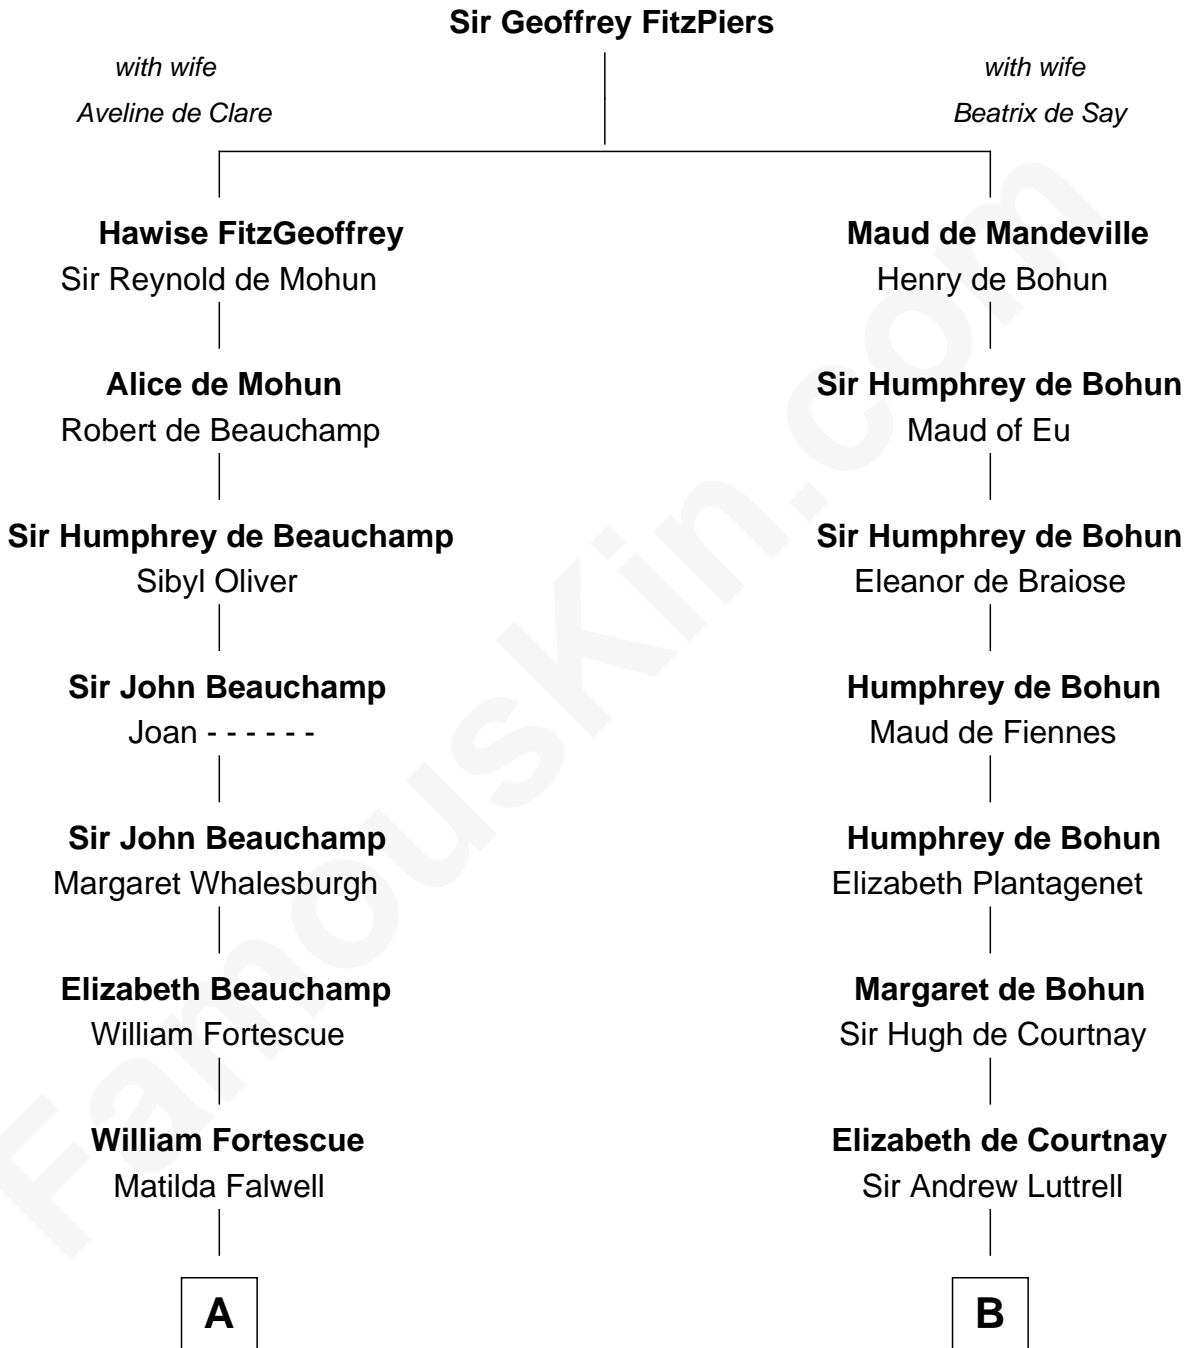

# FamousKin.com Relationship Chart of

**Owen Brewster**

*54th Governor of Maine*

21st cousin of

**Herman Melville**

*Author of Moby Dick*

**C**

**Martha Stetson**  
Morgan Brewster

**William Brewster**  
Christina Briggs

**Abiatha B. Brewster**  
Clara Warren

**William Edmund Brewster**  
Carrie S. Bridges

**Owen Brewster**  
*54th Governor of Maine*

**D**

**Rev. Daniel Greenleaf**  
Elizabeth Gookin

**Mercy Greenleaf**  
John Scollay

**Priscilla Scollay**  
Thomas Melville

**Allan Melville**  
Maria Gansevoort

**Herman Melville**  
*Author of Moby Dick*