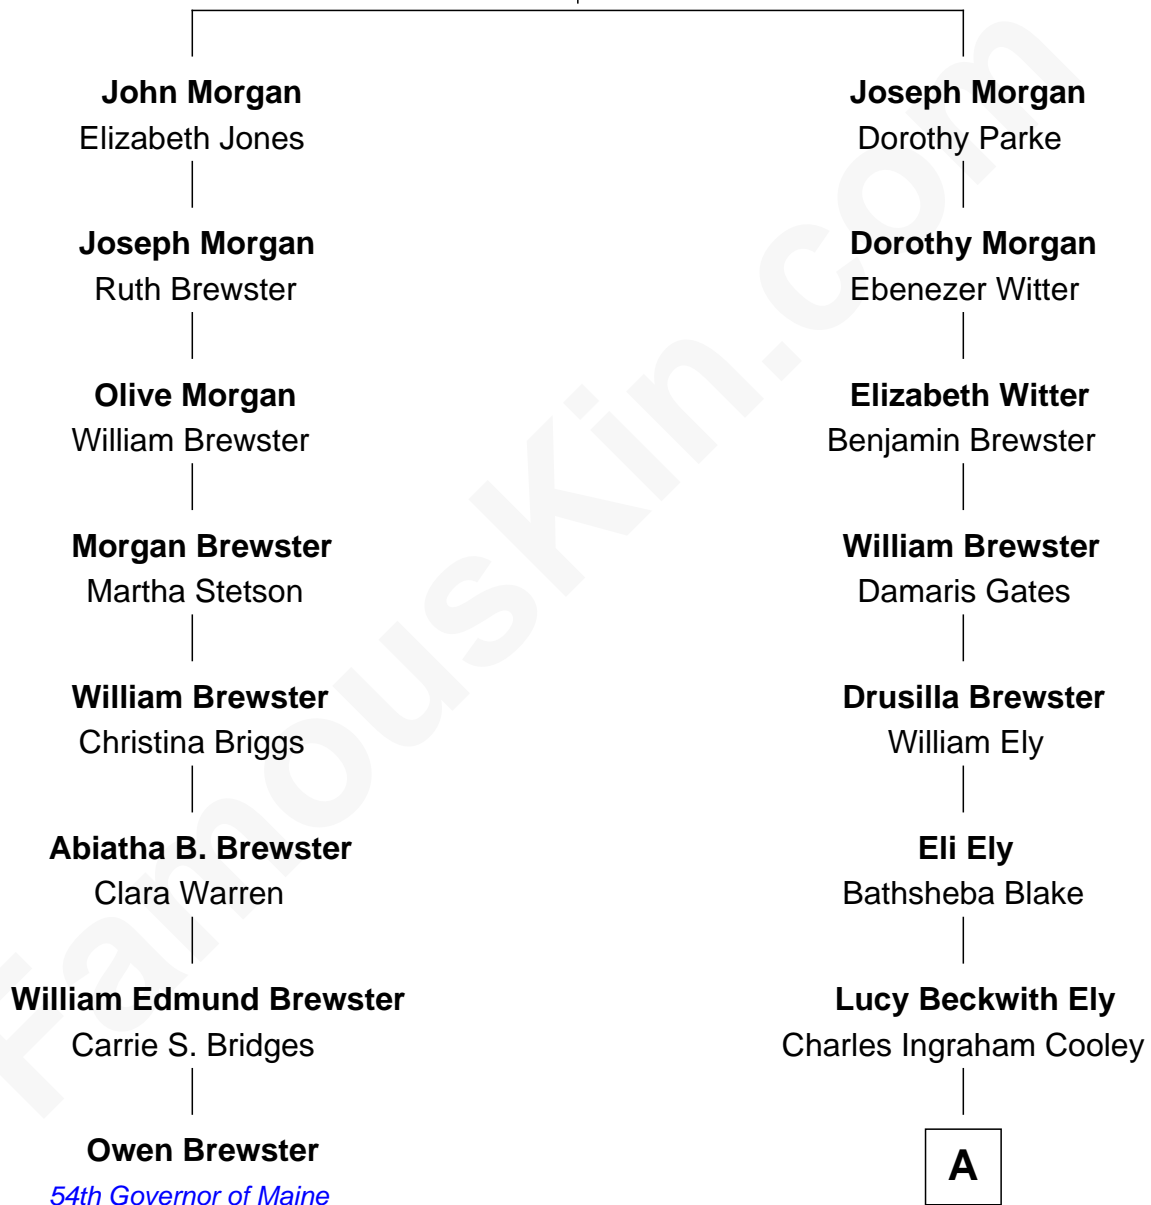

# FamousKin.com Relationship Chart of

**Owen Brewster**

*54th Governor of Maine*

7th cousin 4 times removed of

**Elisabeth Shue**

*TV and Movie Actress*

**James Morgan**

Margery Hill

A

**Mary Jane Cooley**  
Giles Buckingham Willcox

**Harriet Grace Brewster Willcox**  
Alexander Hunter Gunn

**Mary Brewster Gunn**  
Adoniram Judson Wells

**Anne Brewster Wells**  
James William Shue

**Elisabeth Shue**  
*TV and Movie Actress*