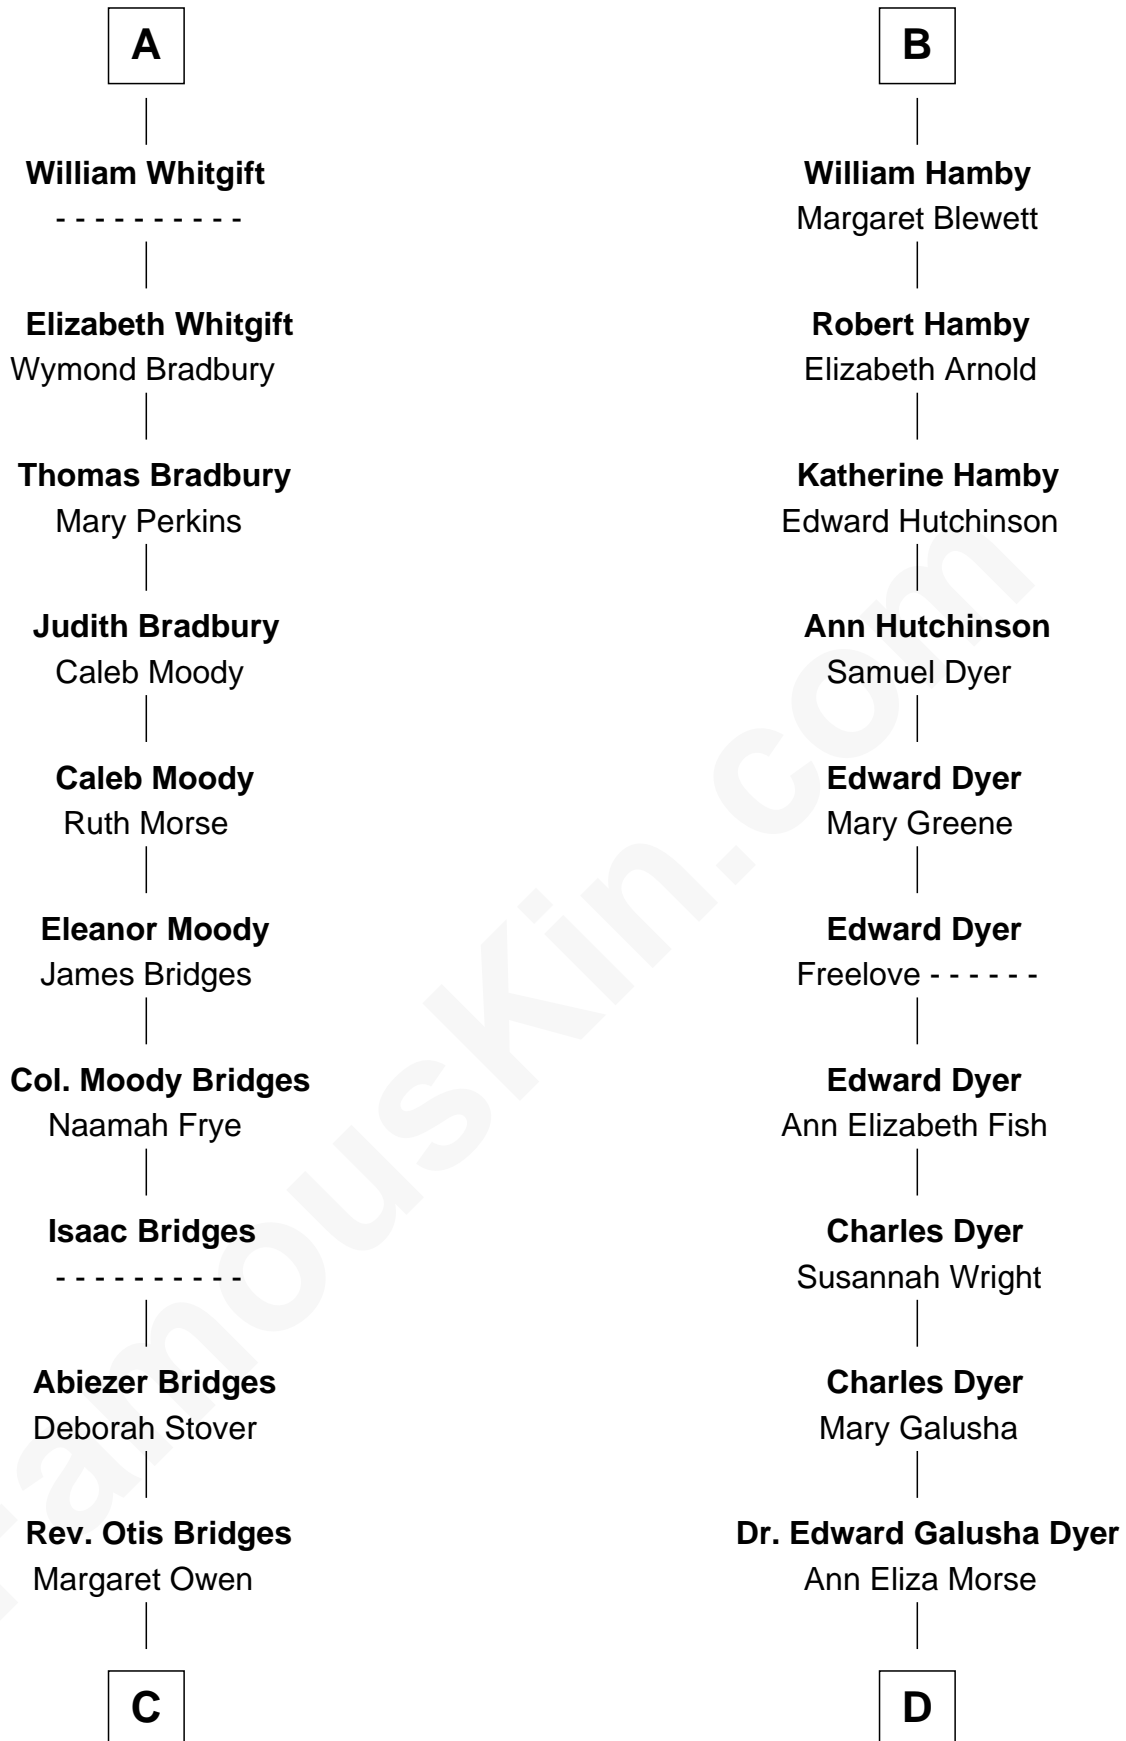

# FamousKin.com Relationship Chart of

**Owen Brewster**

*54th Governor of Maine*

19th cousin 2 times removed of

**Elisabeth Shue**

*TV and Movie Actress*

**John de Welles**

Maud de Roos

**Anne Dynwell**  
Henry Whitgift

**A**

**Margery de Welles**  
Stephen le Scrope

**Maude le Scrope**  
Sir Baldwin Freville

**Margaret Freville**  
Sir Hugh Willoughby

**Margery Willoughby**  
Sir Godfrey Hilton

**Elizabeth Hilton**  
Richard Thimbleby

**Anne Thimbleby**  
John Booth

**Eleanor Booth**  
Edward Hamby

**B**

**C**

**Owen W. Bridges**

Lydia A. -----

**Carrie S. Bridges**

William Edmund Brewster

**Owen Brewster**

*54th Governor of Maine*

**D**

**Emily Almira Dyer**

Alexander Hunter Gunn

**Alexander Hunter Gunn**

Harriet Grace Brewster Willcox