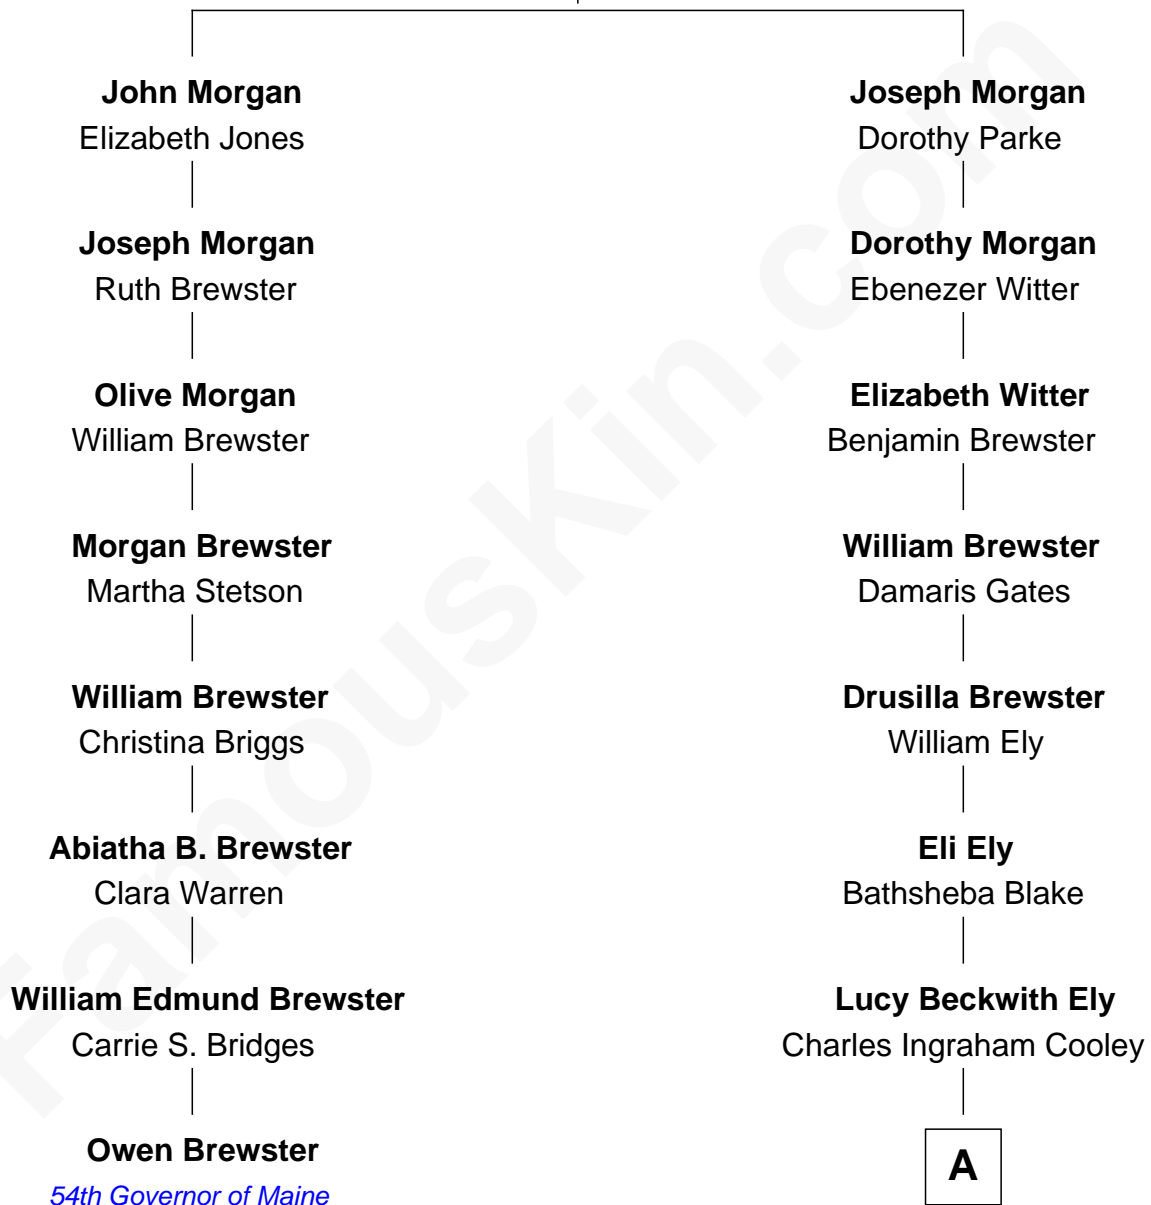

FamousKin.com Relationship Chart of

Owen Brewster

54th Governor of Maine

7th cousin 4 times removed of

Andrew Shue

TV Actor

James Morgan

Margery Hill

A

Mary Jane Cooley
Giles Buckingham Willcox

Harriet Grace Brewster Willcox
Alexander Hunter Gunn

Mary Brewster Gunn
Adoniram Judson Wells

Anne Brewster Wells
James William Shue

Andrew Shue
TV Actor