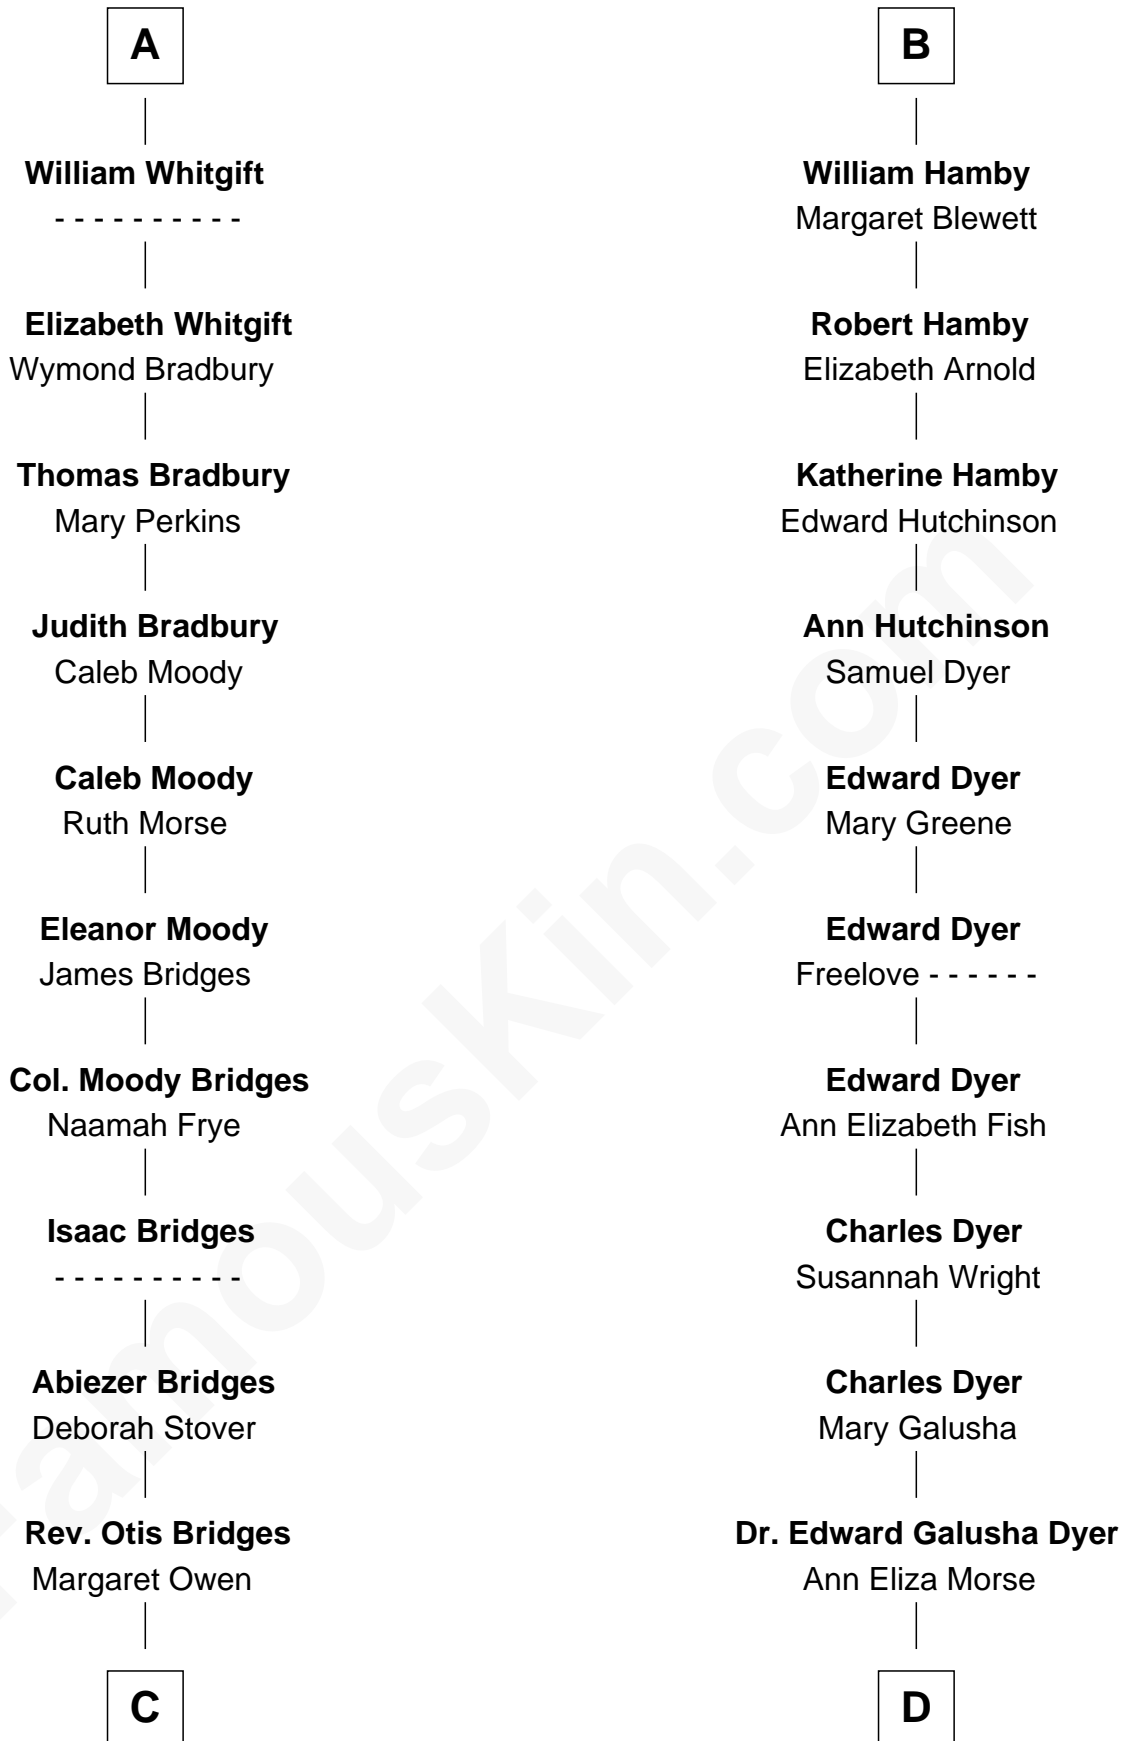

FamousKin.com Relationship Chart of

Owen Brewster

54th Governor of Maine

19th cousin 2 times removed of

Andrew Shue

TV Actor

John de Welles

Maud de Roos

A

Margery de Welles
Stephen le Scrope

Maude le Scrope
Sir Baldwin Freville

Margaret Freville
Sir Hugh Willoughby

Margery Willoughby
Sir Godfrey Hilton

Elizabeth Hilton
Richard Thimbleby

Anne Thimbleby
John Booth

Eleanor Booth
Edward Hamby

B

C

Owen W. Bridges

Lydia A. -----

Carrie S. Bridges

William Edmund Brewster

Owen Brewster

54th Governor of Maine

D

Emily Almira Dyer

Alexander Hunter Gunn

Alexander Hunter Gunn

Harriet Grace Brewster Willcox

Mary Brewster Gunn

Adoniram Judson Wells