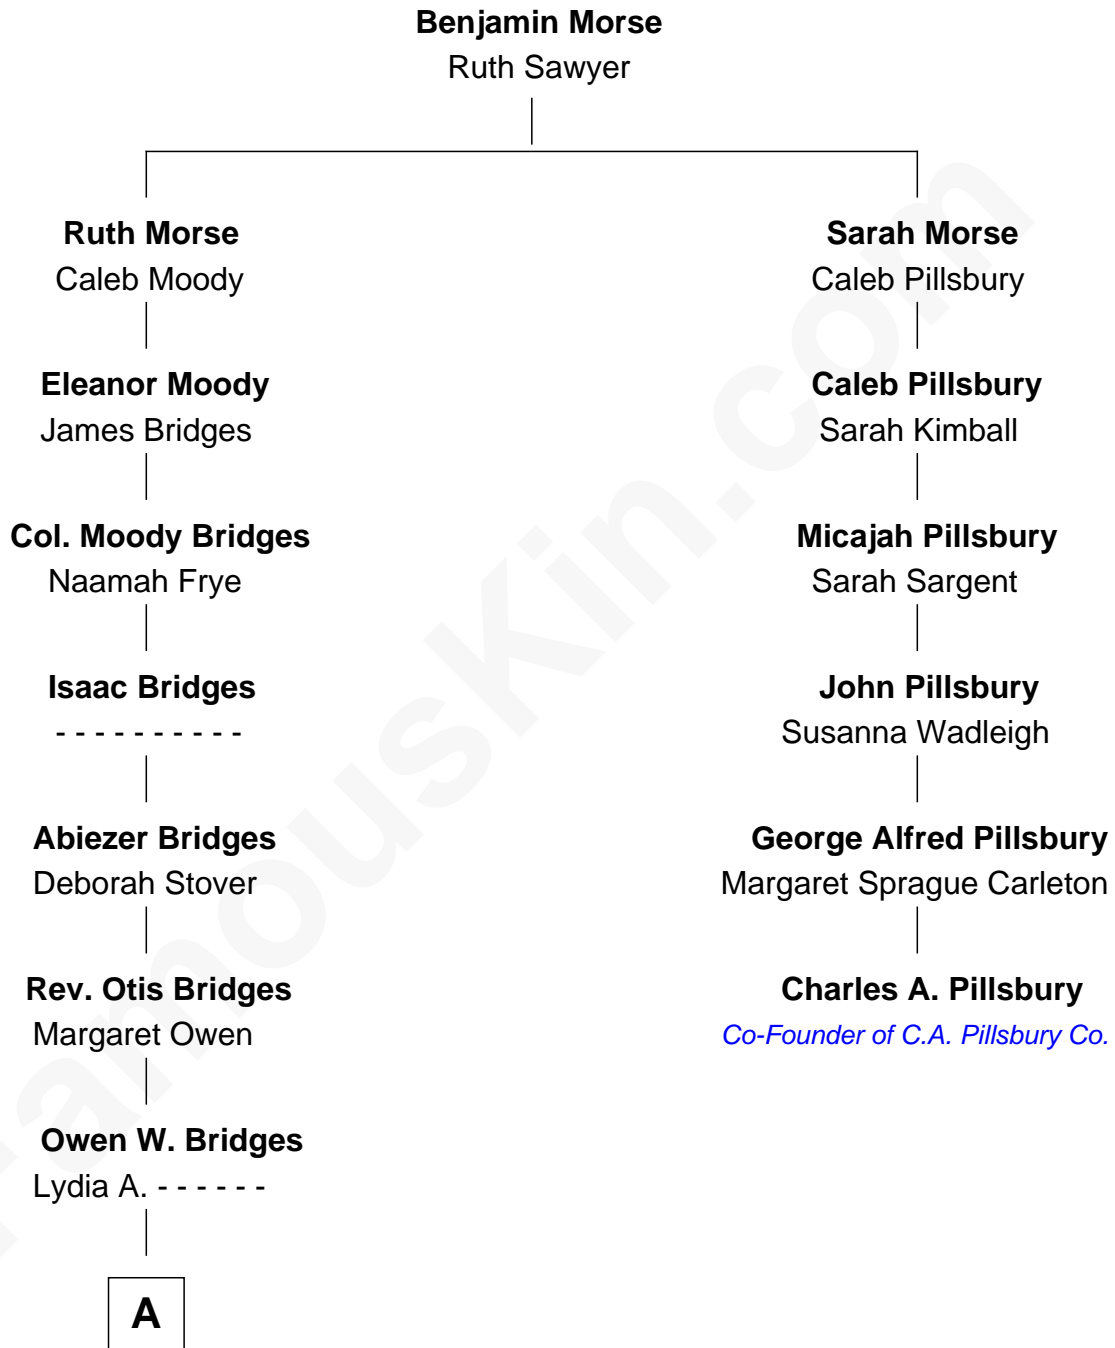

FamousKin.com Relationship Chart of

Owen Brewster

54th Governor of Maine

5th cousin 3 times removed of

Charles A. Pillsbury

Co-Founder of C.A. Pillsbury Co.

A

—
Carrie S. Bridges
William Edmund Brewster

—
Owen Brewster
54th Governor of Maine

FamousKin.com