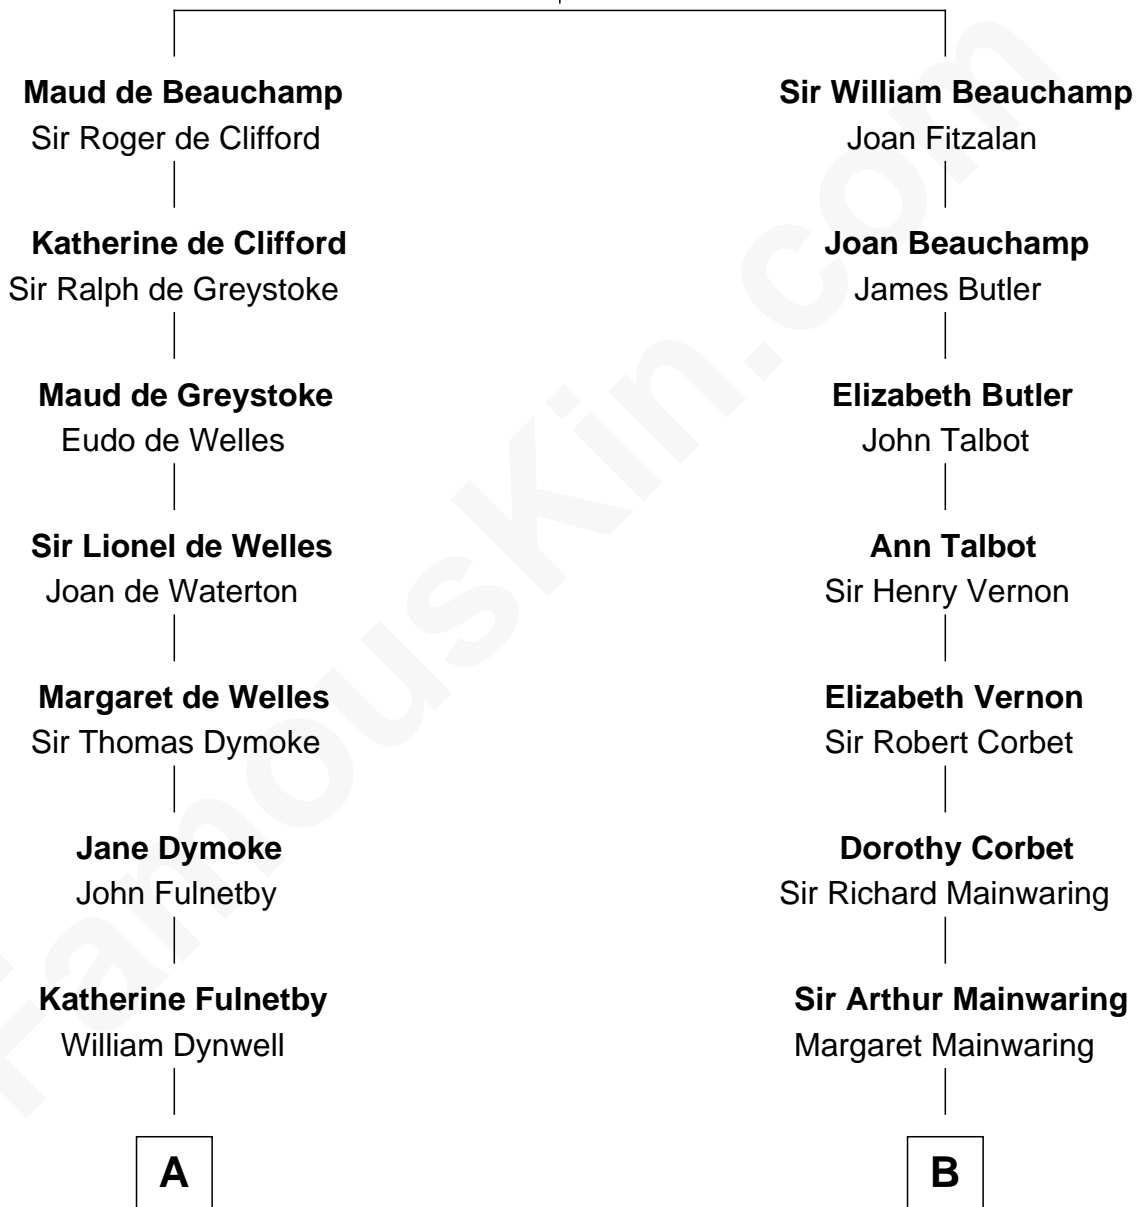

# FamousKin.com Relationship Chart of

**Owen Brewster**

*54th Governor of Maine*

19th cousin 1 time removed of

**Illeana Douglas**

*TV and Movie Actress*

**Sir Thomas de Beauchamp**

Katherine de Mortimer

**C**

**Rev. Otis Bridges**

Margaret Owen

**Owen W. Bridges**

Lydia A. -----

**Carrie S. Bridges**

William Edmund Brewster

**Owen Brewster**

*54th Governor of Maine*

**D**

**Melvyn Edouard Hesselberg**

Rosalind Hightower

**Gregory Hesselberg**

Joan Georgescu

**Illeana Douglas**

*TV and Movie Actress*