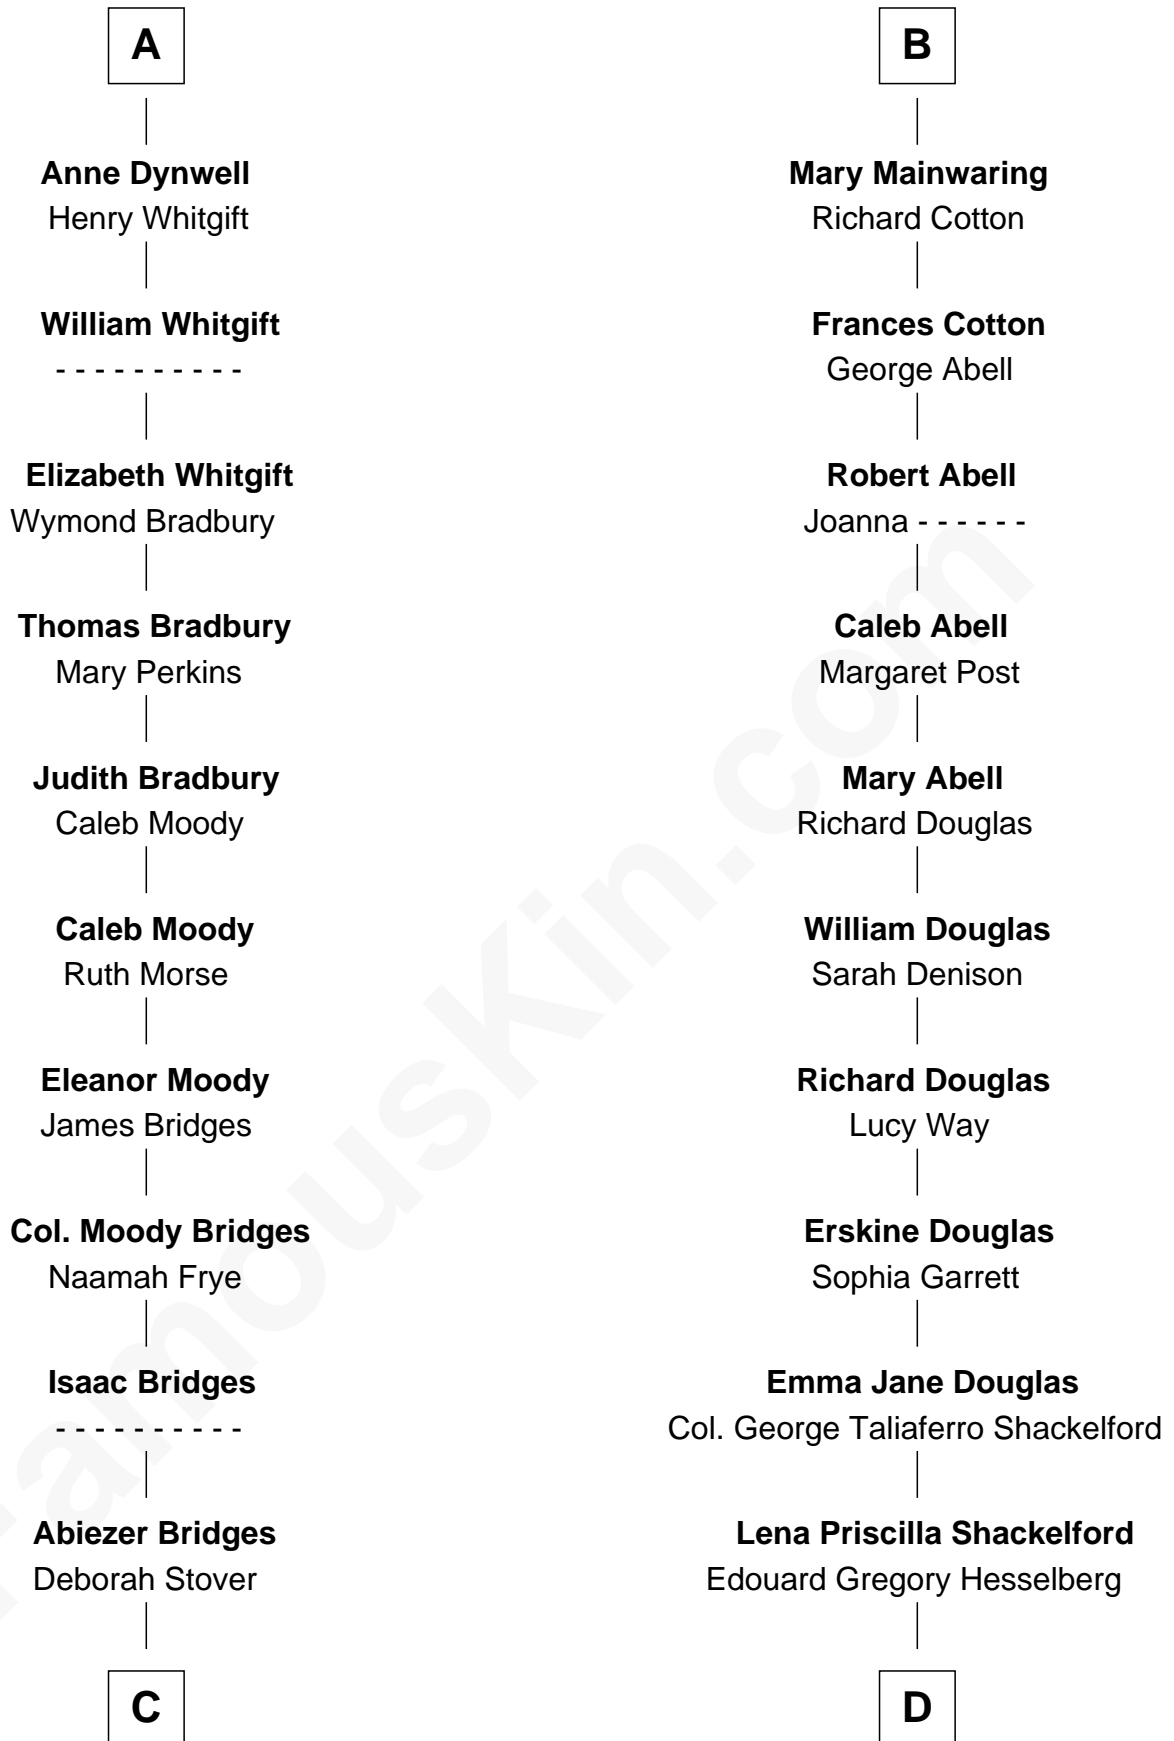

# FamousKin.com Relationship Chart of

**Owen Brewster**

*54th Governor of Maine*

19th cousin 1 time removed of

**Illeana Douglas**

*TV and Movie Actress*

**Sir Thomas de Beauchamp**

Katherine de Mortimer

**C**

**Rev. Otis Bridges**

Margaret Owen

**Owen W. Bridges**

Lydia A. -----

**Carrie S. Bridges**

William Edmund Brewster

**Owen Brewster**

*54th Governor of Maine*

**D**

**Melvyn Edouard Hesselberg**

Rosalind Hightower

**Gregory Hesselberg**

Joan Georgescu

**Illeana Douglas**

*TV and Movie Actress*