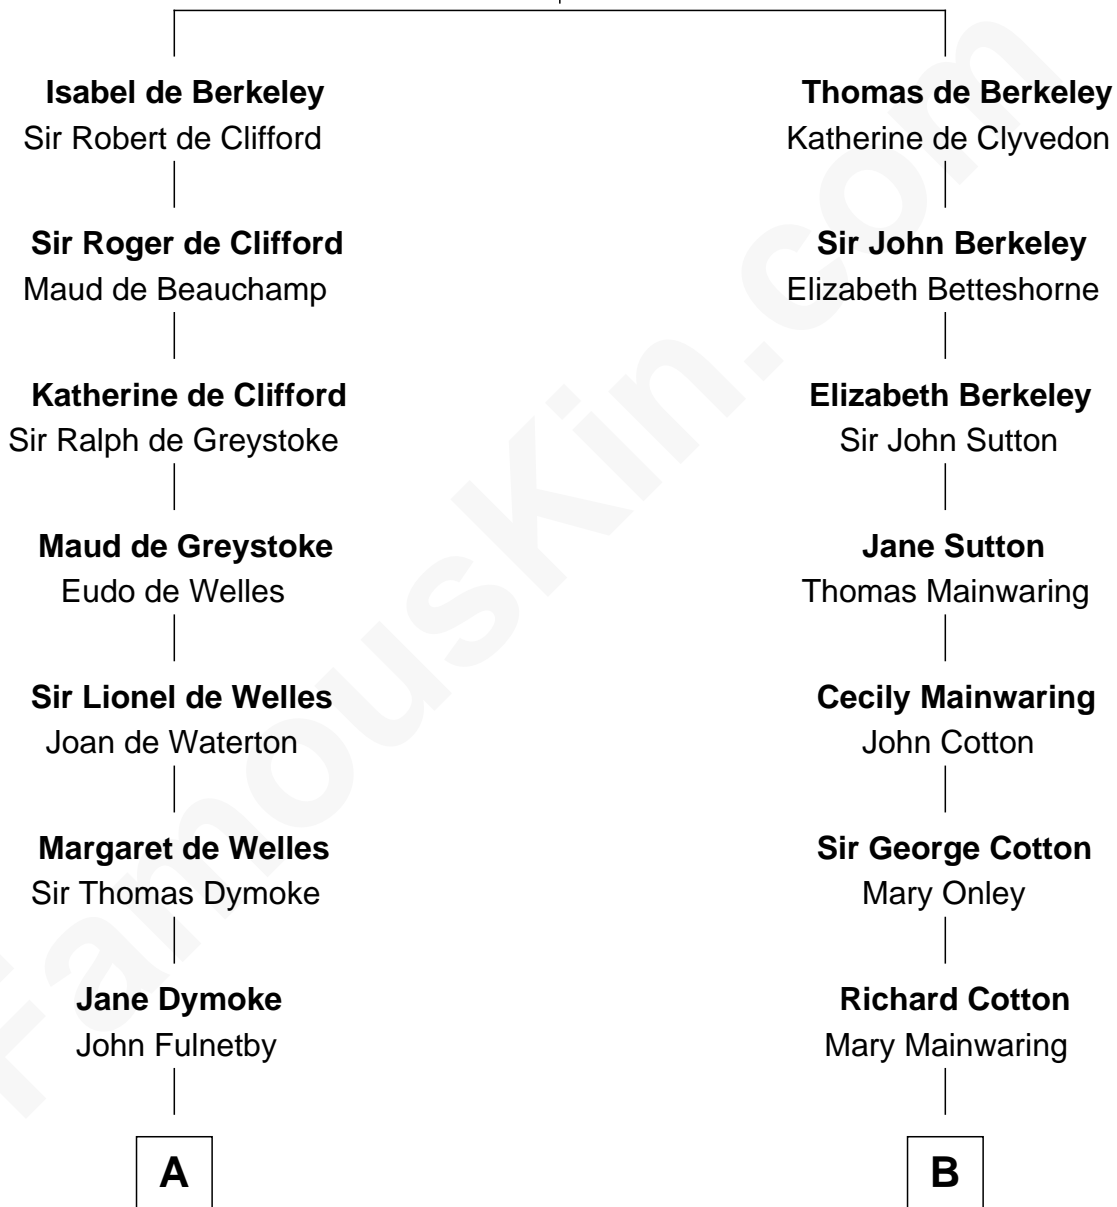

# FamousKin.com Relationship Chart of

**Owen Brewster**

*54th Governor of Maine*

18th cousin 3 times removed of

**Illeana Douglas**

*TV and Movie Actress*

**Sir Maurice de Berkeley**

Eve la Zouche

**C**

**Abiezer Bridges**

Deborah Stover

**Rev. Otis Bridges**

Margaret Owen

**Owen W. Bridges**

Lydia A. -----

**Carrie S. Bridges**

William Edmund Brewster

**Owen Brewster**

*54th Governor of Maine*

**D**

**Gregory Hesselberg**

Joan Georgescu

**Illeana Douglas**

*TV and Movie Actress*