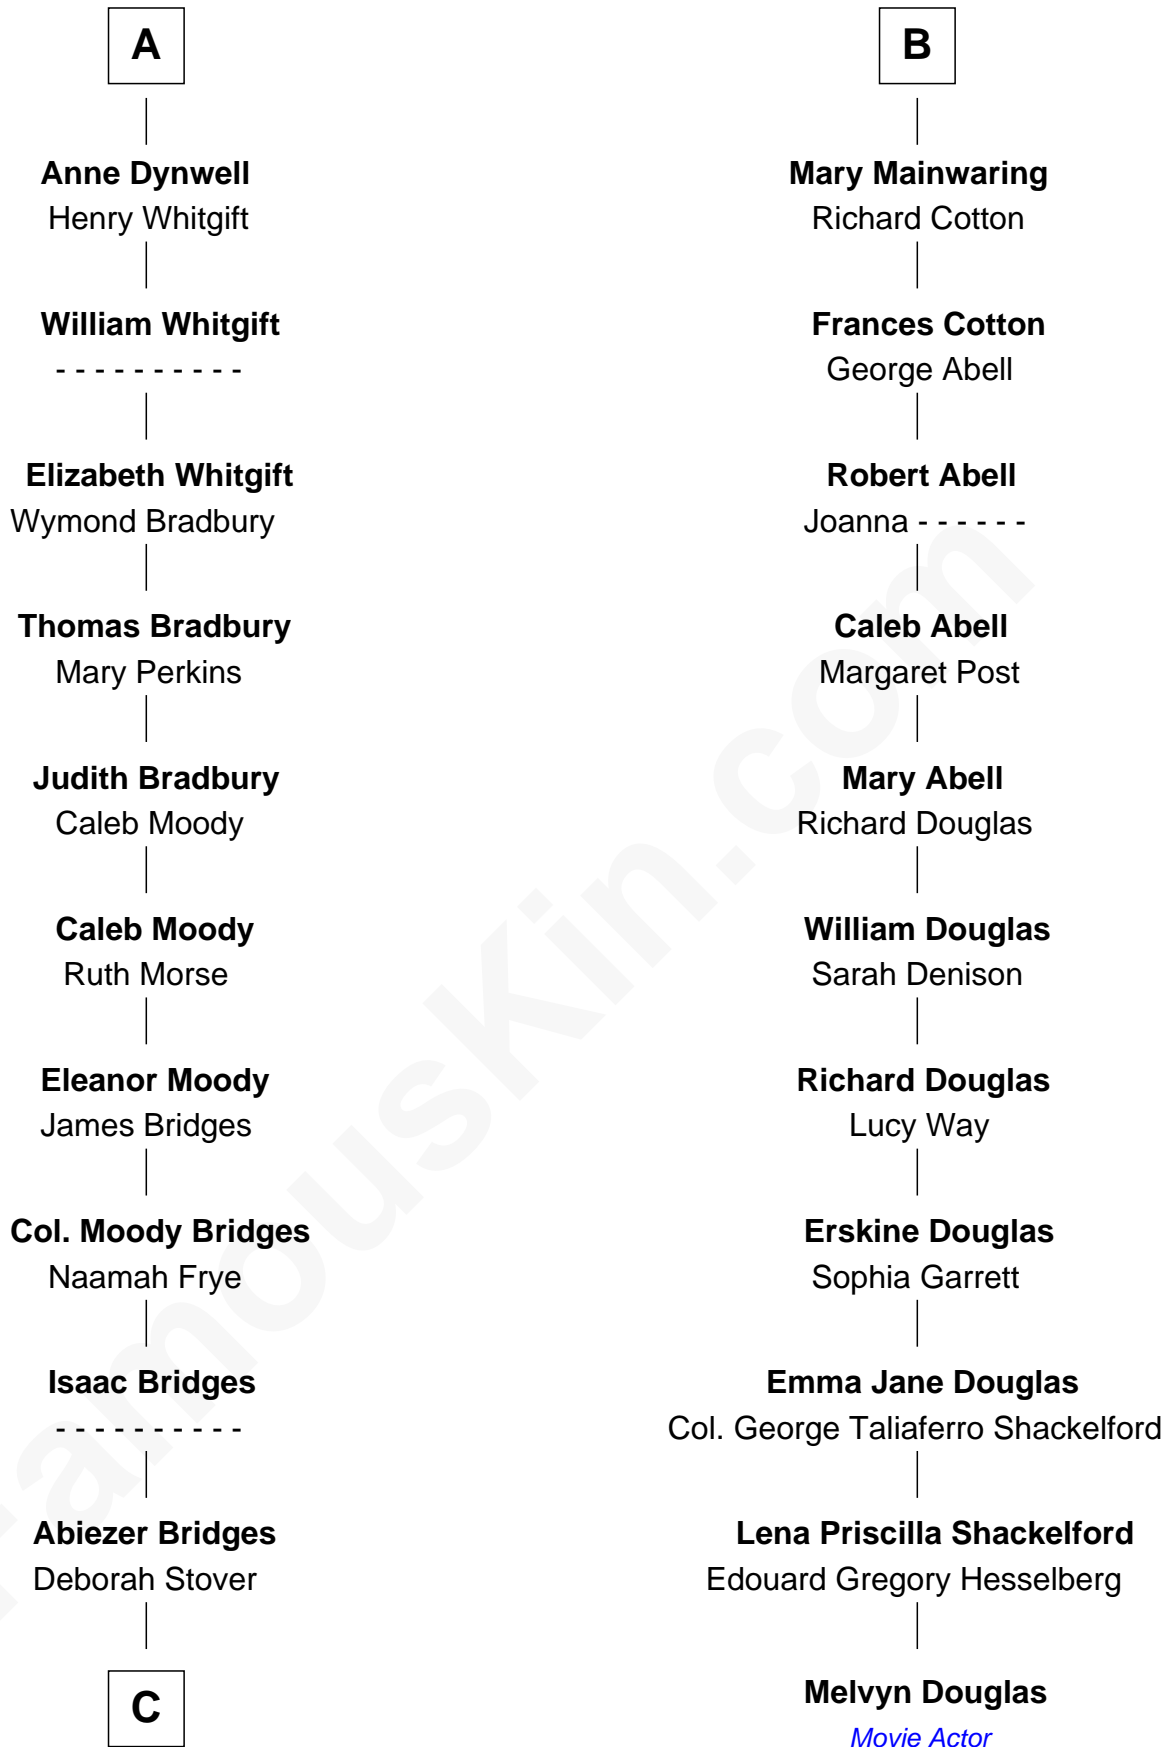

FamousKin.com Relationship Chart of

Owen Brewster

54th Governor of Maine

17th cousin 3 times removed of

Melvyn Douglas

Movie Actor

Sir Thomas de Beauchamp

Katherine de Mortimer

FamousKin.com