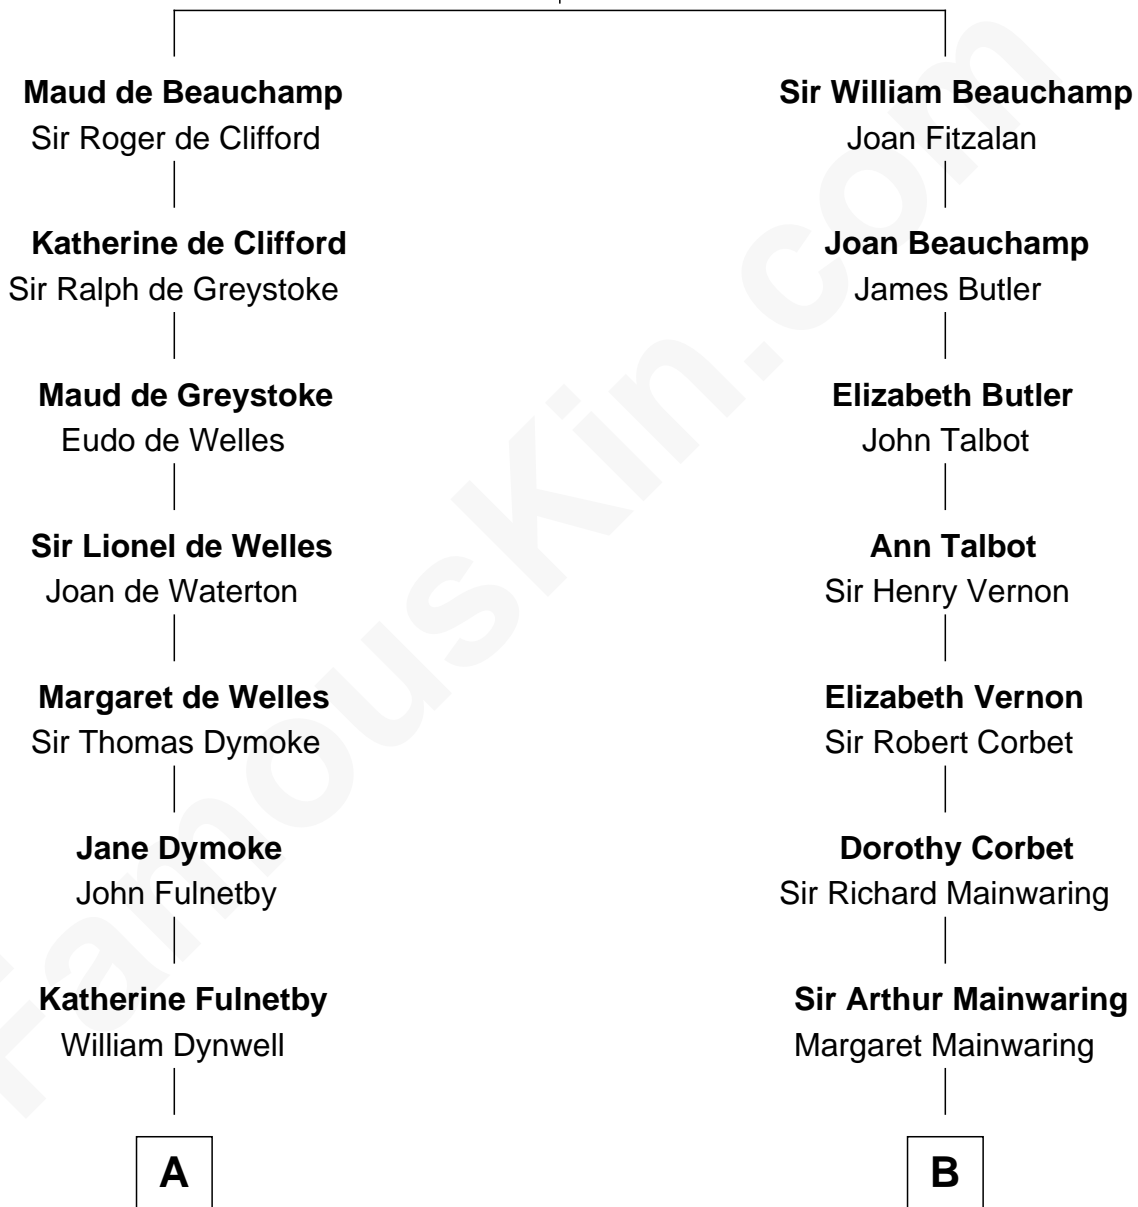

FamousKin.com Relationship Chart of

Owen Brewster

54th Governor of Maine

17th cousin 3 times removed of

Melvyn Douglas

Movie Actor

Sir Thomas de Beauchamp

Katherine de Mortimer

FamousKin.com