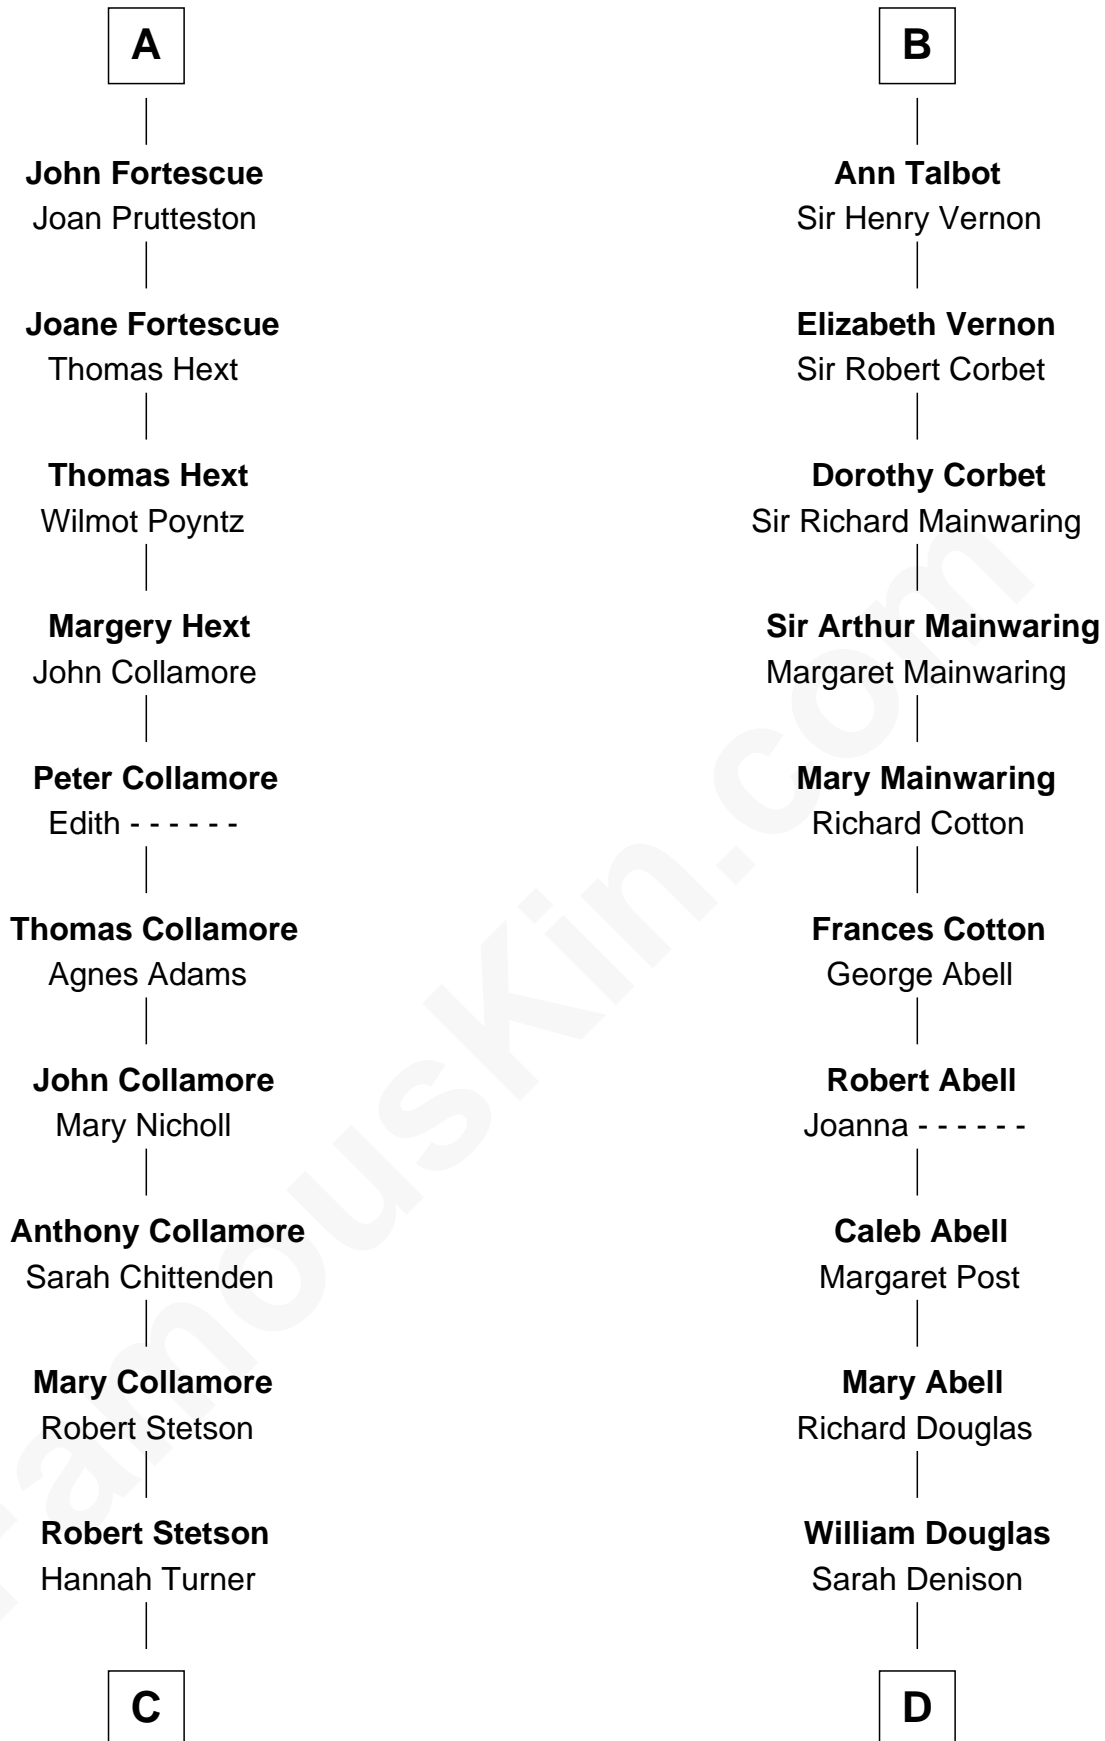

FamousKin.com Relationship Chart of

Owen Brewster

54th Governor of Maine

21st cousin of

Melvyn Douglas

Movie Actor

Sir Geoffrey FitzPiers

Aveline de Clare

C

Martha Stetson
Morgan Brewster

William Brewster
Christina Briggs

Abiatha B. Brewster
Clara Warren

William Edmund Brewster
Carrie S. Bridges

Owen Brewster
54th Governor of Maine

D

Richard Douglas
Lucy Way

Erskine Douglas
Sophia Garrett

Emma Jane Douglas
Col. George Taliaferro Shackelford

Lena Priscilla Shackelford
Edouard Gregory Hesselberg

Melvyn Douglas
Movie Actor