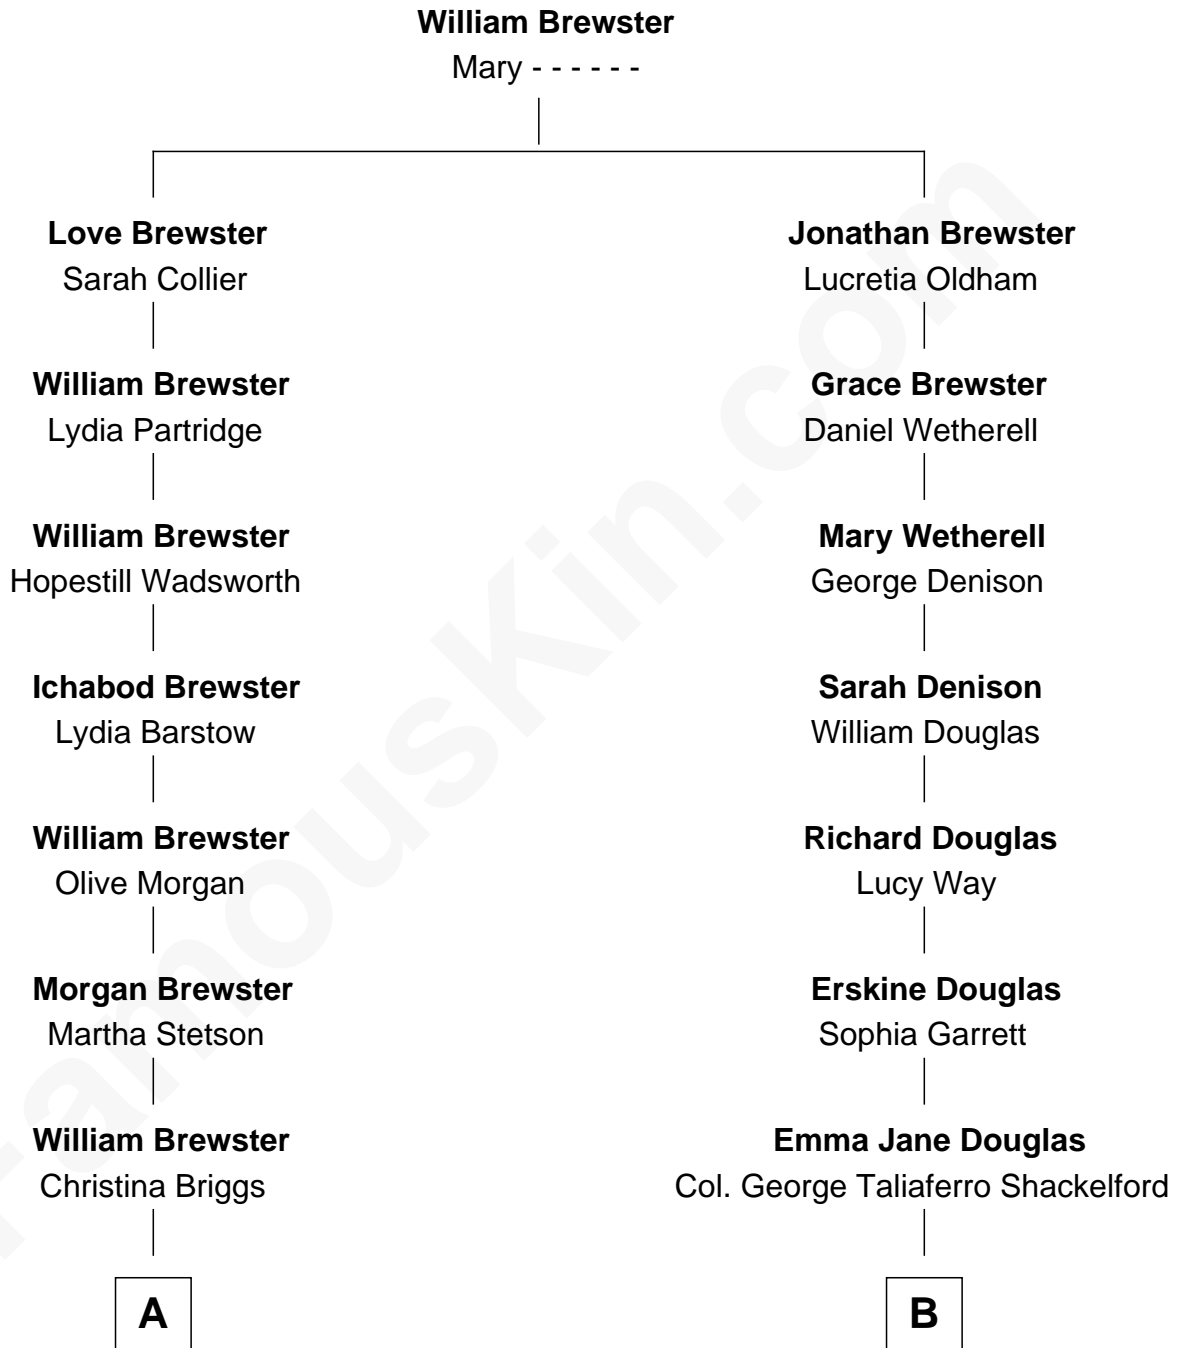

FamousKin.com Relationship Chart of

Owen Brewster

54th Governor of Maine

8th cousin 1 time removed of

Melvyn Douglas

Movie Actor

A

Abiatha B. Brewster

Clara Warren

William Edmund Brewster

Carrie S. Bridges

Owen Brewster

54th Governor of Maine

B

Lena Priscilla Shackelford

Edouard Gregory Hesselberg