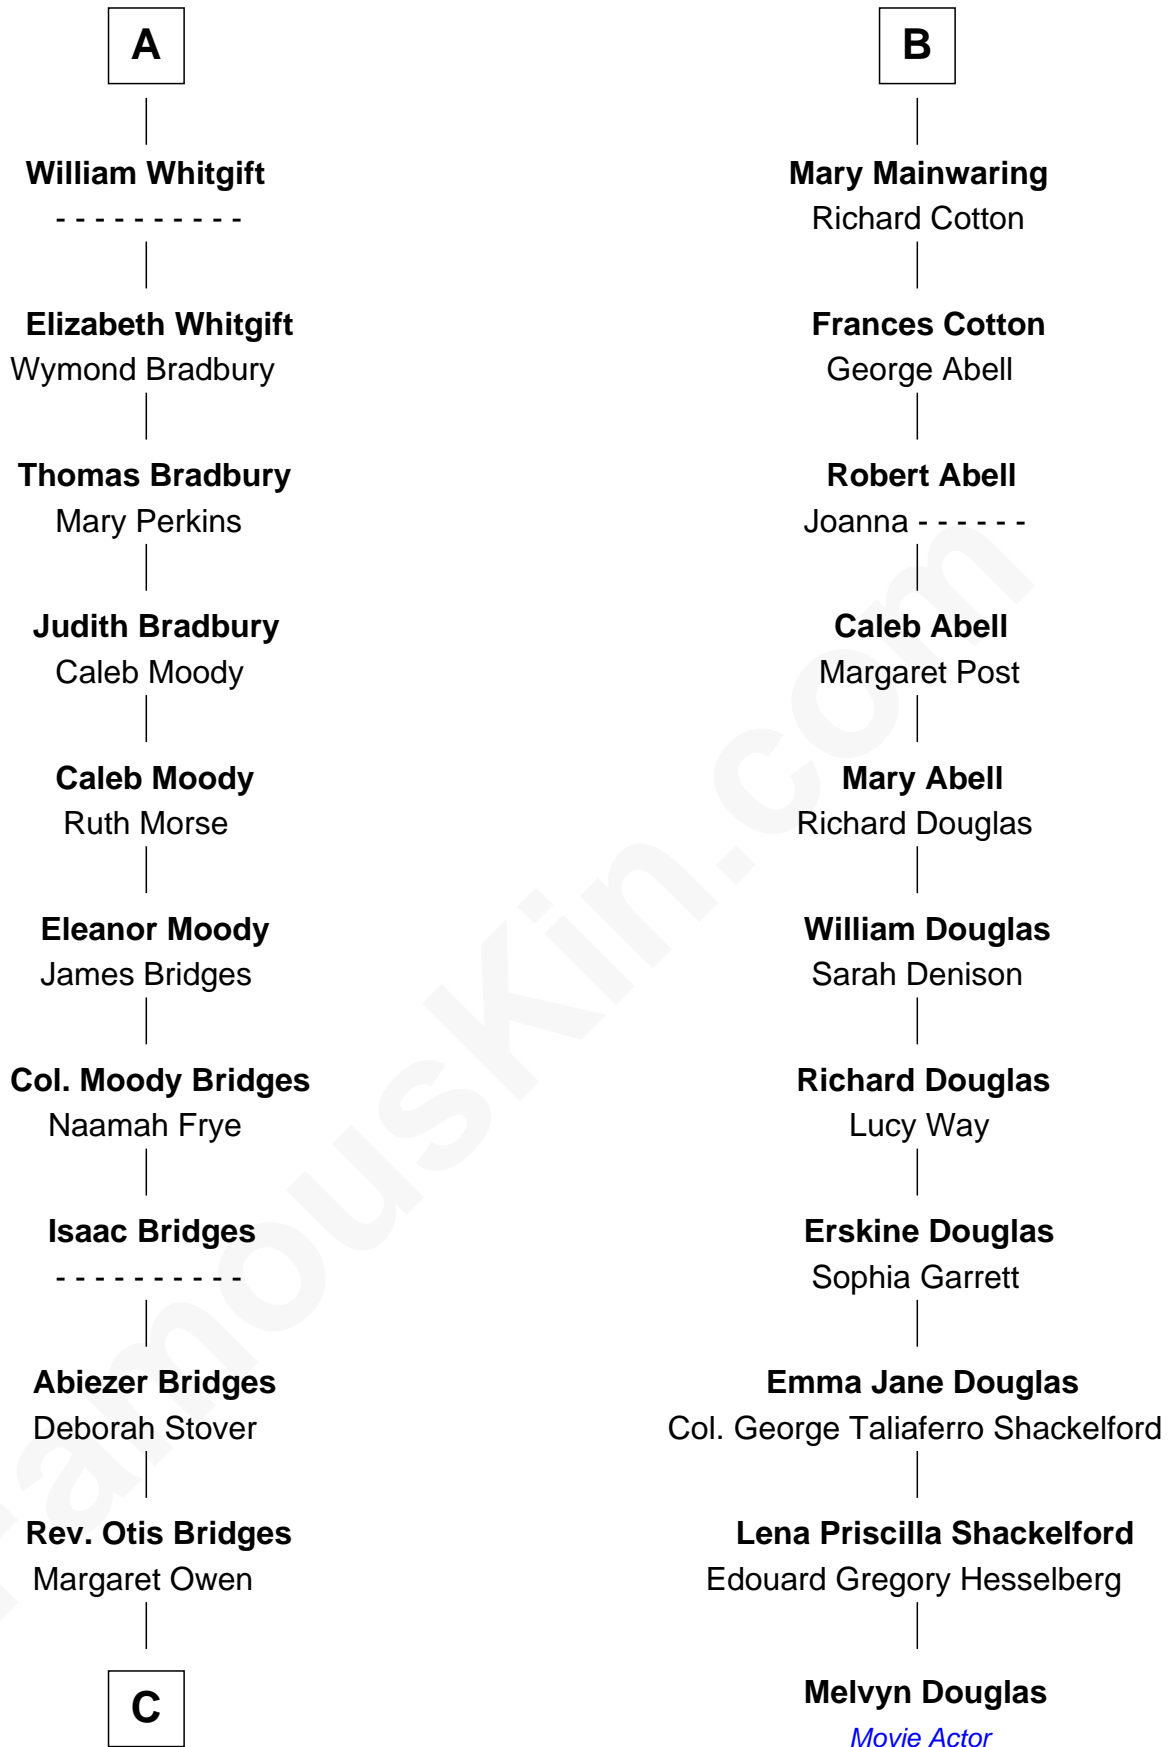

FamousKin.com Relationship Chart of

Owen Brewster

54th Governor of Maine

17th cousin 2 times removed of

Melvyn Douglas

Movie Actor

John de Welles

Maud de Roos

John de Welles
Eleanor de Mowbray

Eudo de Welles
Maud de Greystoke

Sir Lionel de Welles
Joan de Waterton

Margaret de Welles
Sir Thomas Dymoke

Jane Dymoke
John Fulnetby

Katherine Fulnetby
William Dynwell

Anne Dynwell
Henry Whitgift

A

Anne de Welles

James Butler

James Butler
Joan Beauchamp

Elizabeth Butler
John Talbot

Ann Talbot
Sir Henry Vernon

Elizabeth Vernon
Sir Robert Corbet

Dorothy Corbet
Sir Richard Mainwaring

Sir Arthur Mainwaring
Margaret Mainwaring

B

C

—
Owen W. Bridges

Lydia A. -----

—
Carrie S. Bridges
William Edmund Brewster

—
Owen Brewster
54th Governor of Maine

FamousKin.com