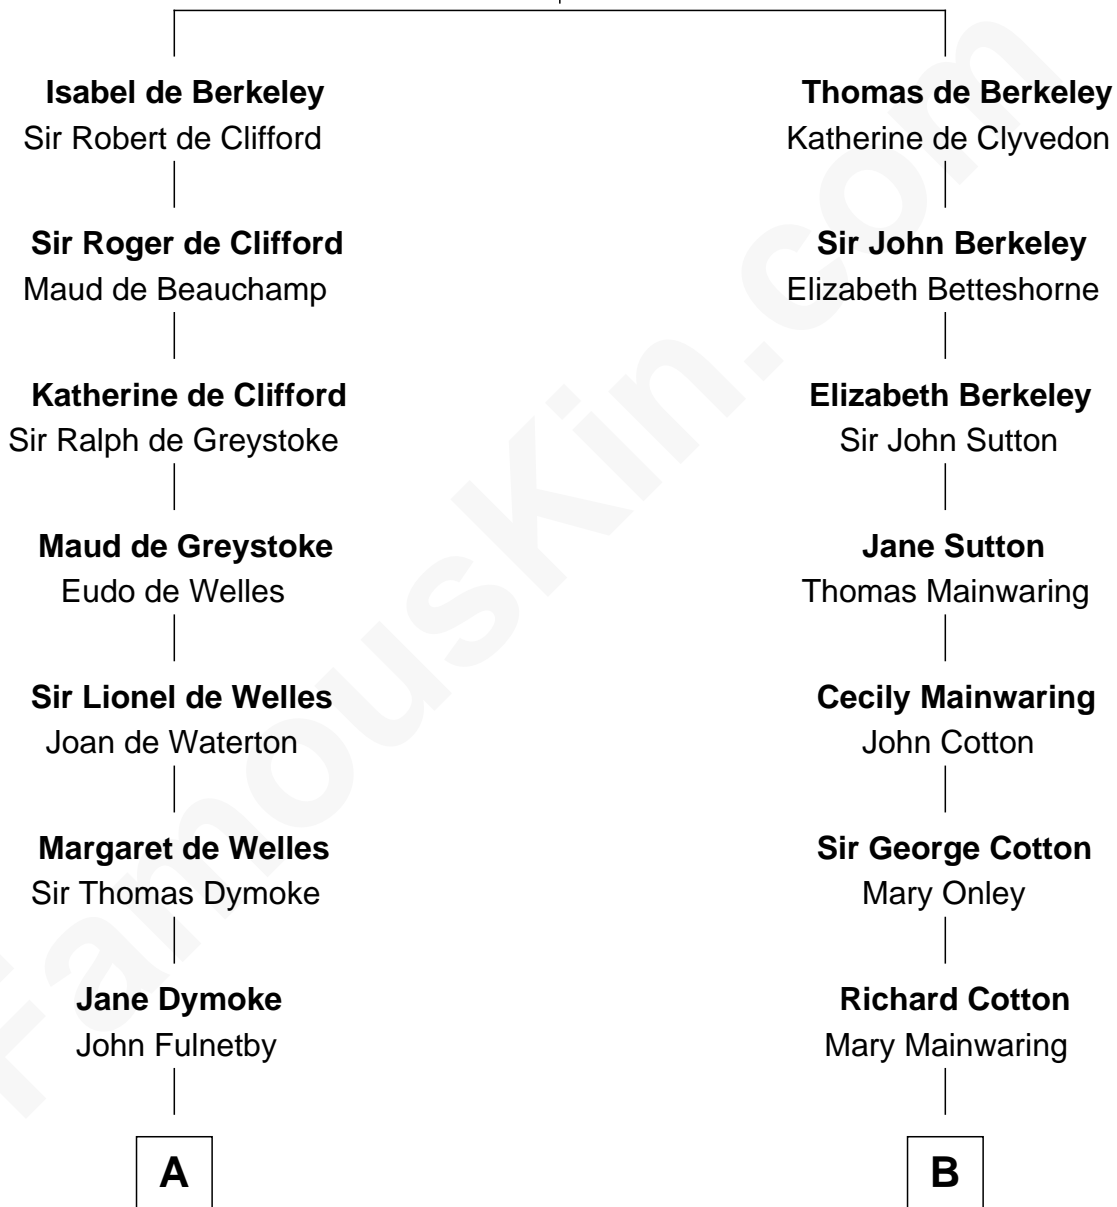

FamousKin.com Relationship Chart of

Owen Brewster

54th Governor of Maine

16th cousin 5 times removed of

Melvyn Douglas

Movie Actor

Sir Maurice de Berkeley

Eve la Zouche

William Edmund Brewster

Owen Brewster

54th Governor of Maine

FamousKin.com