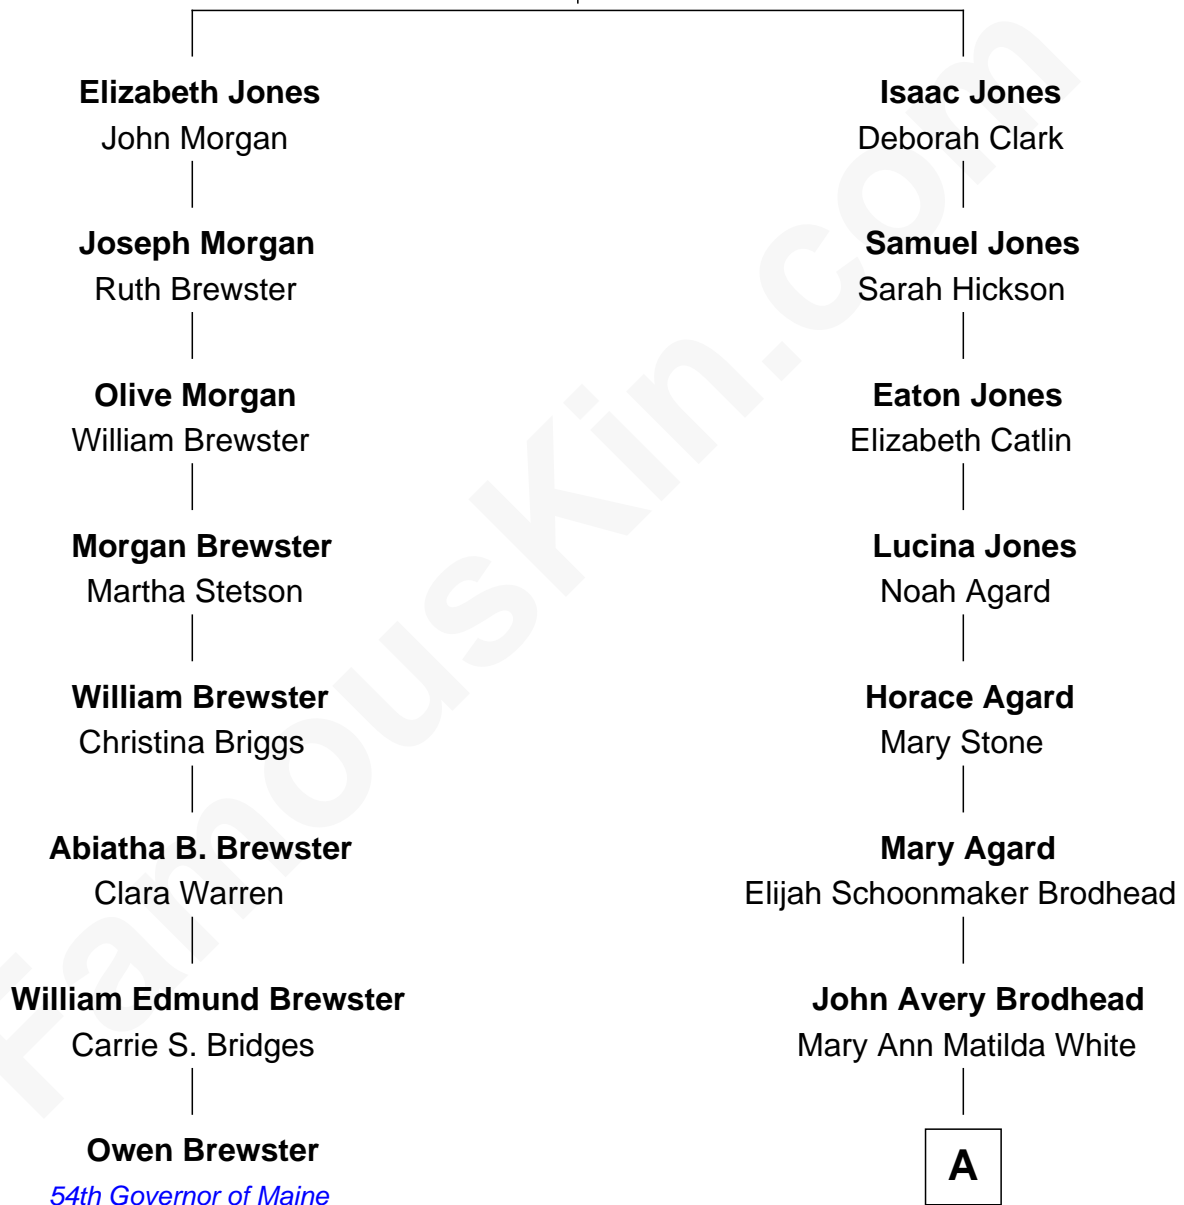

# FamousKin.com Relationship Chart of

**Owen Brewster**

*54th Governor of Maine*

7th cousin 1 time removed of

**Henry A. Wallace**

*33rd U.S. Vice-President*

**Gov. William Jones**

Hannah Eaton

A

Carrie May Brodhead  
Henry Cantwell Wallace

Henry A. Wallace  
*33rd U.S. Vice-President*

FamousKin.com