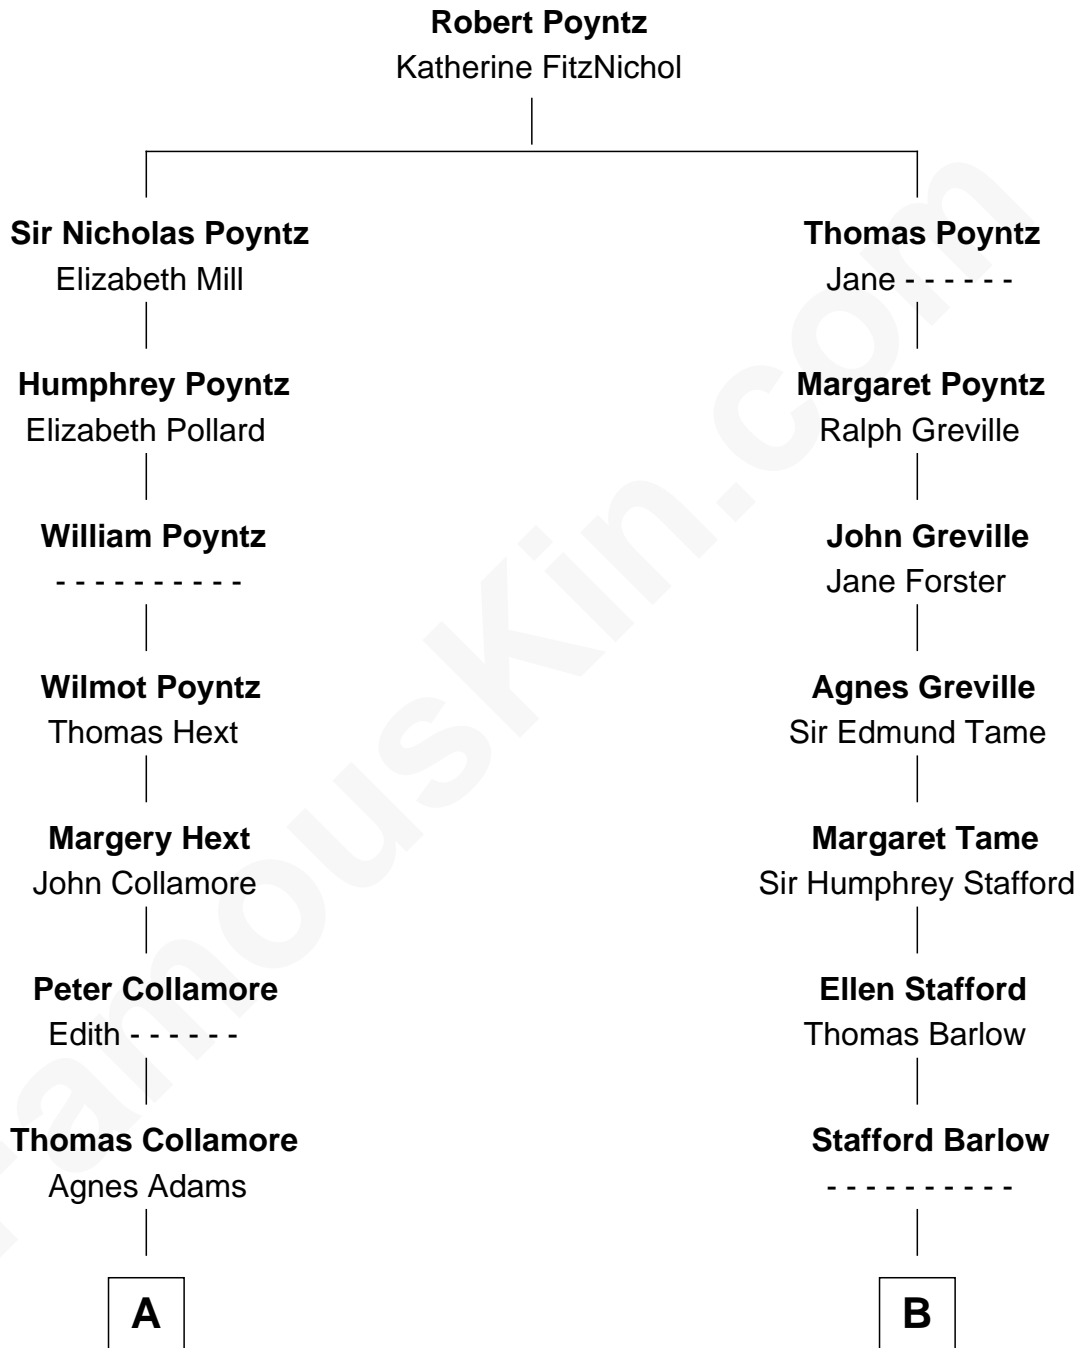

FamousKin.com Relationship Chart of

Owen Brewster

54th Governor of Maine

15th cousin 4 times removed of

Sarah Palin

9th Governor of Alaska

C

Charles Francis Heath
Nellie Marie Brandt

Charles Richard Heath
Sarah Sheeran

Sarah Palin
9th Governor of Alaska

FamousKin.com