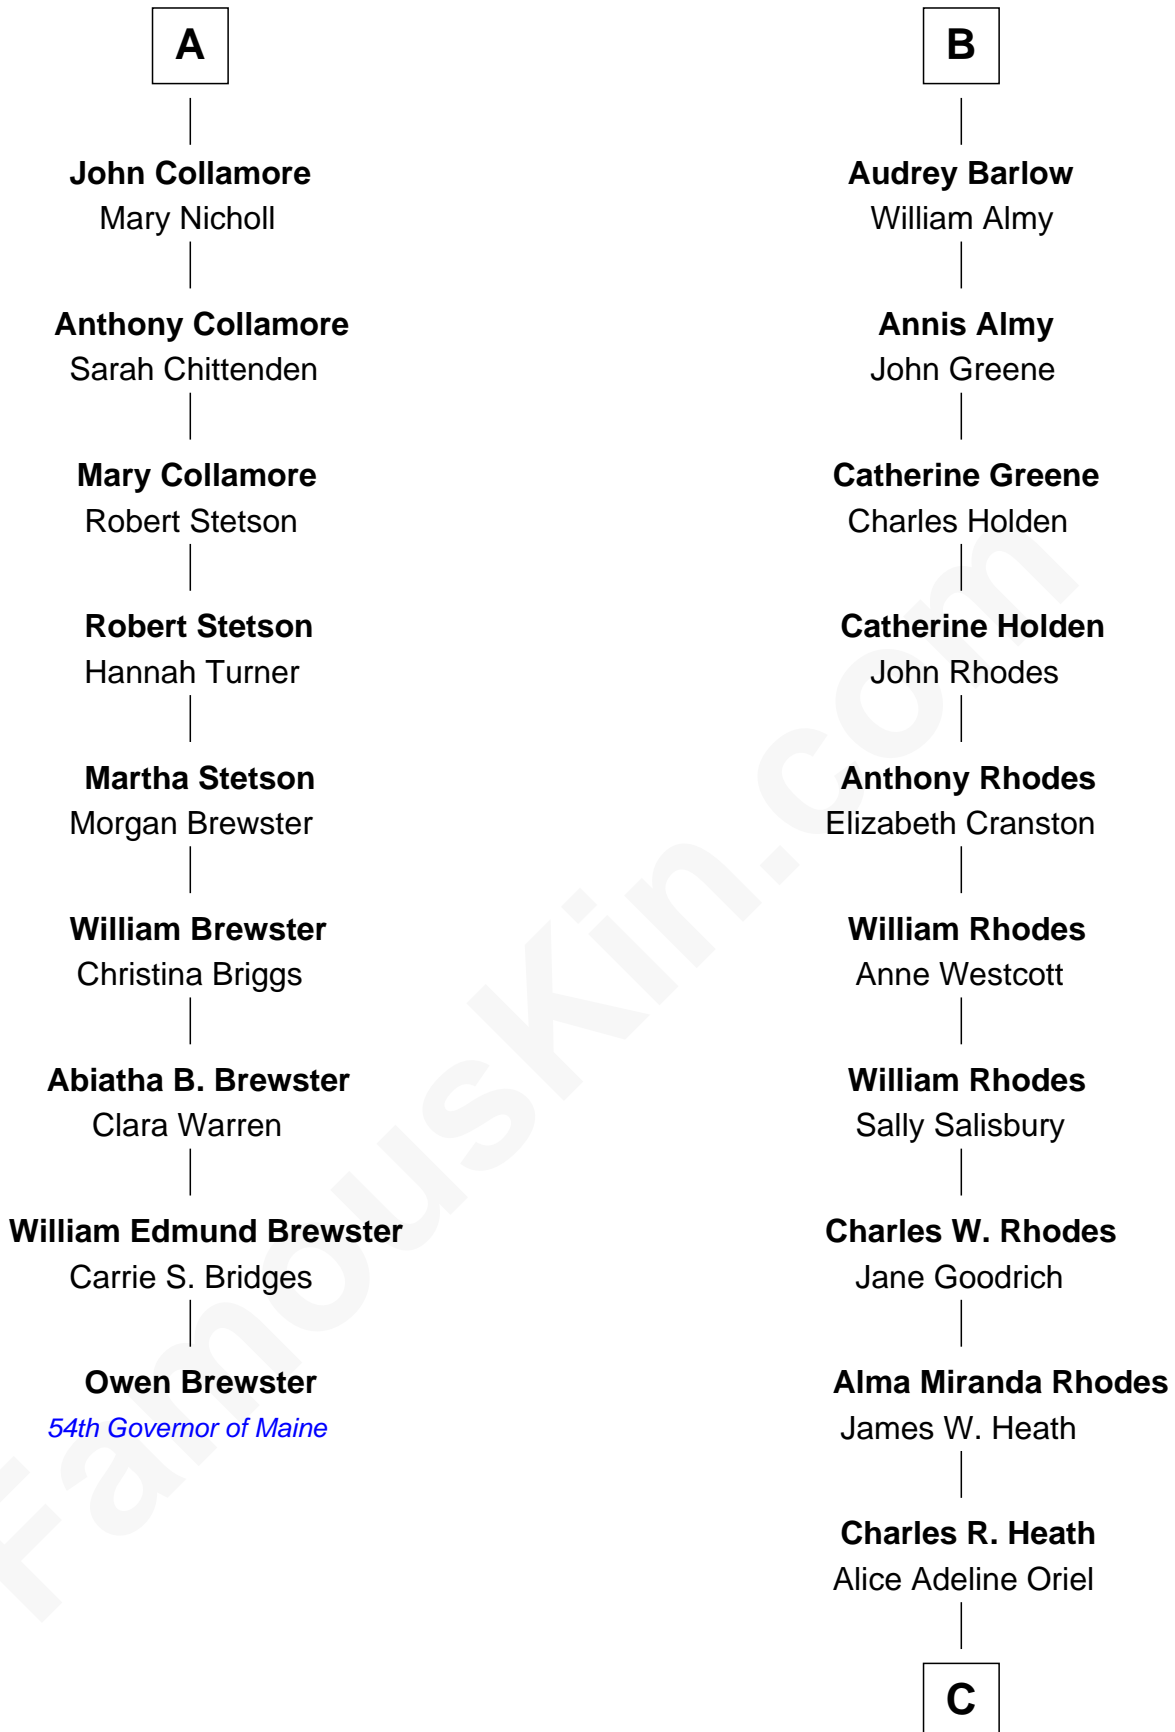

FamousKin.com Relationship Chart of

Owen Brewster

54th Governor of Maine

15th cousin 4 times removed of

Sarah Palin

9th Governor of Alaska

C

Charles Francis Heath
Nellie Marie Brandt

Charles Richard Heath
Sarah Sheeran

Sarah Palin
9th Governor of Alaska

FamousKin.com