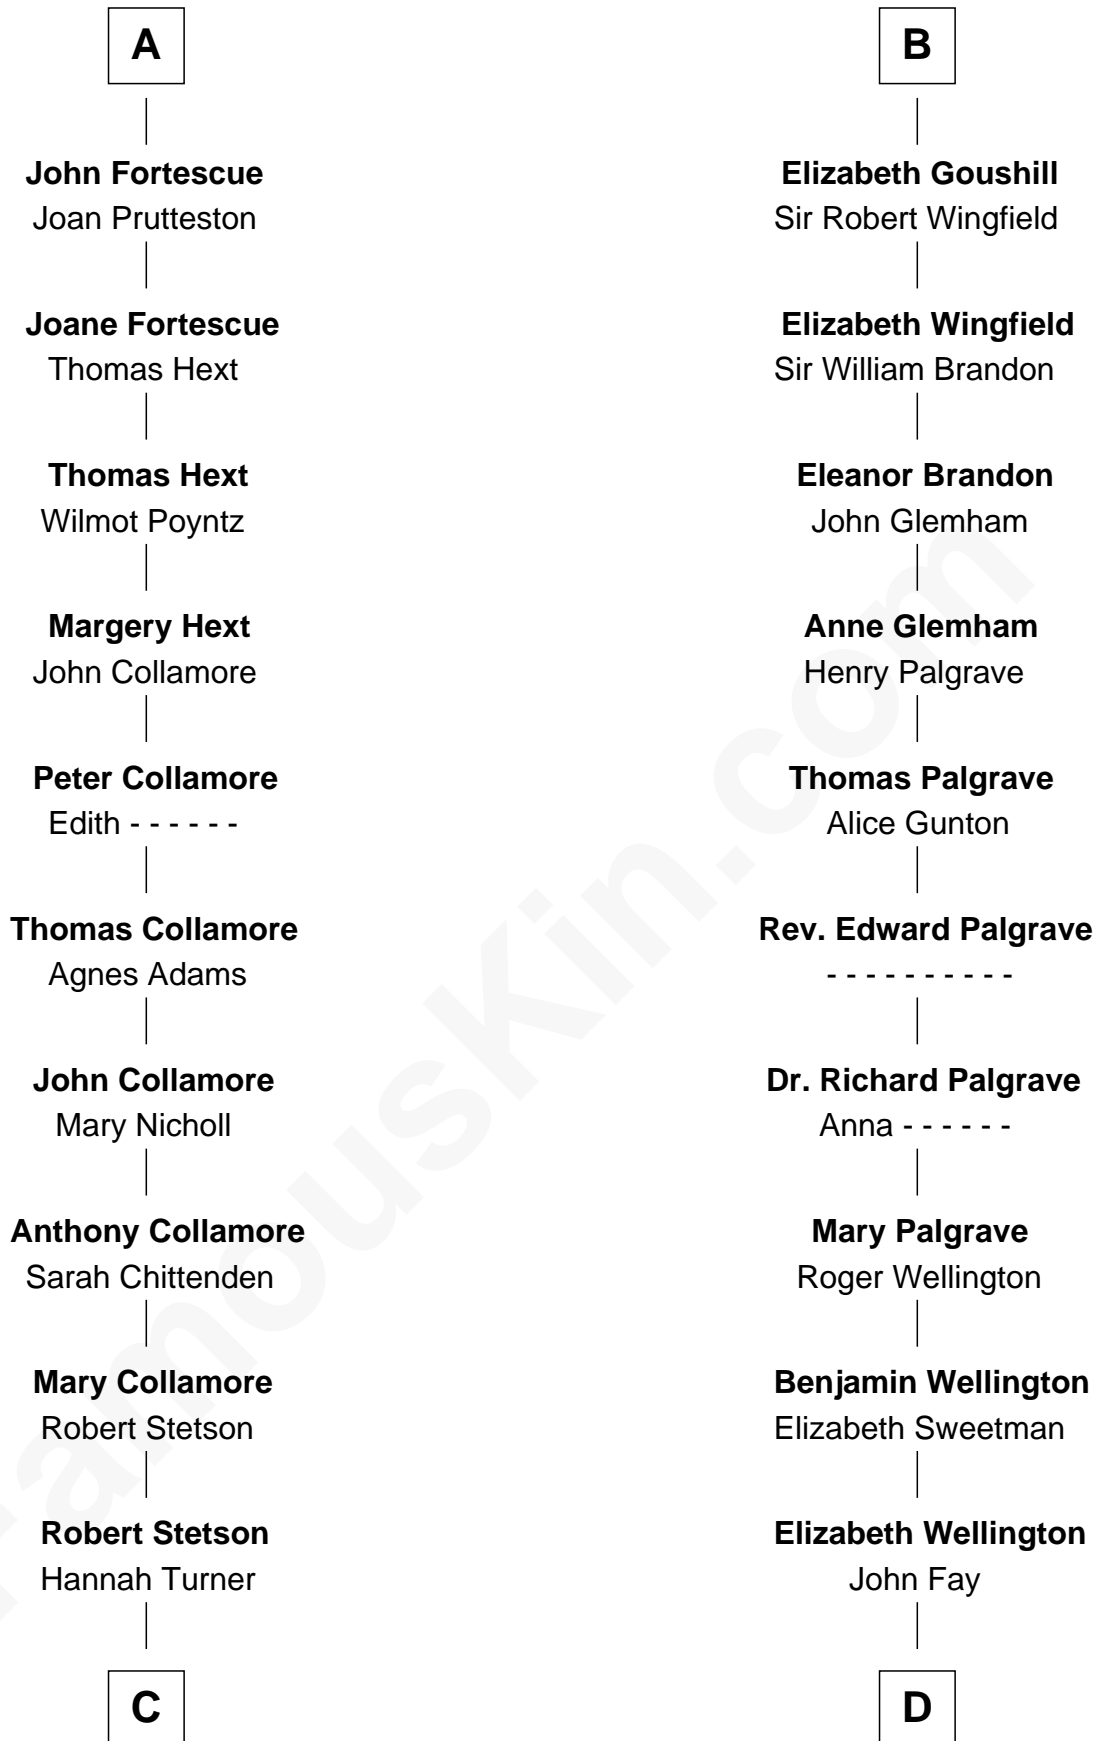

FamousKin.com Relationship Chart of

Owen Brewster

54th Governor of Maine

20th cousin 1 time removed of

Shubael D. Childs

Founder of S.D. Childs & Company

C

Martha Stetson
Morgan Brewster

William Brewster
Christina Briggs

Abiatha B. Brewster
Clara Warren

William Edmund Brewster
Carrie S. Bridges

Owen Brewster
54th Governor of Maine

D

Benjamin Fay
Martha Miles

Benjamin Fay
Beulah Stow

Beulah Fay
Josiah Childs