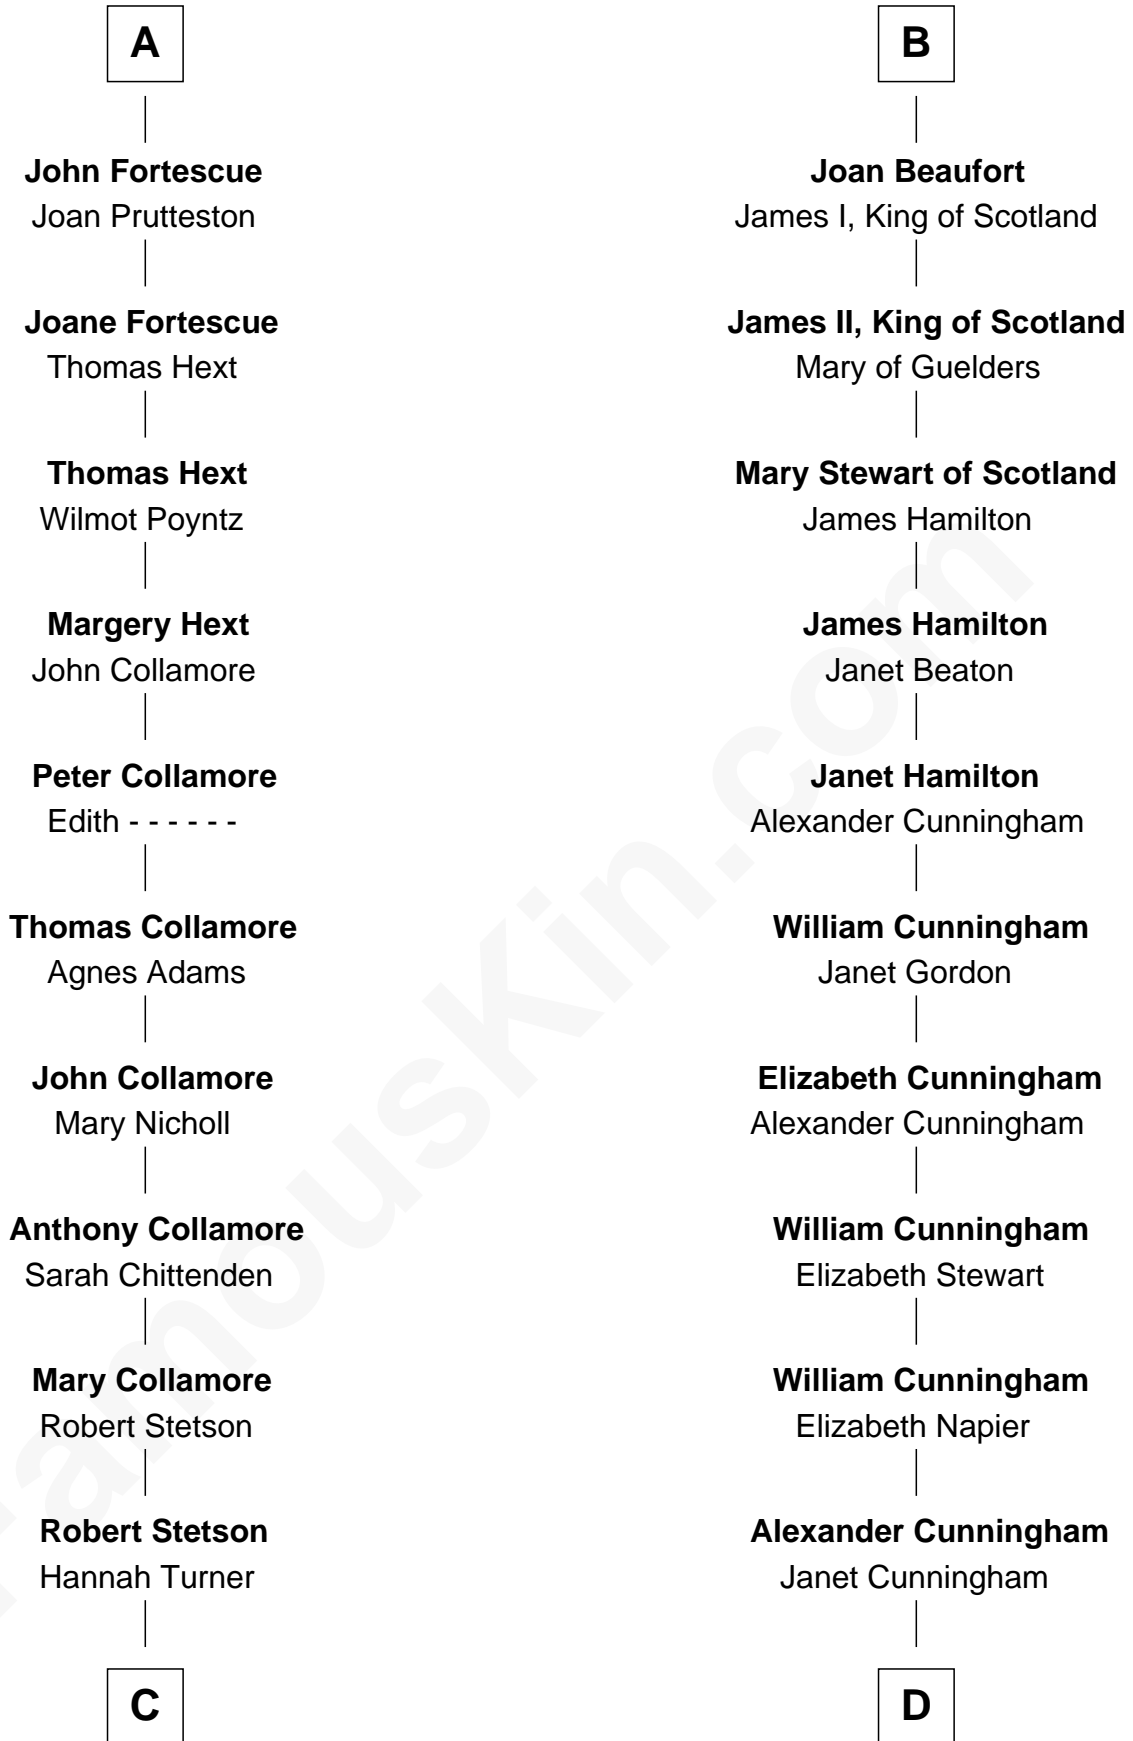

FamousKin.com Relationship Chart of

Owen Brewster

54th Governor of Maine

20th cousin 1 time removed of

Alexander Hamilton

1st U.S. Secretary of the Treasury

C

Martha Stetson
Morgan Brewster

William Brewster
Christina Briggs

Abiatha B. Brewster
Clara Warren

William Edmund Brewster
Carrie S. Bridges

Owen Brewster
54th Governor of Maine

D

Rebecca Cunningham
John Hamilton

Alexander Hamilton
Elizabeth Pollock