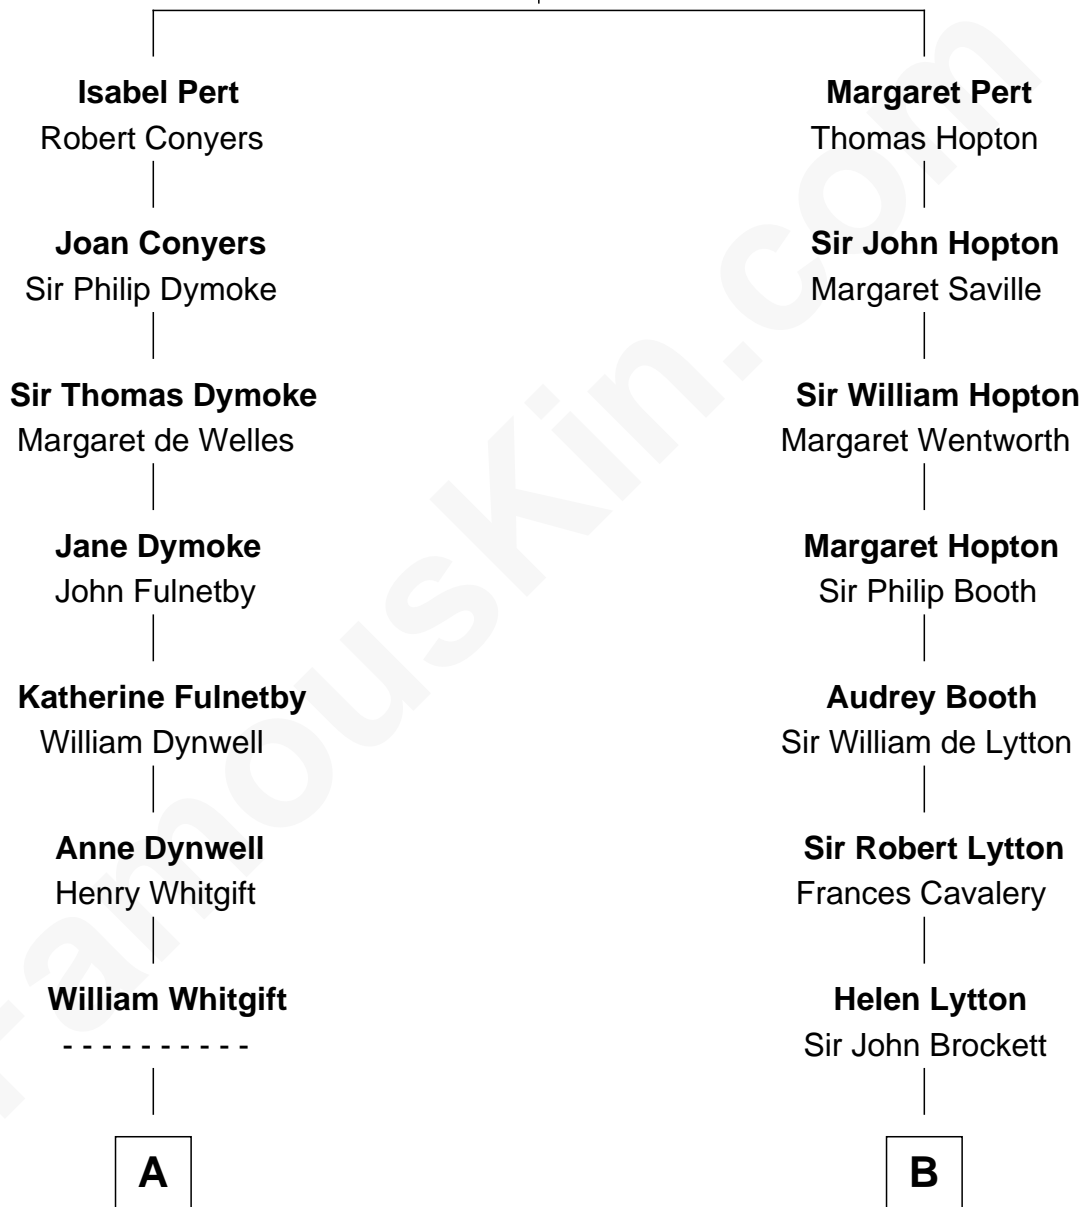

# FamousKin.com Relationship Chart of

**Owen Brewster**

*54th Governor of Maine*

18th cousin 1 time removed of

**Princess Diana**

*Princess of Wales*

**William Pert**

Joan le Scrope

**C**

**Carrie S. Bridges**  
William Edmund Brewster

**Owen Brewster**  
*54th Governor of Maine*

**D**

**Albert Edward John Spencer**  
Cynthia Elinor Beatrix Hamilton

**Edward John Spencer**  
Frances Ruth Burke Roche

**Princess Diana**  
*Princess of Wales*

FamousKin.com