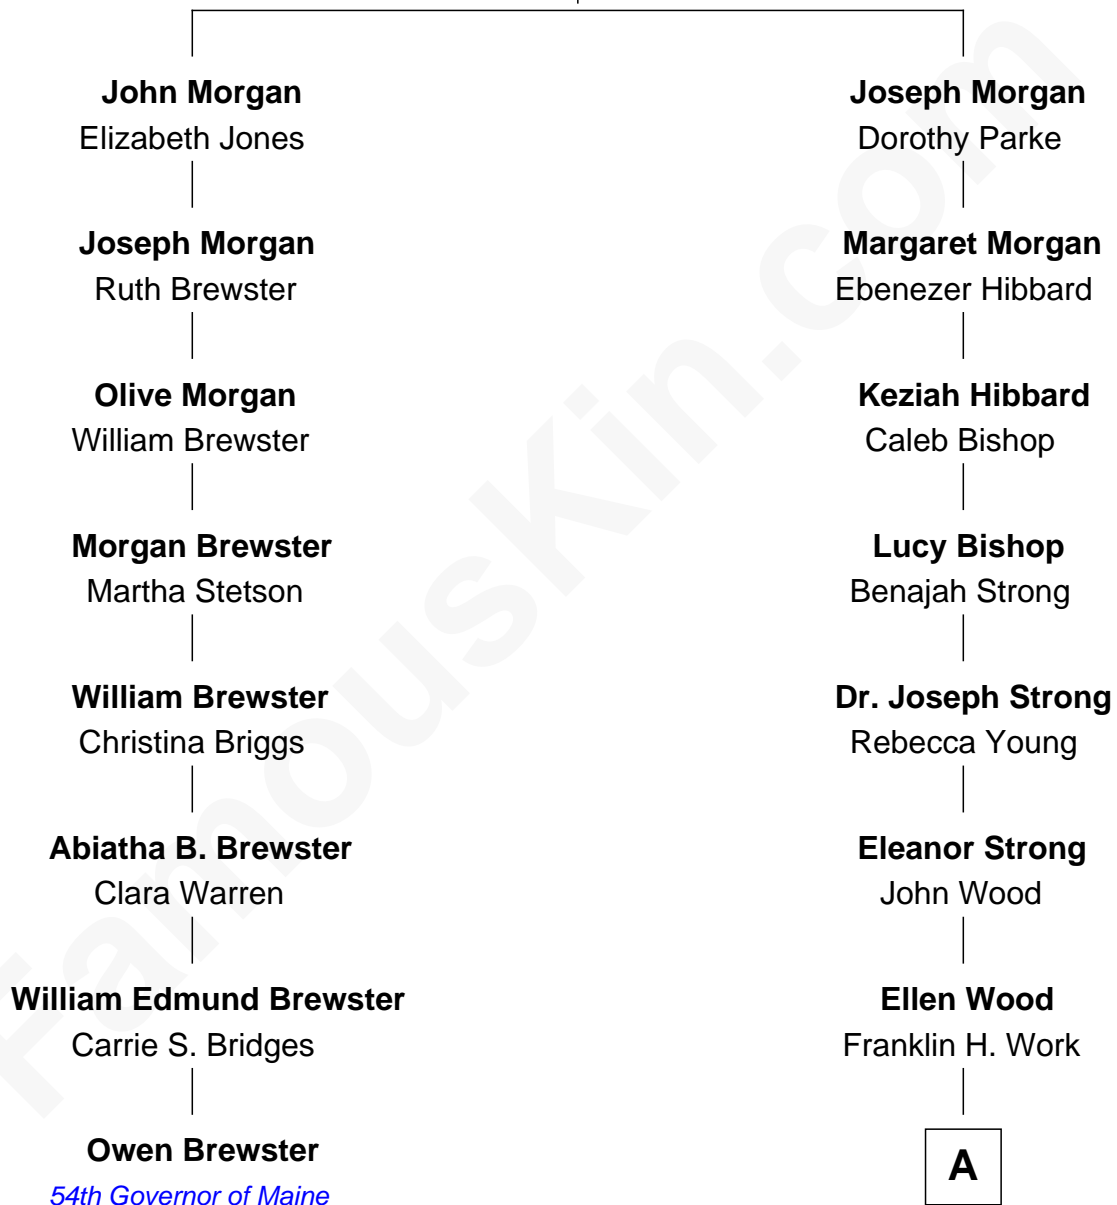

FamousKin.com Relationship Chart of

Owen Brewster

54th Governor of Maine

7th cousin 4 times removed of

Prince William

Prince of Wales

James Morgan

Margery Hill

A

Frances Eleanor Work

James Boothby Burke Roche

Edmund Maurice Burke Roche

Ruth Sylvia Gill

Frances Ruth Burke Roche

Edward John Spencer

Princess Diana Frances Spencer