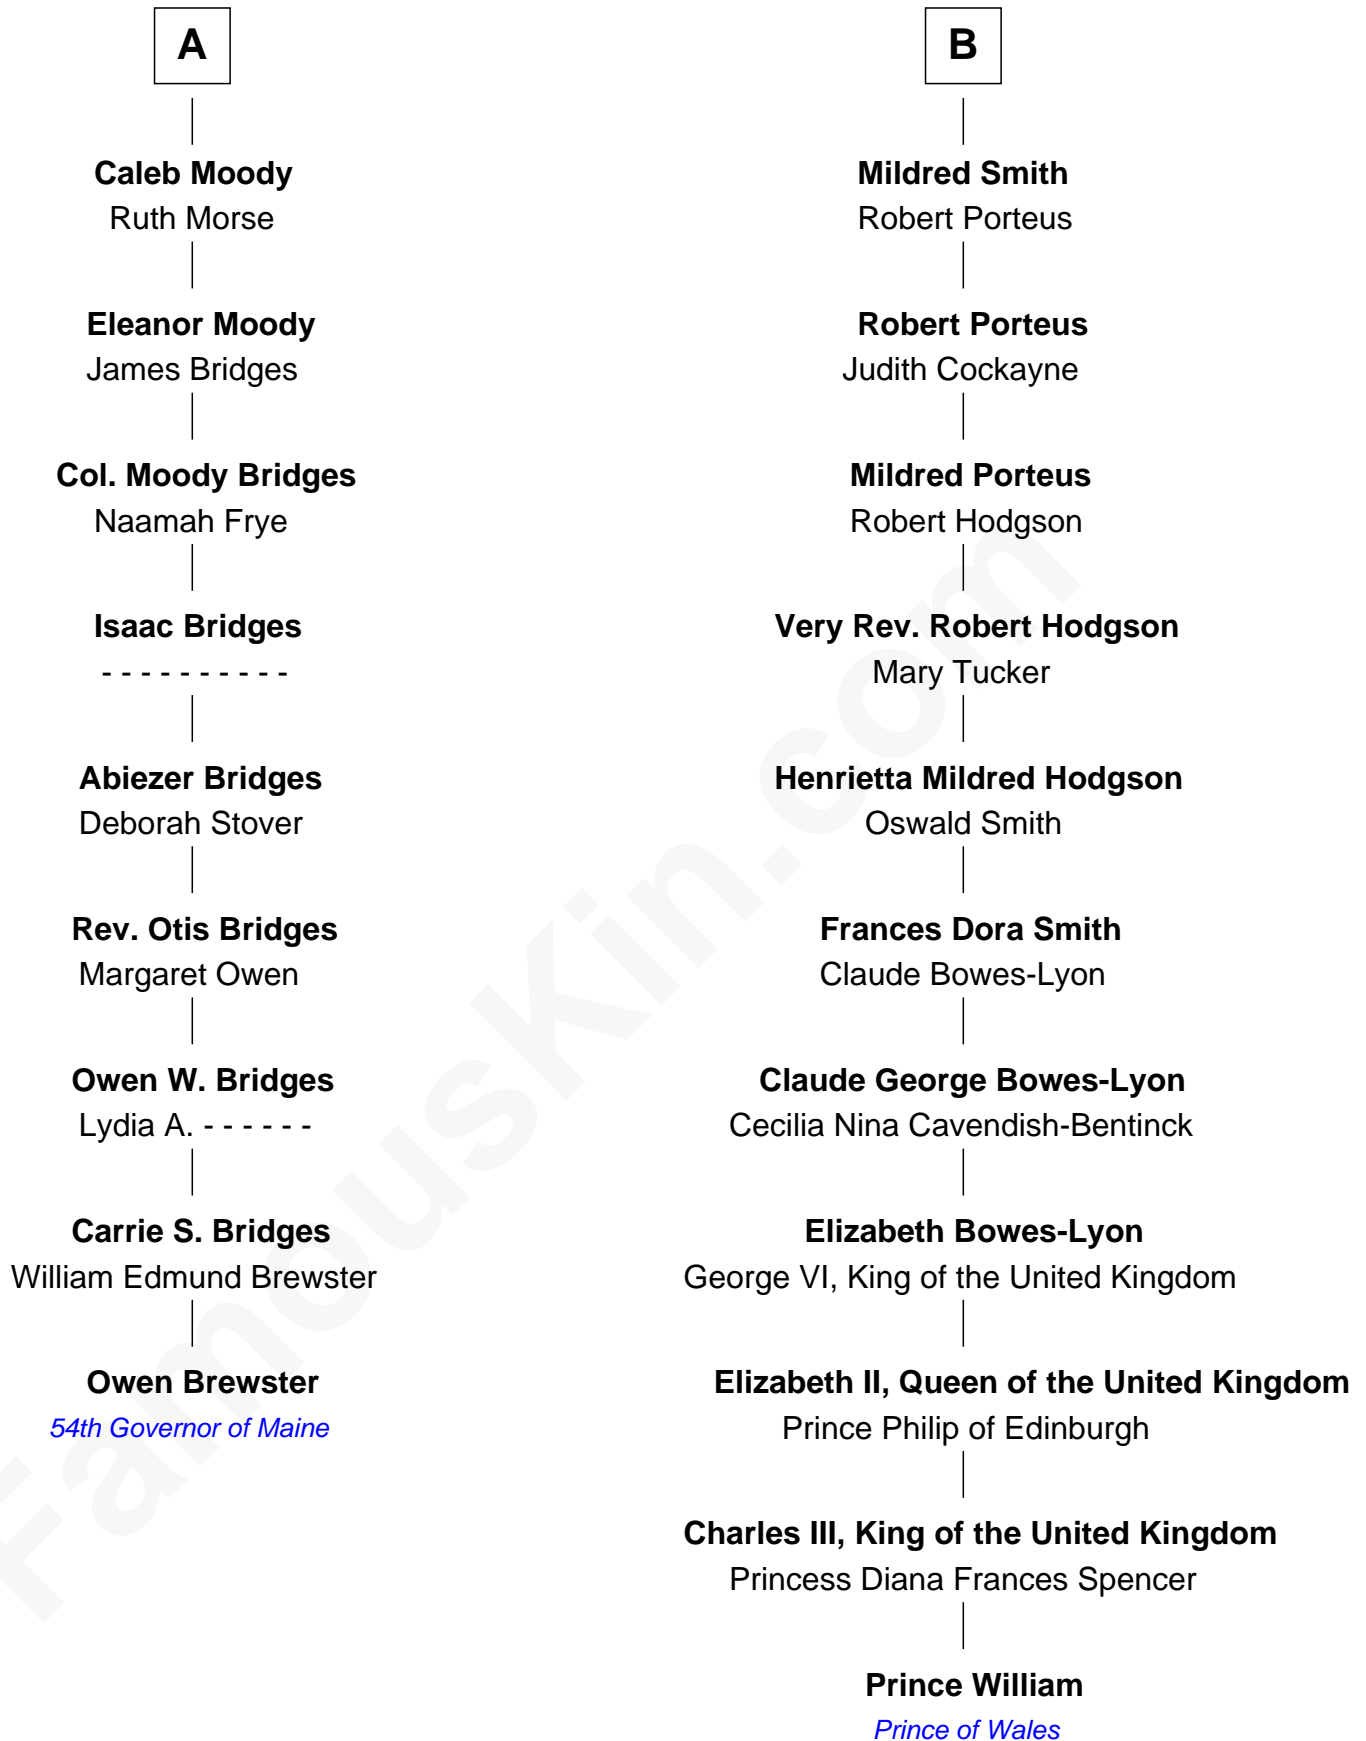

FamousKin.com Relationship Chart of

Owen Brewster

54th Governor of Maine

15th cousin 2 times removed of

Prince William

Prince of Wales

Sir Thomas Dymoke

Margaret de Welles

William photo by [InSapphoWeTrust](#) (CC BY-SA 2.0)