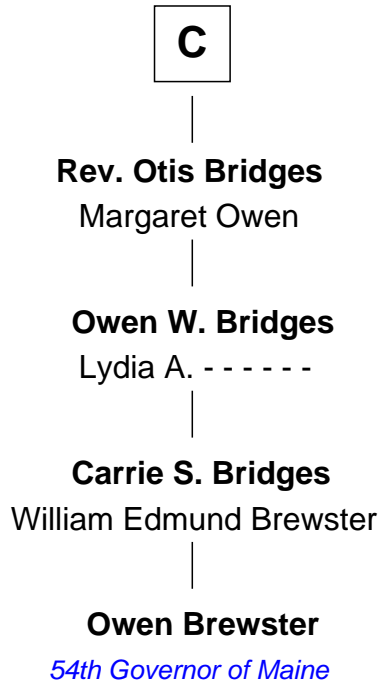

# FamousKin.com Relationship Chart of

**Owen Brewster**

*54th Governor of Maine*

16th cousin 4 times removed of

**William Rufus Day**

*36th U.S. Secretary of State*

**Sir William de Ros**  
Margery de Badlesmere