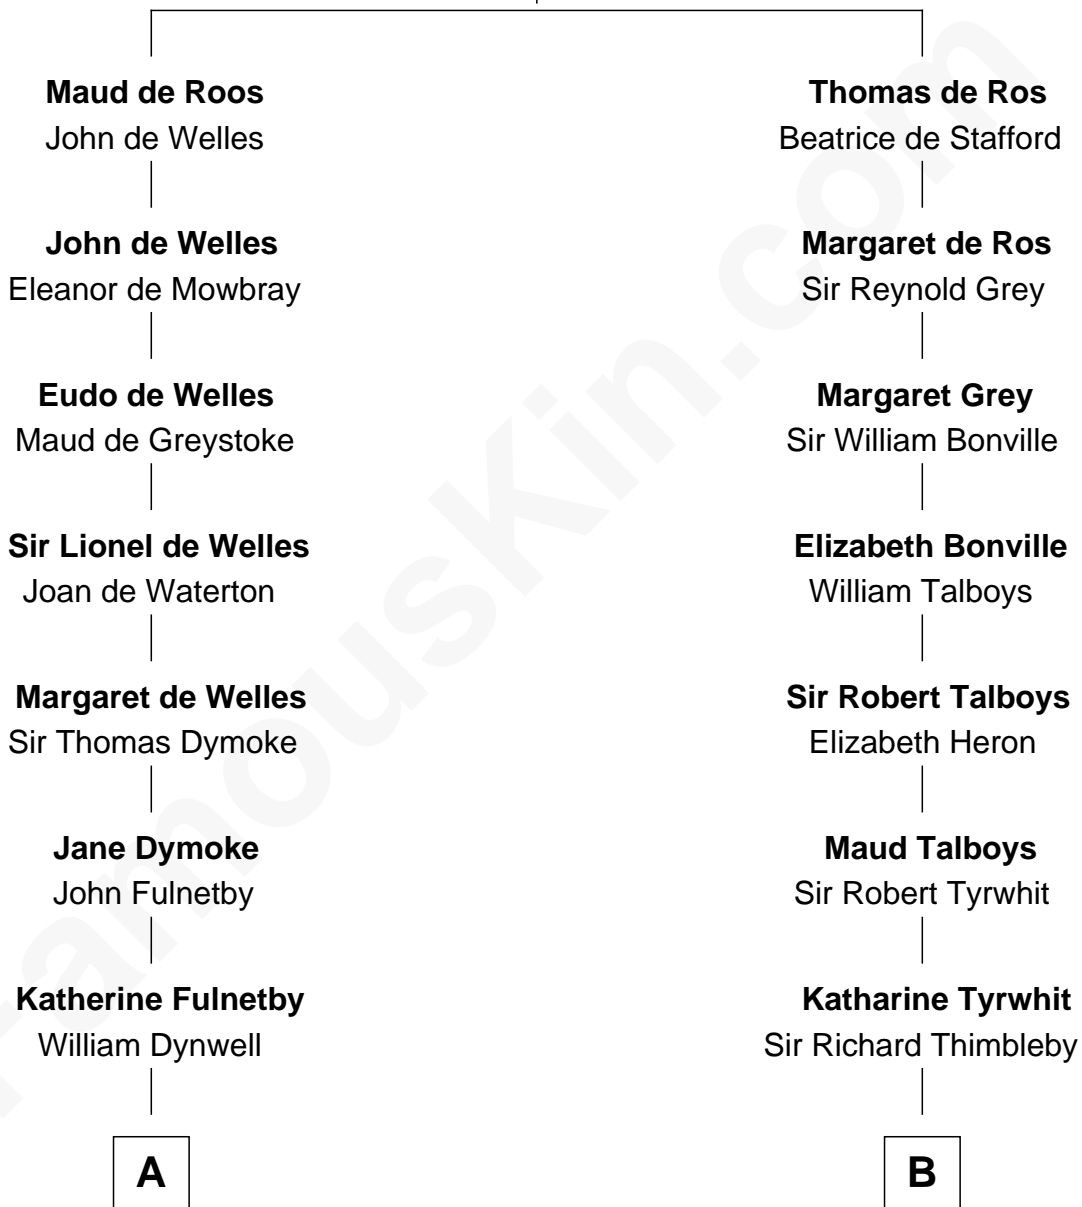

# FamousKin.com Relationship Chart of

**Owen Brewster**

*54th Governor of Maine*

16th cousin 4 times removed of

**William Rufus Day**

*36th U.S. Secretary of State*

**Sir William de Ros**  
Margery de Badlesmere

FamousKin.com