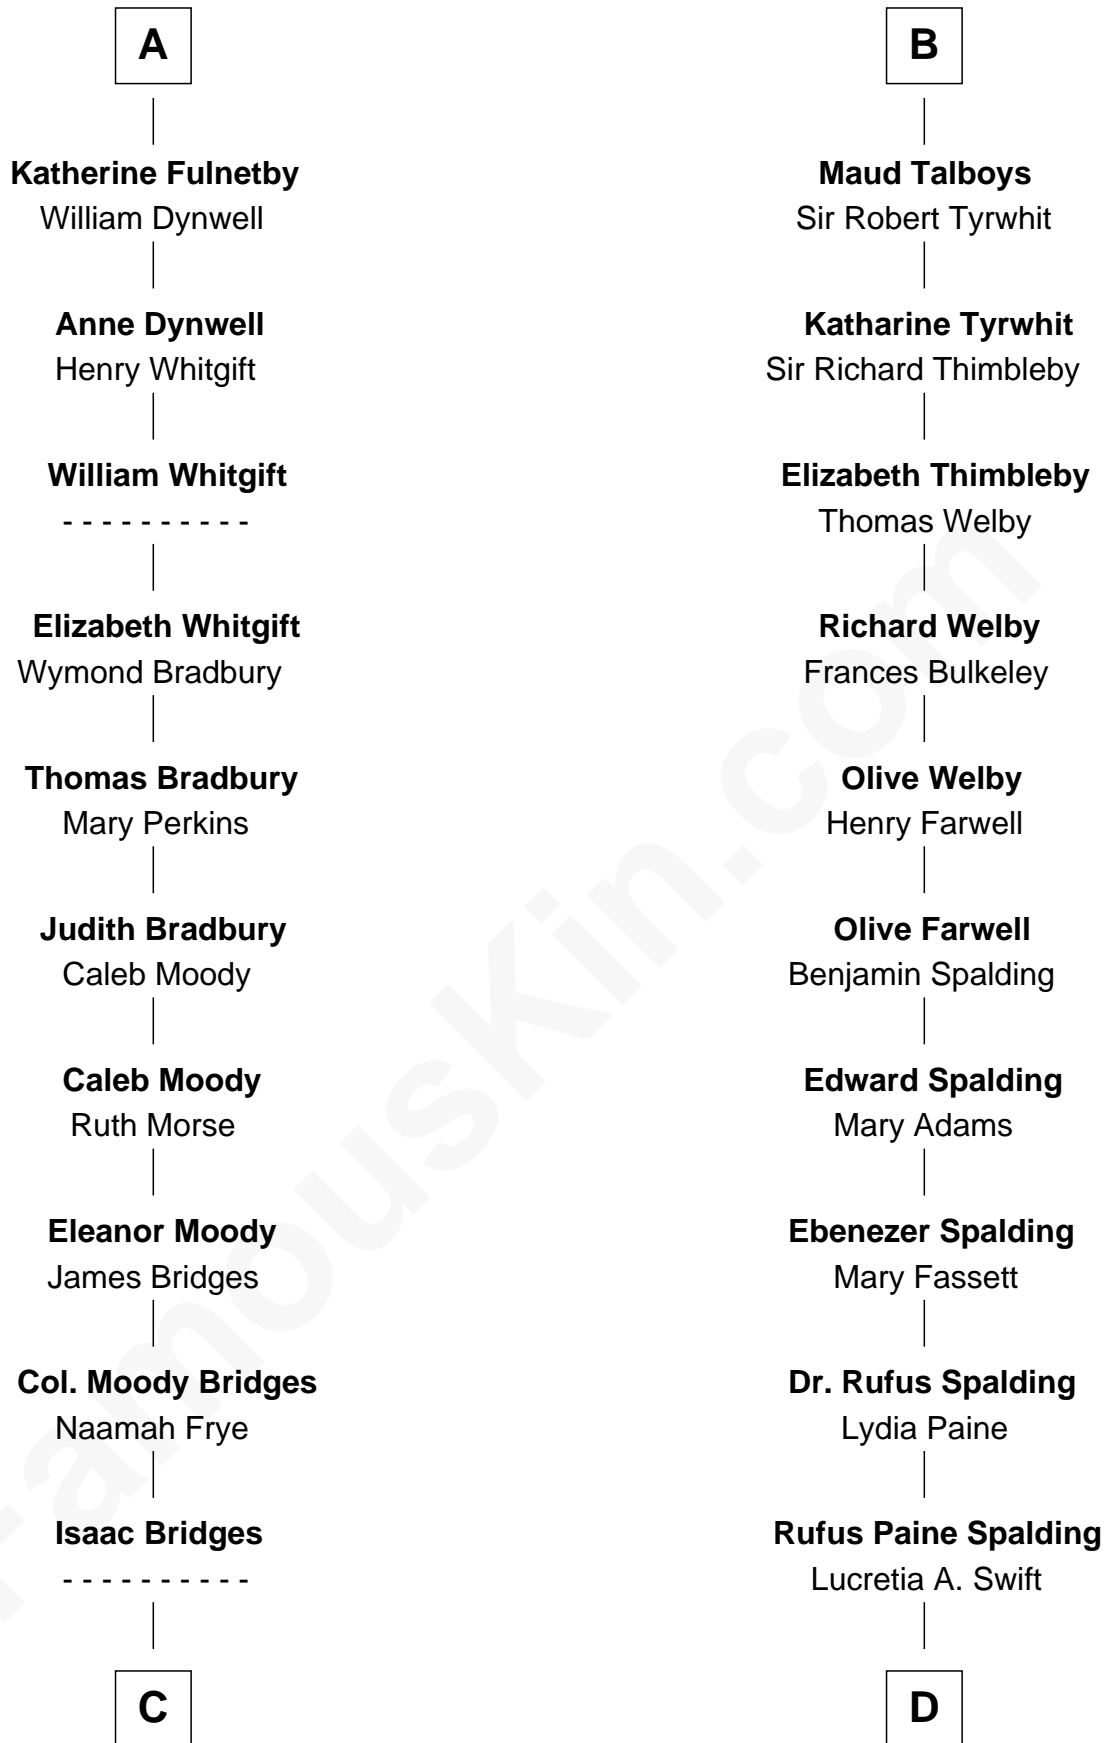

FamousKin.com Relationship Chart of

Owen Brewster

54th Governor of Maine

18th cousin 3 times removed of

William Rufus Day

36th U.S. Secretary of State

Sir Hugh I de Audley

Iseult de Mortimer

C

Abiezer Bridges
Deborah Stover

Rev. Otis Bridges
Margaret Owen

Owen W. Bridges
Lydia A. -----

Carrie S. Bridges
William Edmund Brewster

Owen Brewster
54th Governor of Maine

D

Emily Swift Spalding
Luther Day