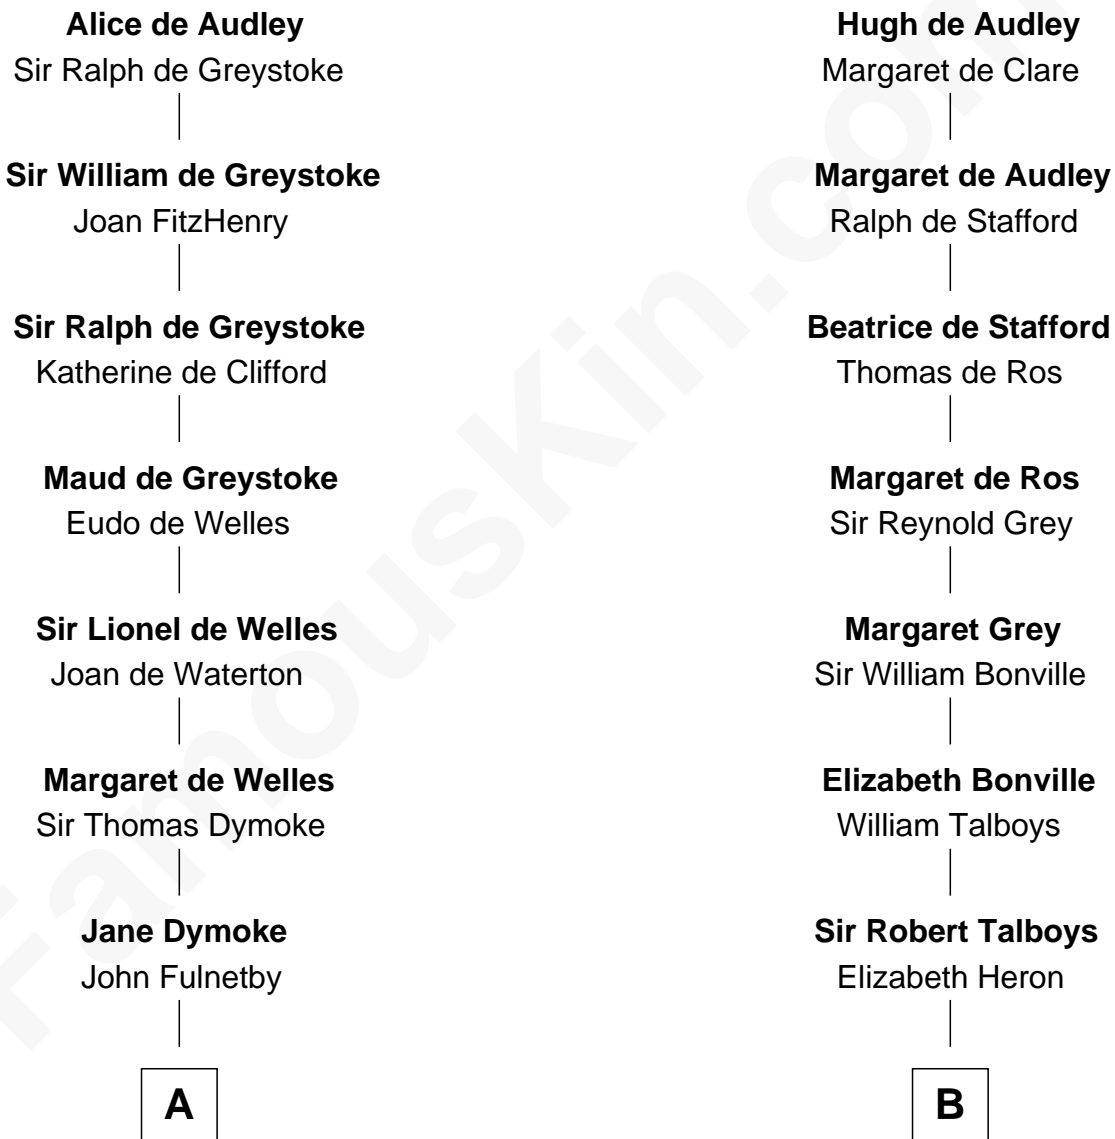

FamousKin.com Relationship Chart of

Owen Brewster

54th Governor of Maine

18th cousin 3 times removed of

William Rufus Day

36th U.S. Secretary of State

Sir Hugh I de Audley

Iseult de Mortimer