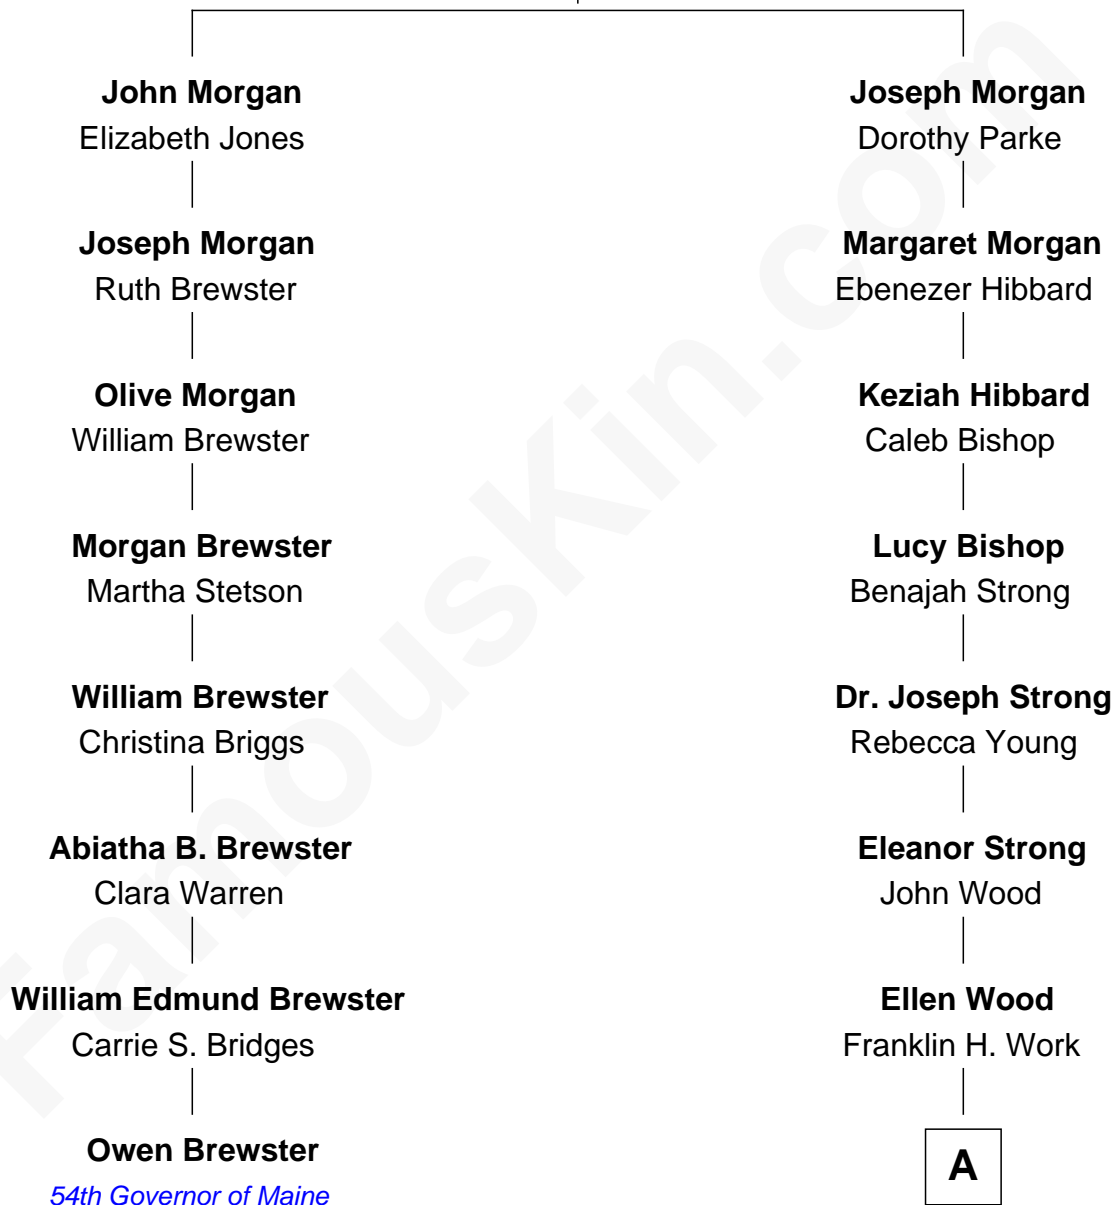

FamousKin.com Relationship Chart of

Owen Brewster

54th Governor of Maine

7th cousin 4 times removed of

Prince Harry

Duke of Sussex

James Morgan

Margery Hill

A

—
Frances Eleanor Work

James Boothby Burke Roche

—
Edmund Maurice Burke Roche

Ruth Sylvia Gill

—
Frances Ruth Burke Roche

Edward John Spencer

—
Princess Diana Frances Spencer

Charles III, King of the United Kingdom

—
Prince Harry

Duke of Sussex

FamousKin.com