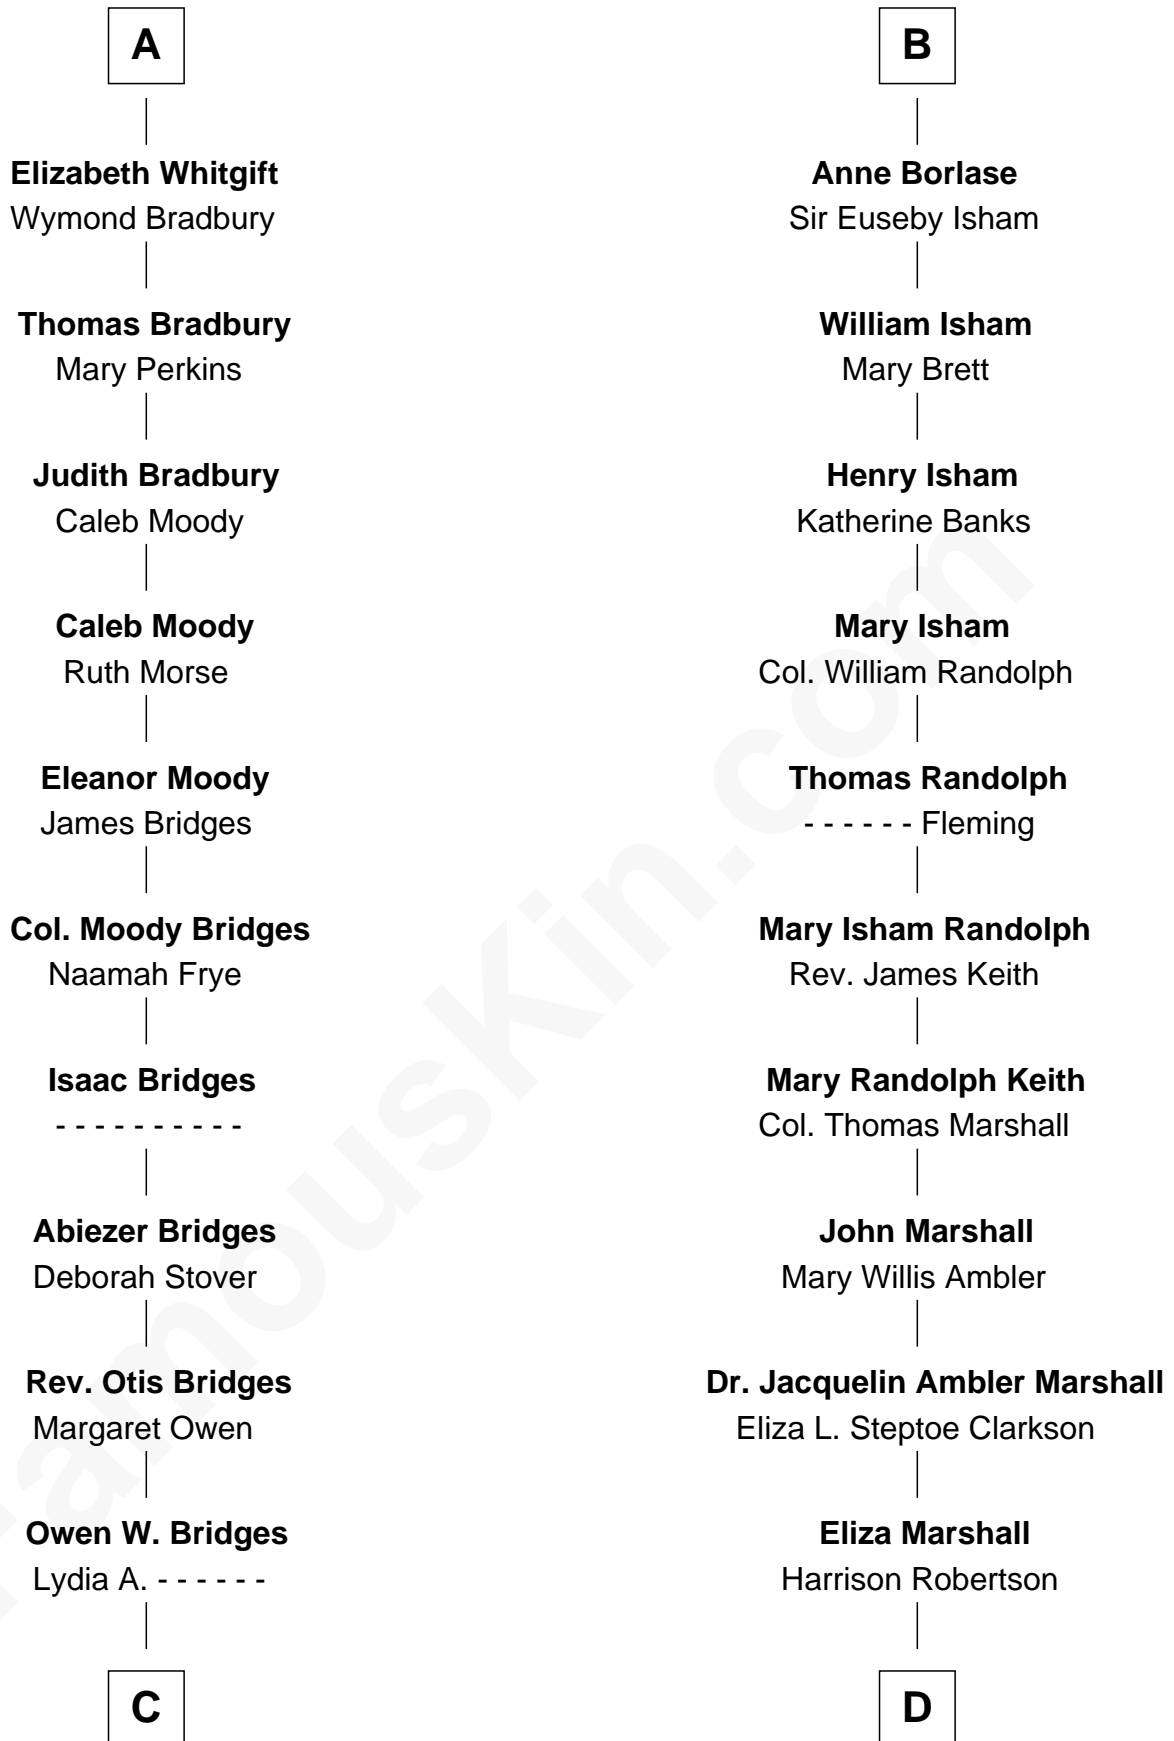

FamousKin.com Relationship Chart of

Owen Brewster

54th Governor of Maine

18th cousin 2 times removed of

Mary Chapin Carpenter

Singer and Songwriter

C

Carrie S. Bridges
William Edmund Brewster

Owen Brewster
54th Governor of Maine

D

Harrison Robertson
Mary L. Vawter

Harrison Marshall Robertson
Mary MacKenzie

Mary Bowie Robertson
Chapin Carpenter

Mary Chapin Carpenter
Singer and Songwriter

FamousKin.com