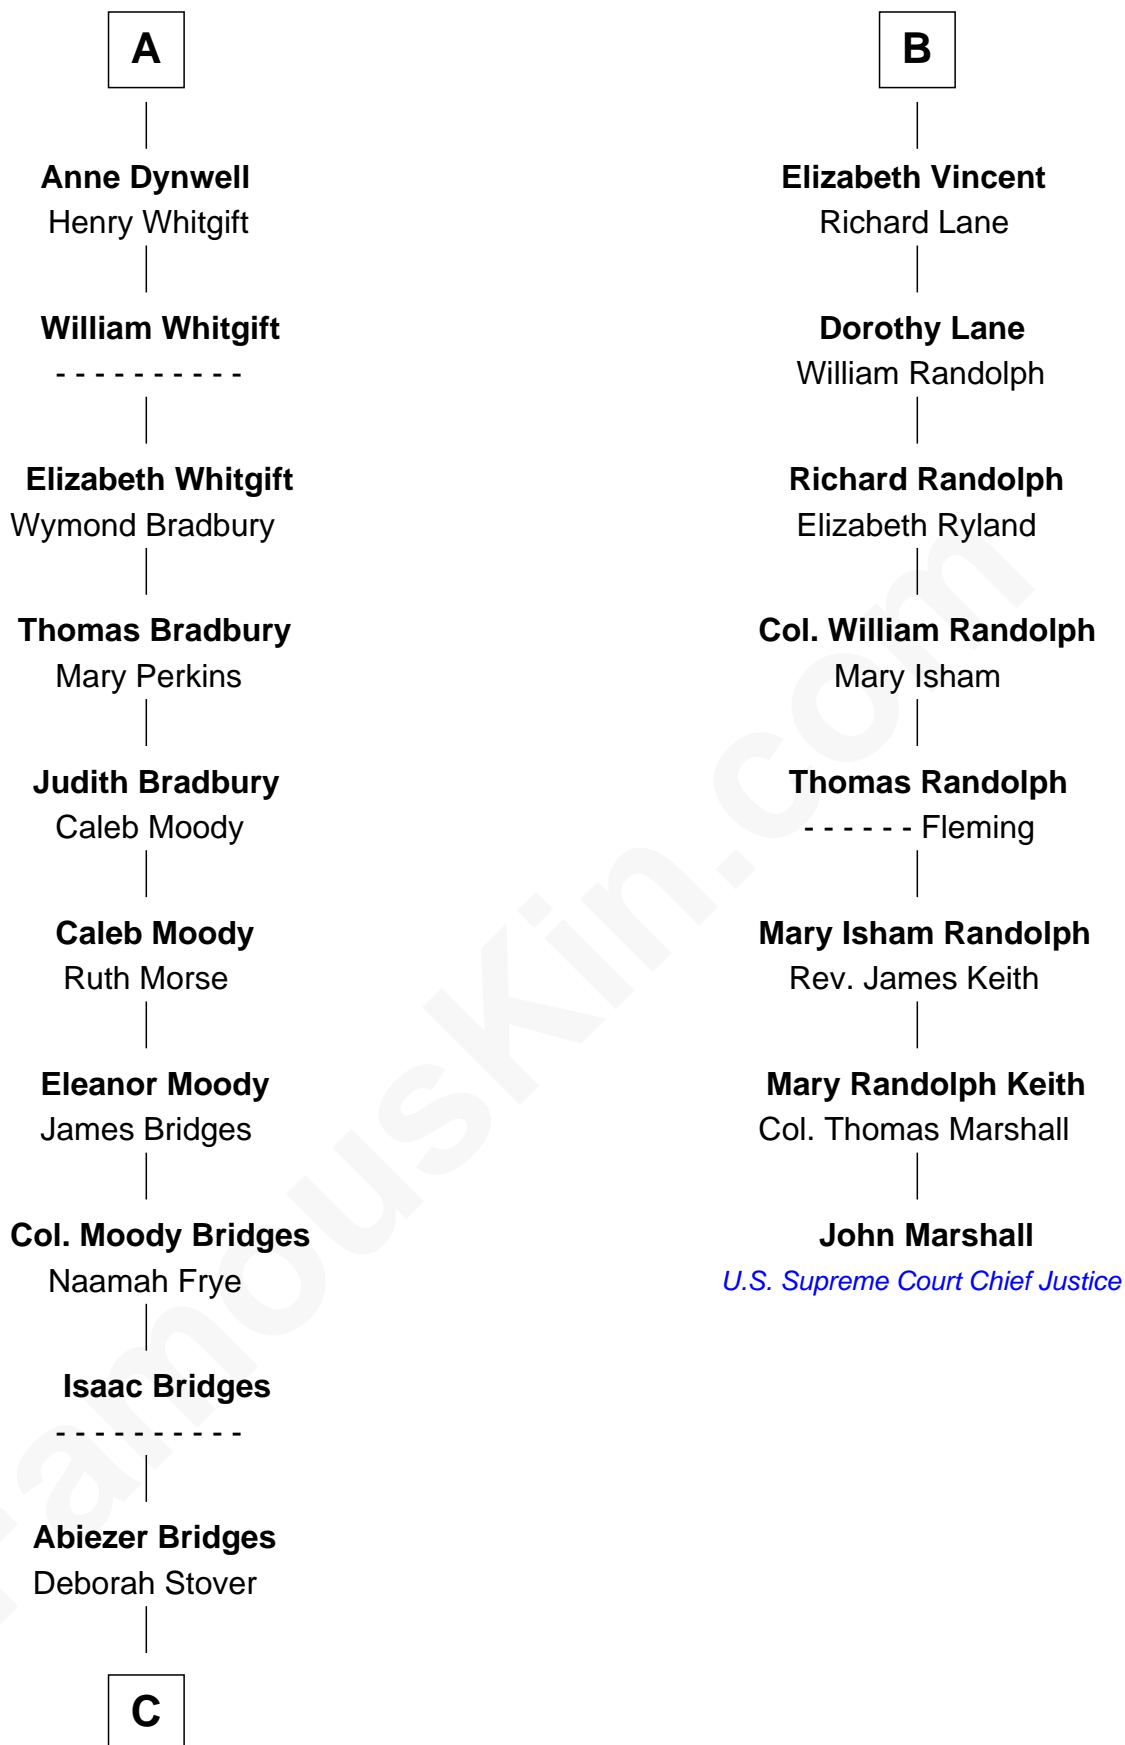

# FamousKin.com Relationship Chart of

**Owen Brewster**

*54th Governor of Maine*

14th cousin 6 times removed of

**John Marshall**

*4th Chief Justice of the U.S. Supreme Court*

**Sir Henry de Percy**

Idoine de Clifford

FamousKin.com