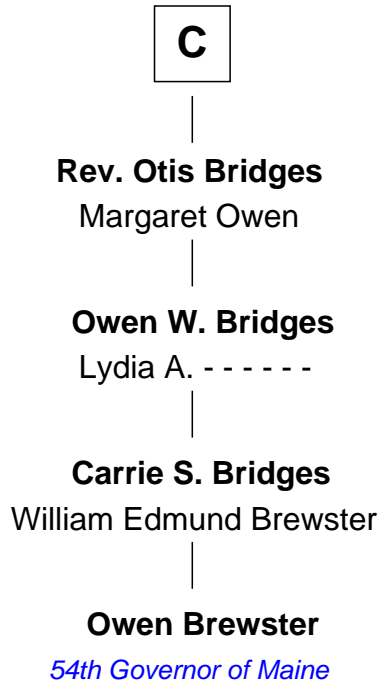

# FamousKin.com Relationship Chart of

**Owen Brewster**

*54th Governor of Maine*

14th cousin 6 times removed of

**John Marshall**

*4th Chief Justice of the U.S. Supreme Court*

**Sir Henry de Percy**

Idoine de Clifford