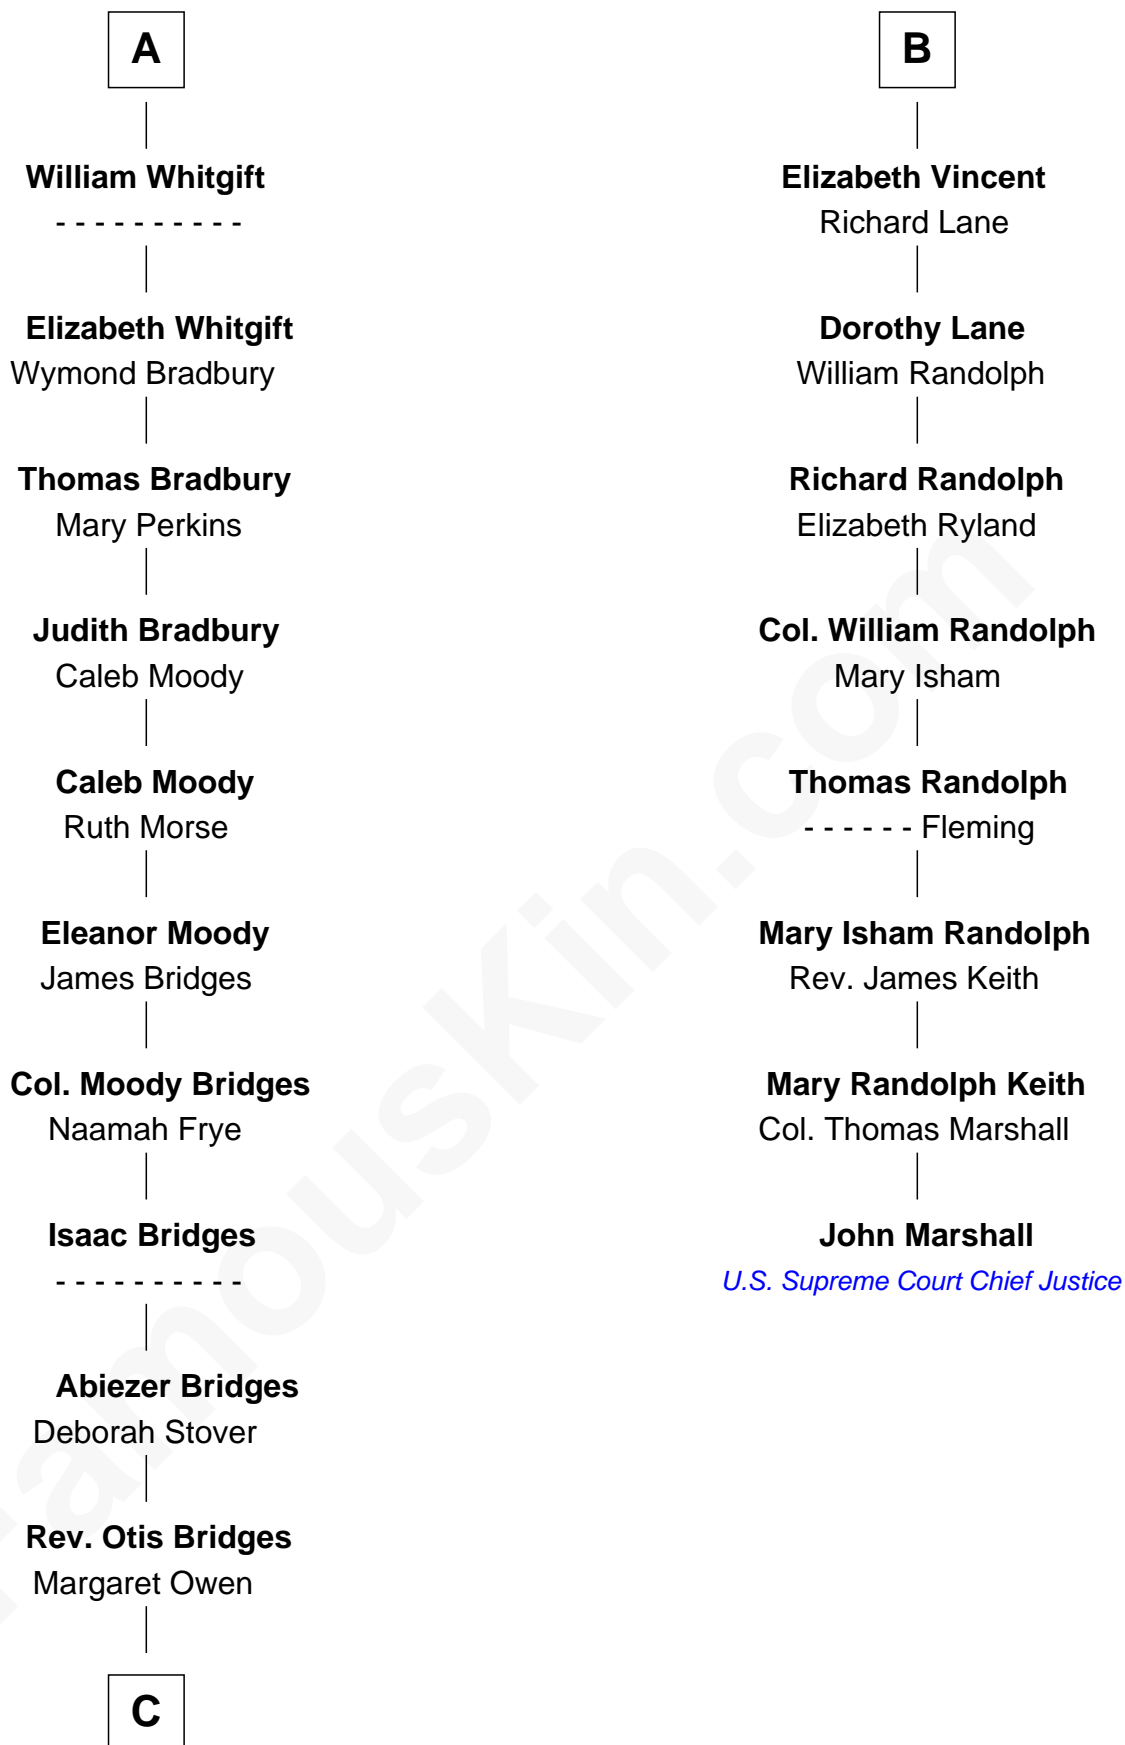

FamousKin.com Relationship Chart of

Owen Brewster

54th Governor of Maine

14th cousin 5 times removed of

John Marshall

4th Chief Justice of the U.S. Supreme Court

C

—
Owen W. Bridges

Lydia A. -----

—
Carrie S. Bridges
William Edmund Brewster

—
Owen Brewster
54th Governor of Maine

FamousKin.com