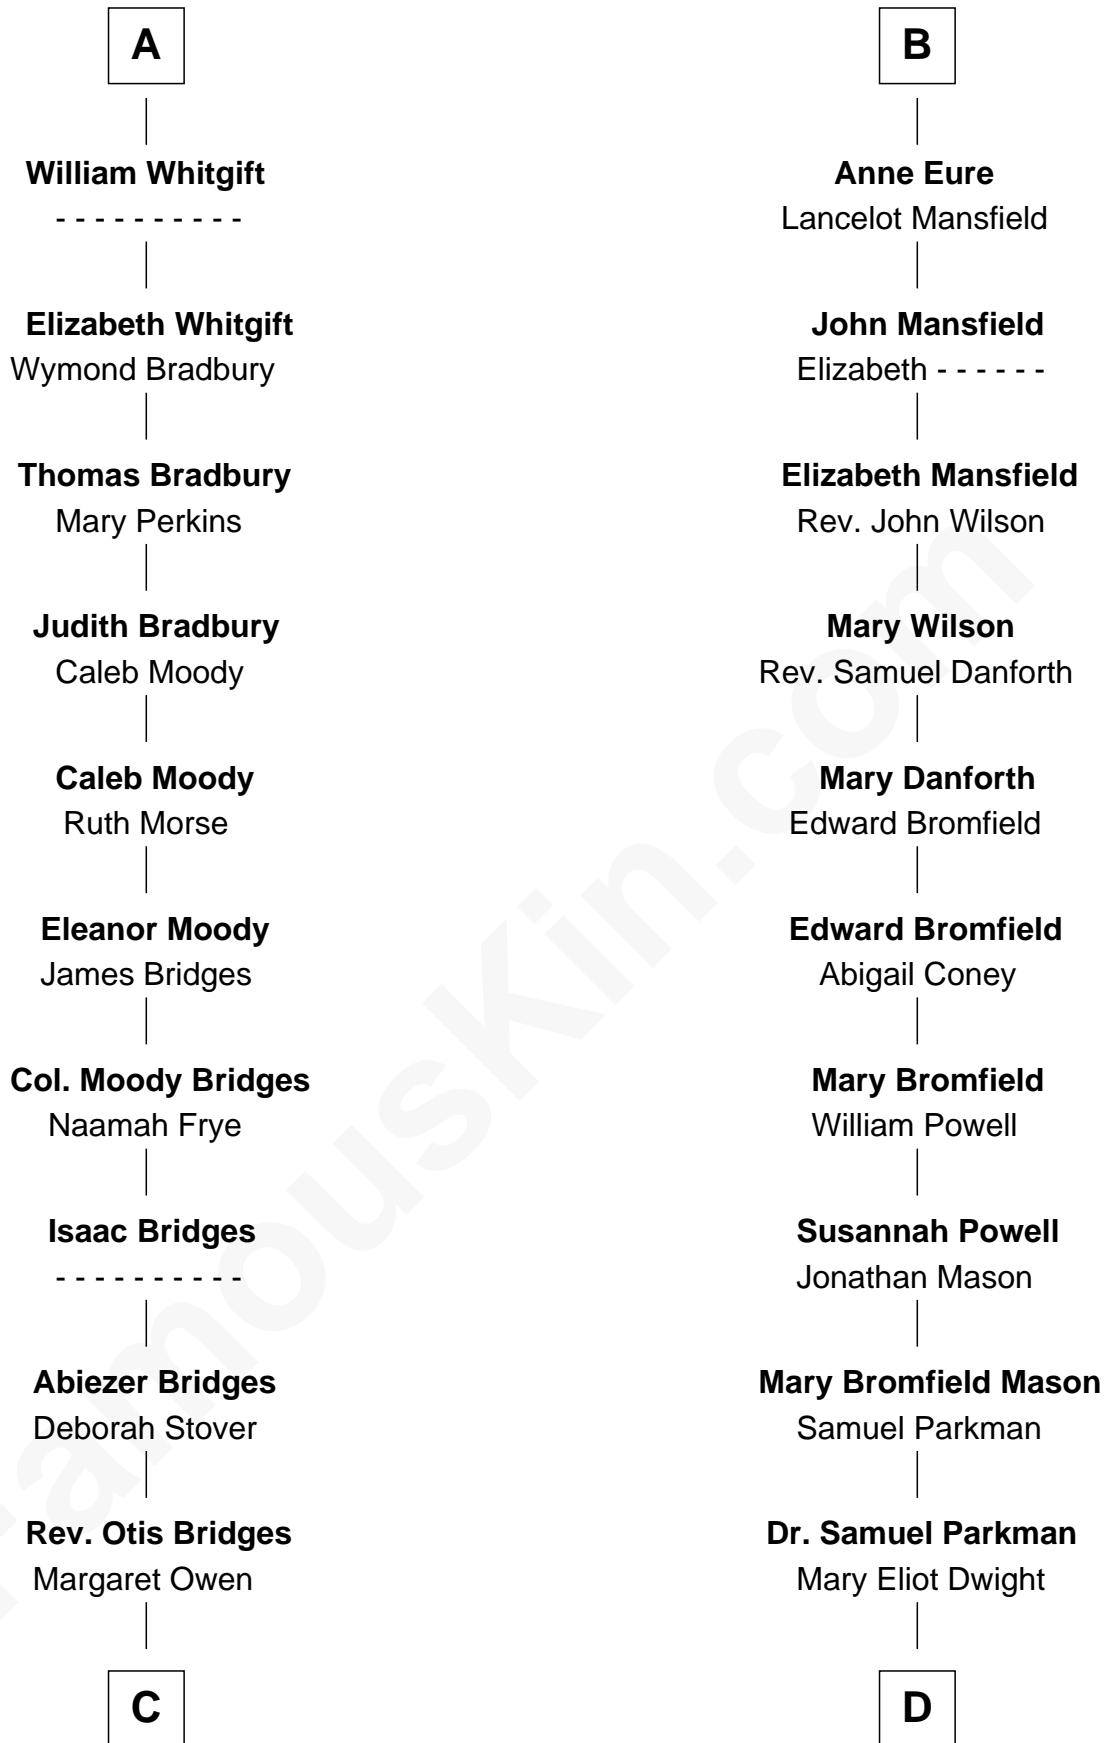

# FamousKin.com Relationship Chart of

**Owen Brewster**

*54th Governor of Maine*

19th cousin of

**Endicott Peabody**

*62nd Governor of Massachusetts*

**Sir William de Aton**

Isabel de Percy

Sir Ralph Eure

**Sir William Eure**

Maud Fitzhugh

**Sir Ralph Eure**

Eleanor Greystoke

**Sir William Eure**

Margaret Constable

**Sir Ralph Eure**

Muriel Hastings

**Sir William Eure**

Elizabeth Willoughby

**Sir Ralph Eure**

Margery Bowes

**B**

**C**

**Owen W. Bridges**

Lydia A. -----

**Carrie S. Bridges**

William Edmund Brewster

**Owen Brewster**

*54th Governor of Maine*

**D**

**Henry Parkman**

Mary Frances Parker