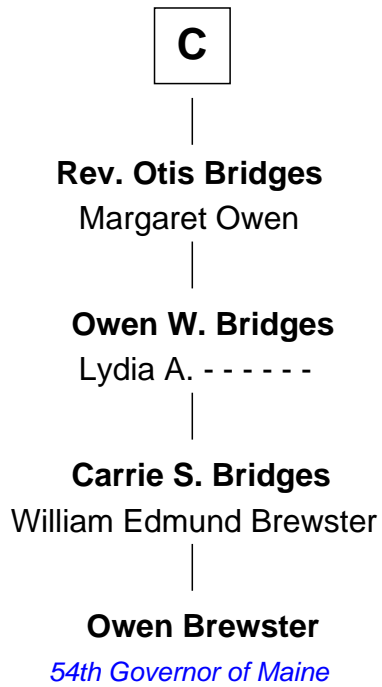

# FamousKin.com Relationship Chart of

**Owen Brewster**

*54th Governor of Maine*

17th cousin 3 times removed of

**Endicott Peabody**

*62nd Governor of Massachusetts*

**Sir Henry de Percy**

Idoine de Clifford