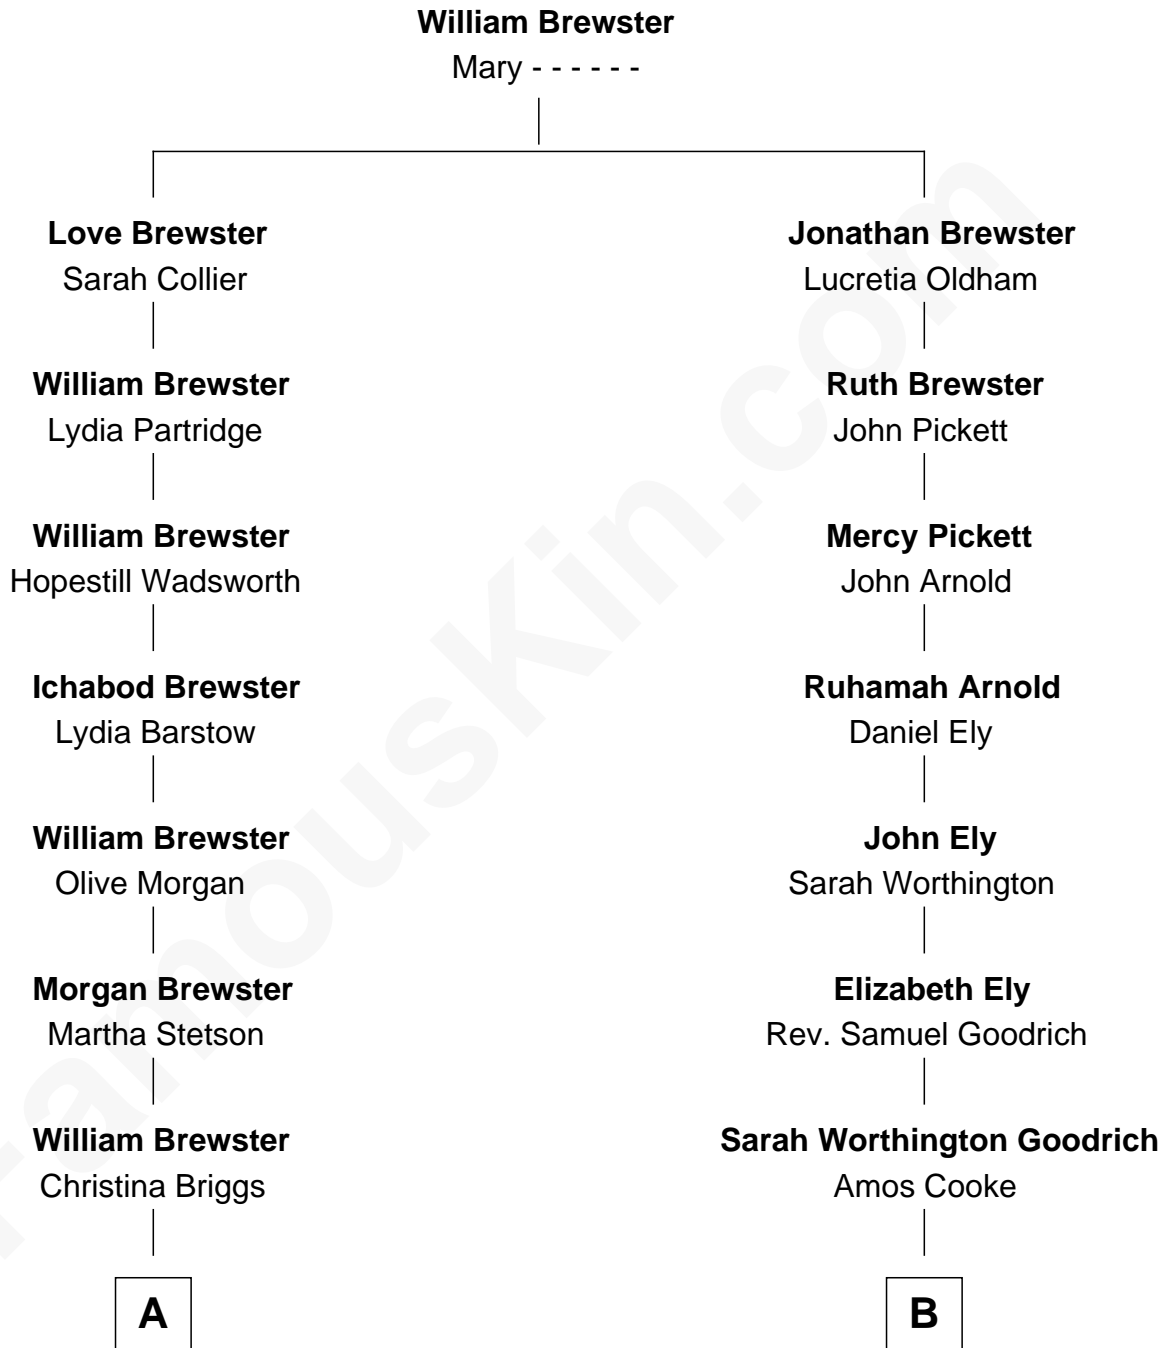

FamousKin.com Relationship Chart of

Owen Brewster

54th Governor of Maine

9th cousin 2 times removed of

Endicott Peabody

62nd Governor of Massachusetts

A

Abiatha B. Brewster

Clara Warren

William Edmund Brewster

Carrie S. Bridges

Owen Brewster

54th Governor of Maine

B

Elizabeth Cooke

Richard Wayne Stites