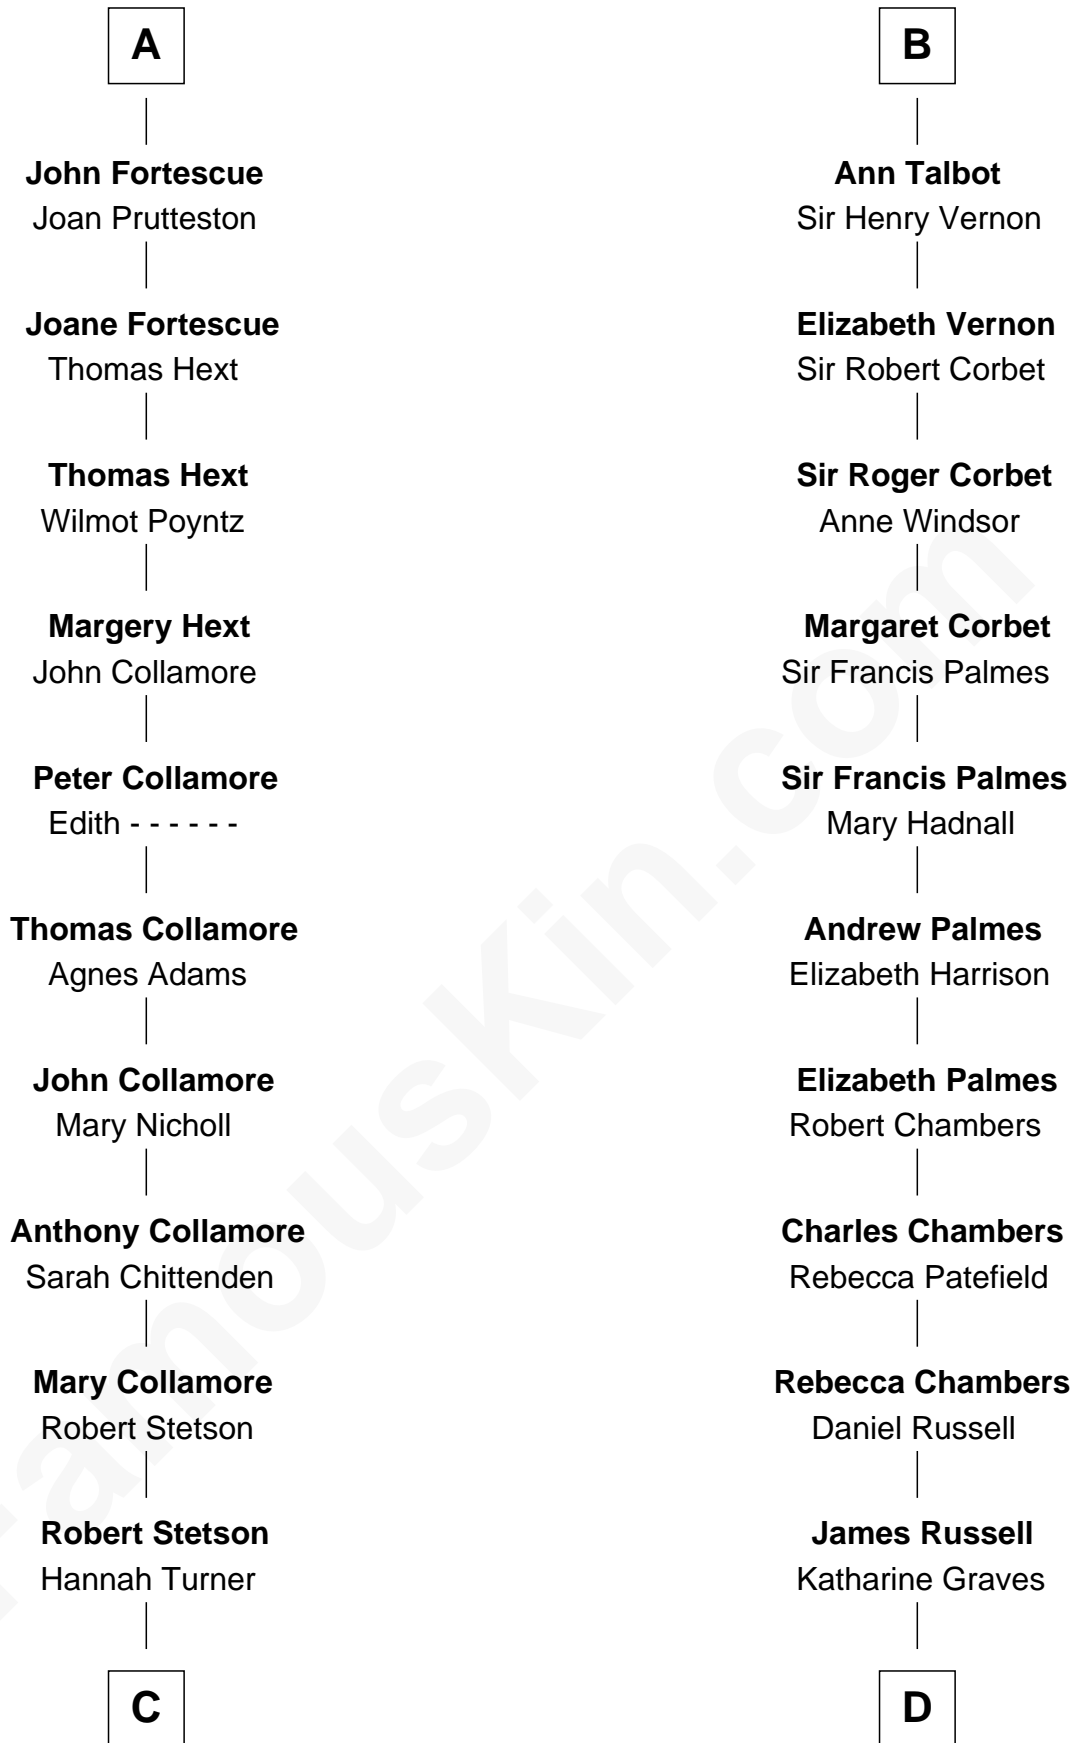

FamousKin.com Relationship Chart of

Owen Brewster

54th Governor of Maine

19th cousin 2 times removed of

James Russell Lowell

American "Fireside" Poet

C

Martha Stetson
Morgan Brewster

William Brewster
Christina Briggs

Abiatha B. Brewster
Clara Warren

William Edmund Brewster
Carrie S. Bridges

Owen Brewster
54th Governor of Maine

D

Rebecca Russell
John Lowell

Rev. Charles Lowell
Harriet Brackett Spence