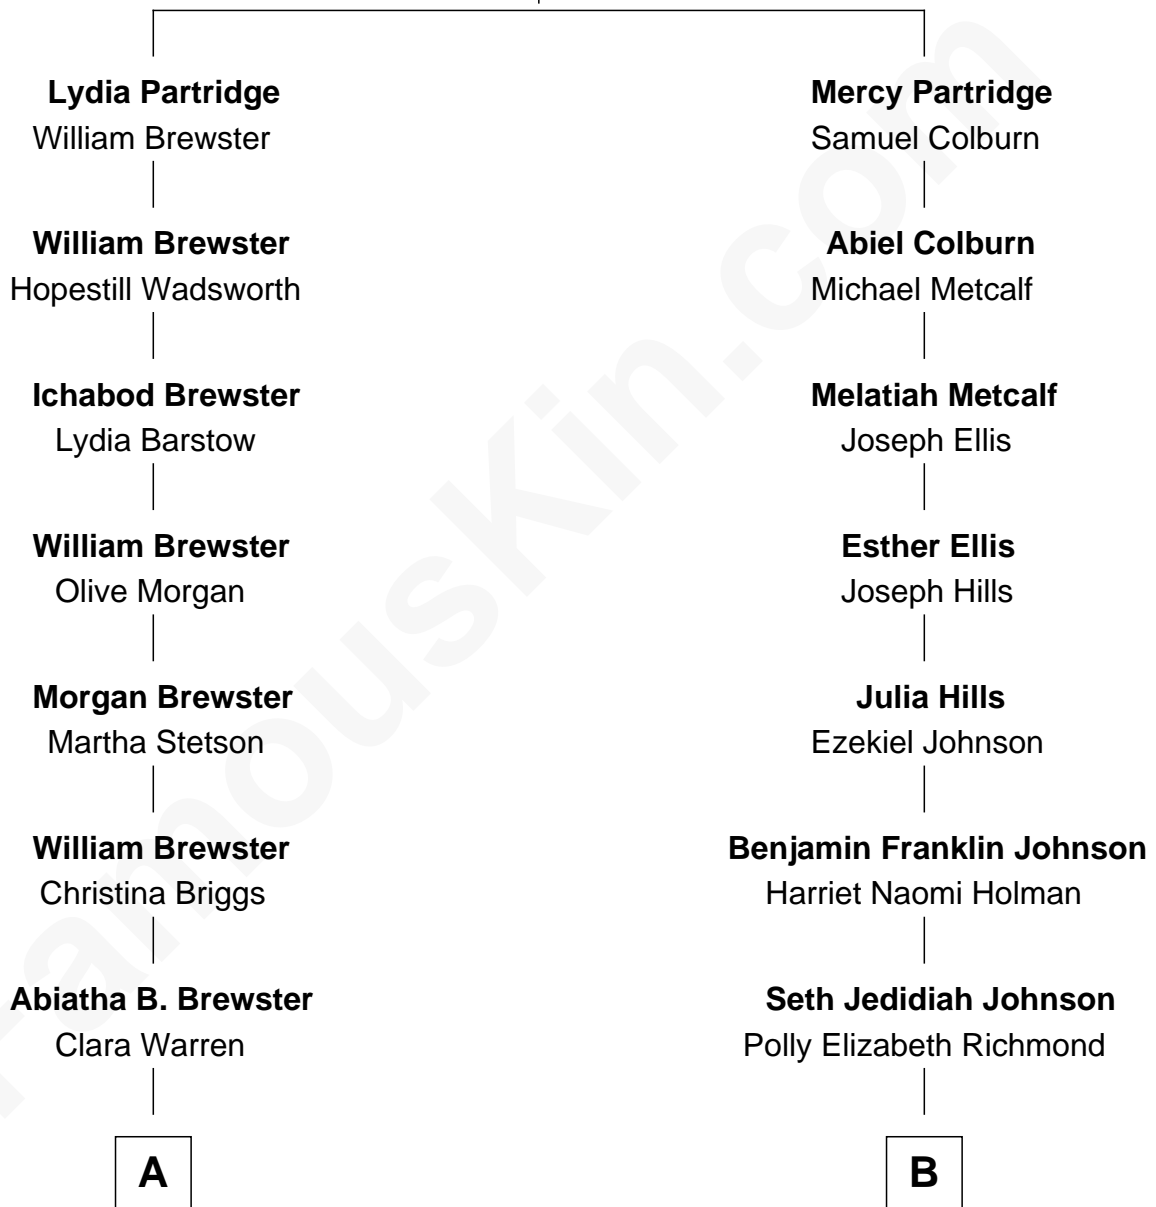

# FamousKin.com Relationship Chart of

**Owen Brewster**

*54th Governor of Maine*

8th cousin 2 times removed of

**Elizabeth Smart**

*Founder of Elizabeth Smart Foundation*

**George Partridge**  
Sarah Tracy

**A**

**William Edmund Brewster**

Carrie S. Bridges

**Owen Brewster**

*54th Governor of Maine*

**B**

**Genevieve Johnson**

Archibald Newel Pettit

**Genevieve Pettit**

Myron LeGrande Francom

**Lois Ann Francom**

Edward Sharp Smart

**Elizabeth Smart**

*Child Safety Activist*

FamousKin.com