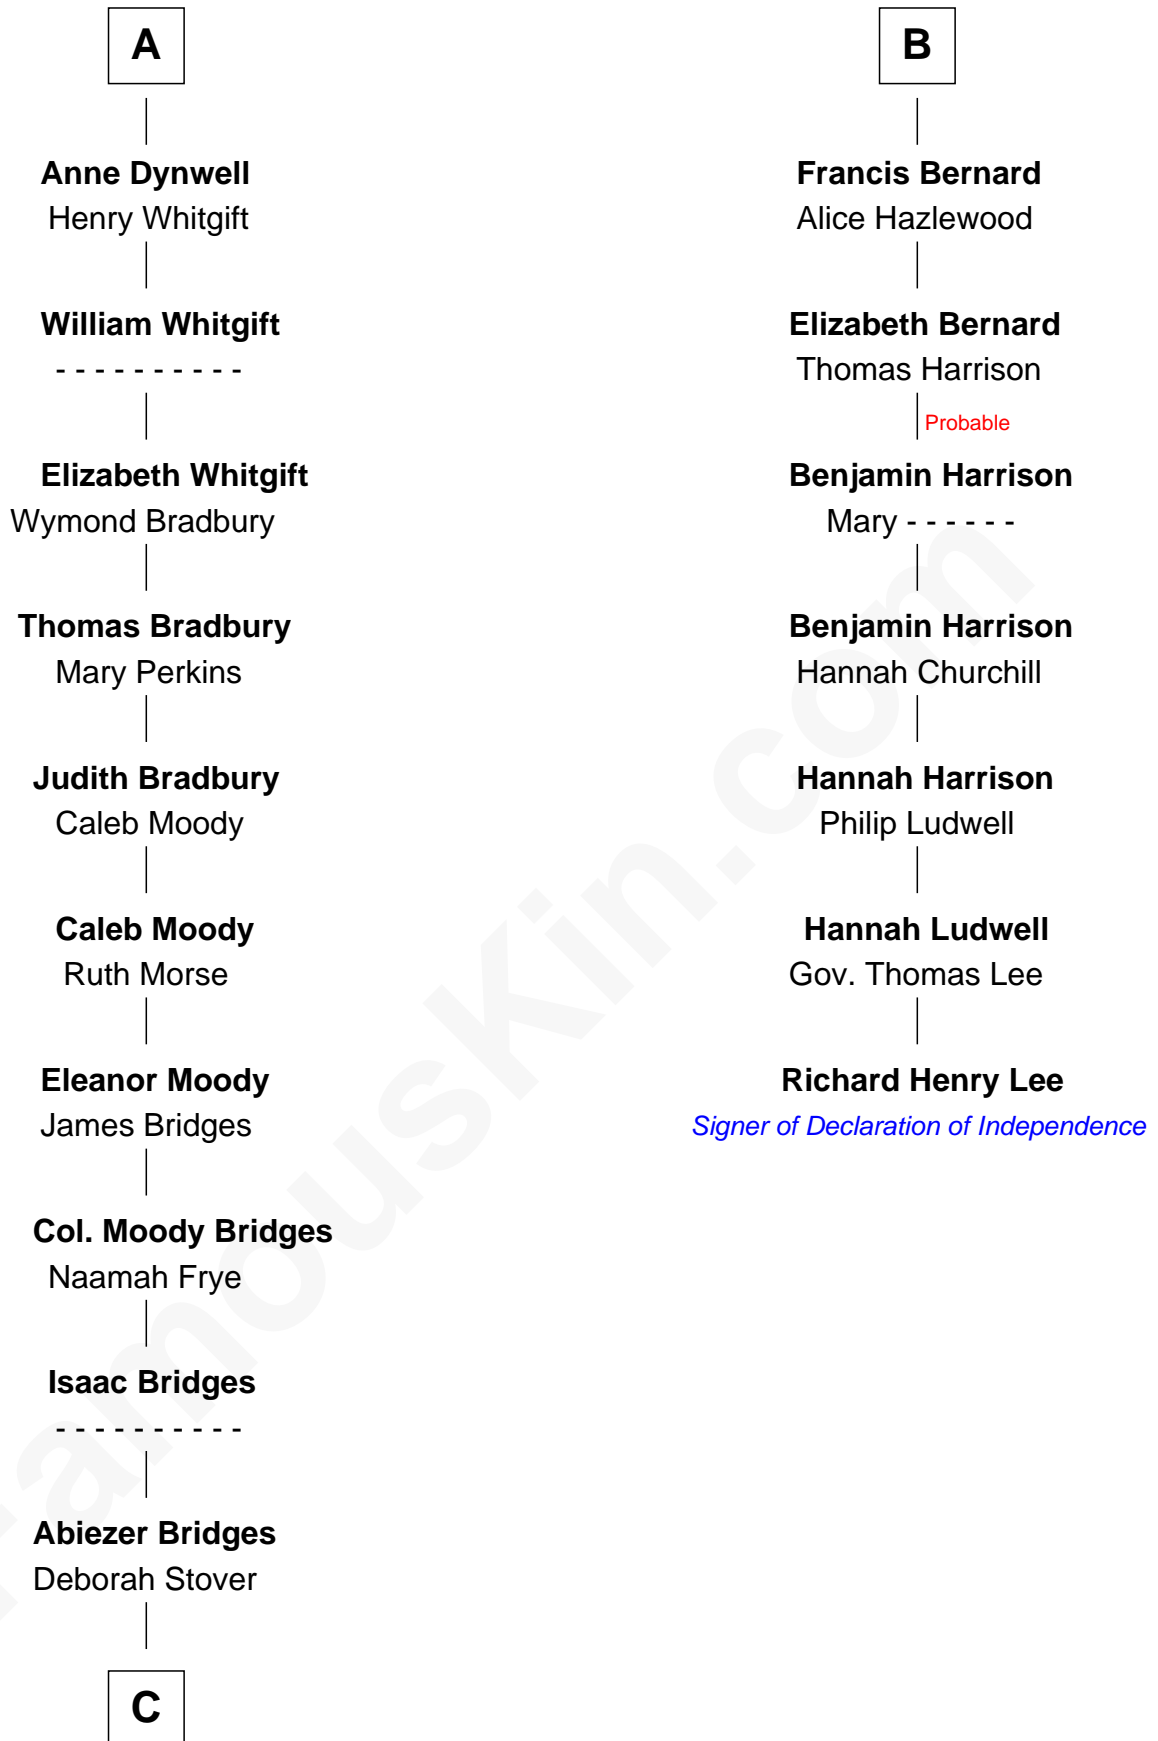

# FamousKin.com Relationship Chart of

**Owen Brewster**

*54th Governor of Maine*

13th cousin 7 times removed of

**Richard Henry Lee**

*Signer of the Declaration of Independence*

**Sir Thomas de Beauchamp**

Katherine de Mortimer

FamousKin.com