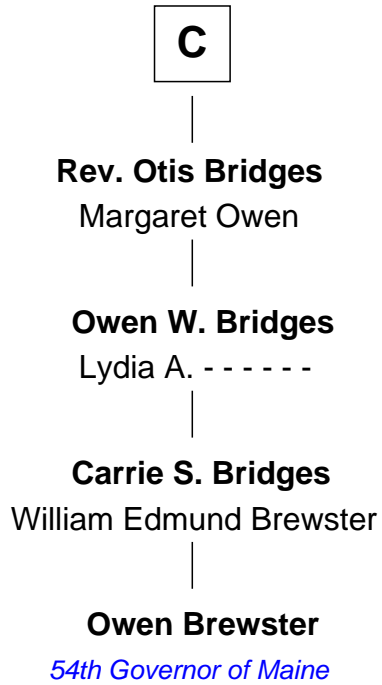

# FamousKin.com Relationship Chart of

**Owen Brewster**

*54th Governor of Maine*

13th cousin 7 times removed of

**Richard Henry Lee**

*Signer of the Declaration of Independence*

**Sir Thomas de Beauchamp**

Katherine de Mortimer