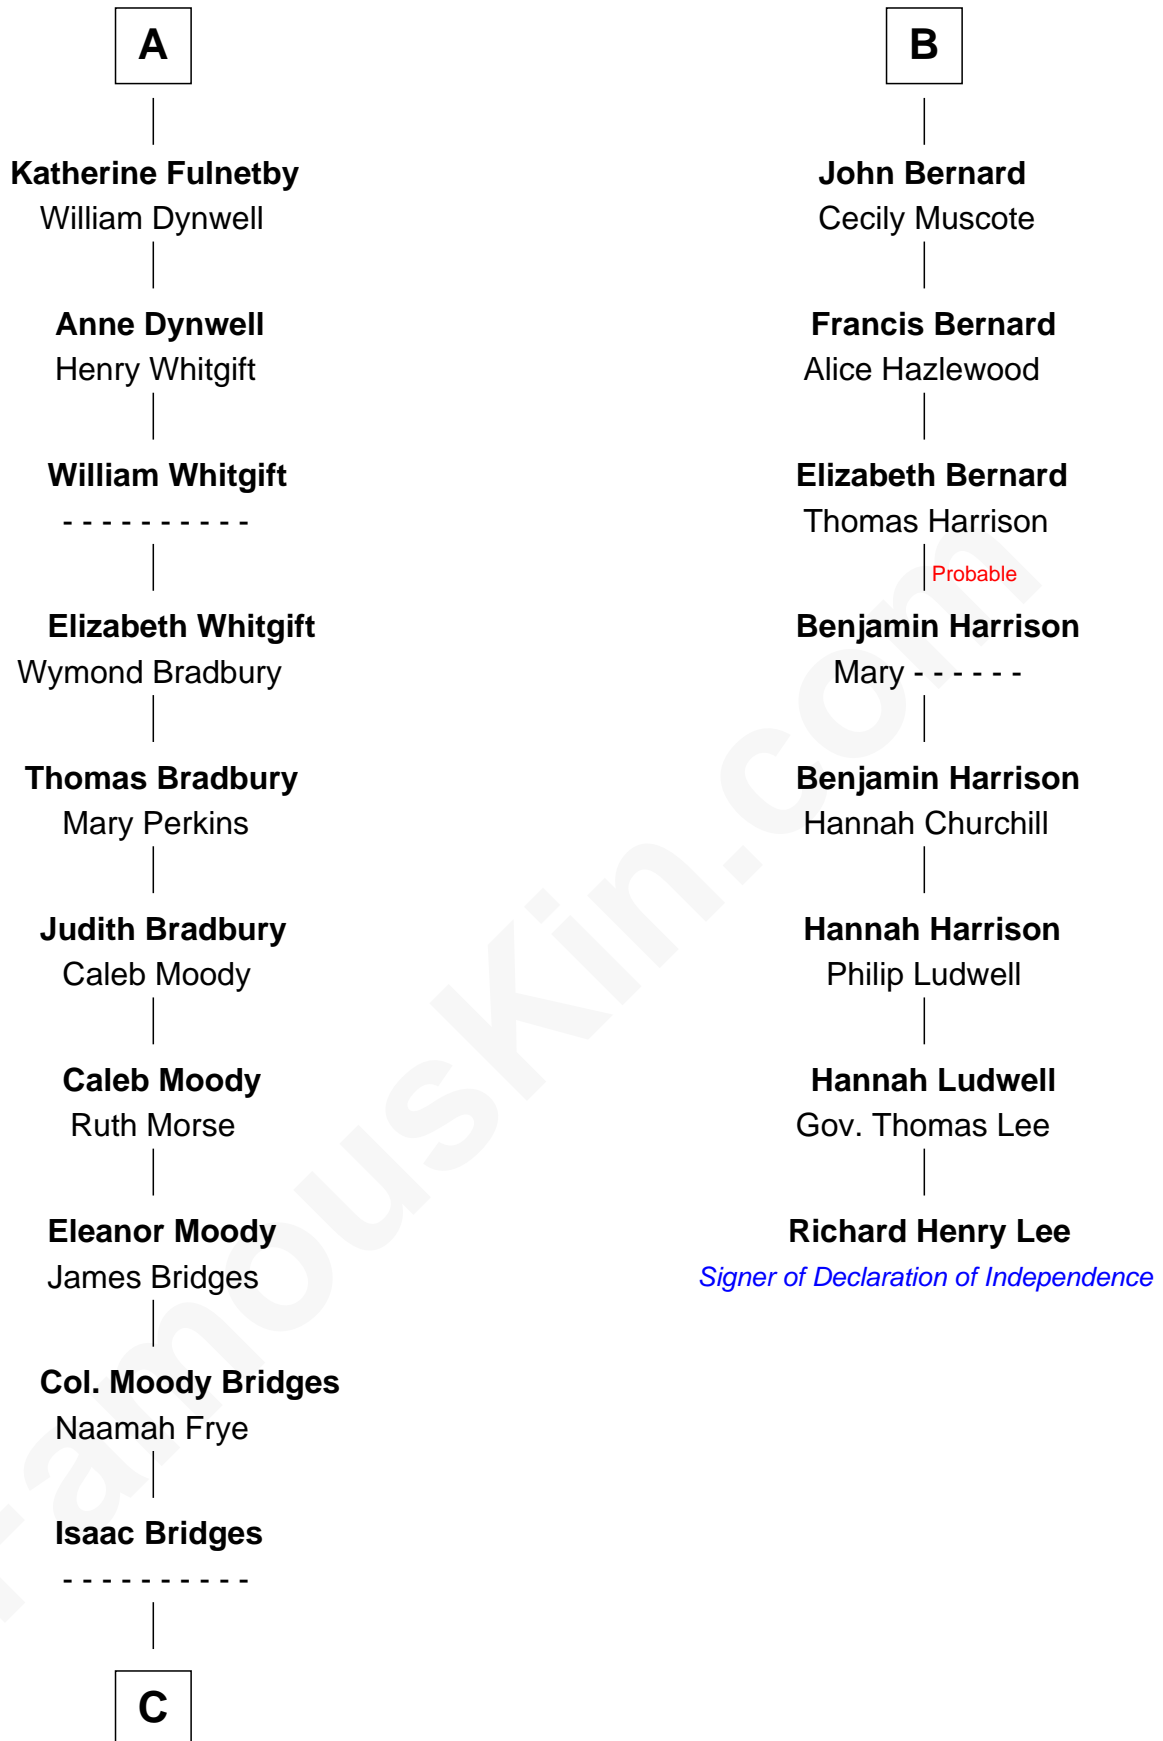

# FamousKin.com Relationship Chart of

**Owen Brewster**

*54th Governor of Maine*

14th cousin 7 times removed of

**Richard Henry Lee**

*Signer of the Declaration of Independence*

**Sir William le Scrope**  
Constance of Newsham

Margaret - - - - -

**Sir Richard Scrope**

Blanche de la Pole

**Roger Scrope**

Margaret Tiptoft

**Sir Richard Scrope**

Margaret de Neville

**Sir Henry le Scrope**

Elizabeth le Scrope

**Margaret Scrope**

John Bernard

**John Bernard**

Margaret Daundelyn

**B**

**C**

Abiezer Bridges

Deborah Stover

Rev. Otis Bridges

Margaret Owen

Owen W. Bridges

Lydia A. -----

Carrie S. Bridges

William Edmund Brewster

Owen Brewster