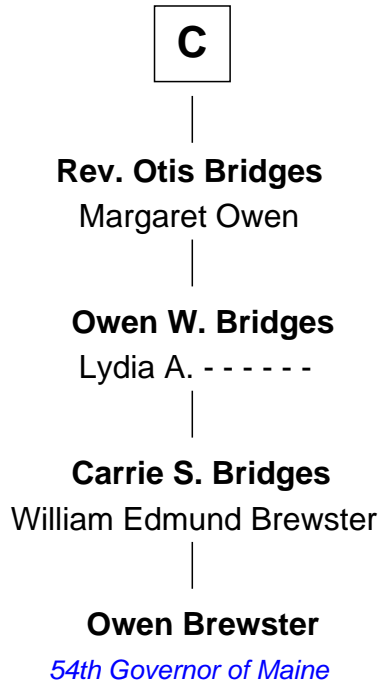

# FamousKin.com Relationship Chart of

**Owen Brewster**

*54th Governor of Maine*

13th cousin 7 times removed of

**Richard Henry Lee**

*Signer of the Declaration of Independence*

**Sir Henry de Percy**

Idoine de Clifford

**Isabel de Percy**  
Sir William de Aton

**Elizabeth de Aton**  
Sir John Conyers

**Robert Conyers**  
Isabel Pert

**Joan Conyers**  
Sir Philip Dymoke

**Sir Thomas Dymoke**  
Margaret de Welles

**Jane Dymoke**  
John Fulnetby

**Katherine Fulnetby**  
William Dynwell

**A**

**Maude de Percy**  
Sir John de Neville

**Sir Ralph Neville**  
Margaret de Stafford

**Margaret de Neville**  
Sir Richard Scrope

**Sir Henry le Scrope**  
Elizabeth le Scrope

**Margaret Scrope**  
John Bernard

**John Bernard**  
Margaret Daundelyn

**John Bernard**  
Cecily Muscote

**B**

FamousKin.com