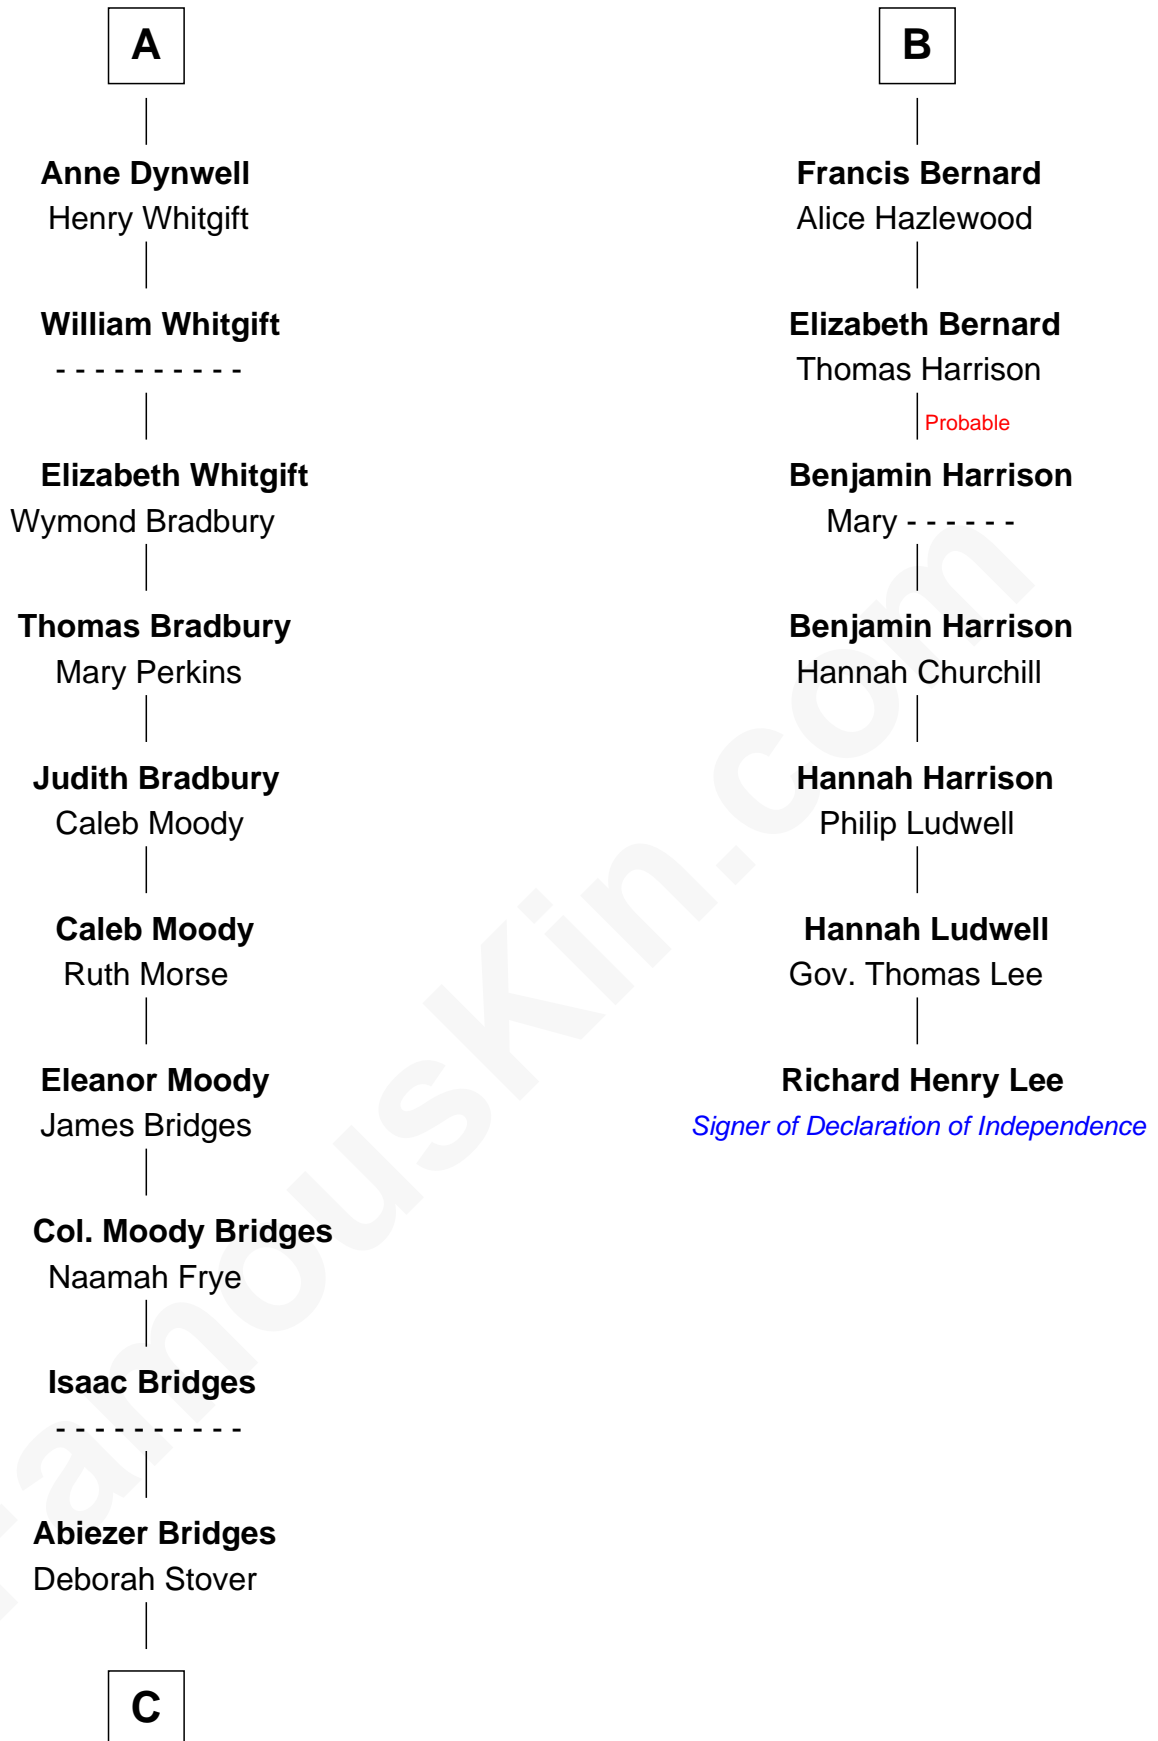

# FamousKin.com Relationship Chart of

**Owen Brewster**

*54th Governor of Maine*

13th cousin 7 times removed of

**Richard Henry Lee**

*Signer of the Declaration of Independence*

**Sir Henry de Percy**

Idoine de Clifford

**Isabel de Percy**  
Sir William de Aton

**Elizabeth de Aton**  
Sir John Conyers

**Robert Conyers**  
Isabel Pert

**Joan Conyers**  
Sir Philip Dymoke

**Sir Thomas Dymoke**  
Margaret de Welles

**Jane Dymoke**  
John Fulnetby

**Katherine Fulnetby**  
William Dynwell

**A**

**Maude de Percy**  
Sir John de Neville

**Sir Ralph Neville**  
Margaret de Stafford

**Margaret de Neville**  
Sir Richard Scrope

**Sir Henry le Scrope**  
Elizabeth le Scrope

**Margaret Scrope**  
John Bernard

**John Bernard**  
Margaret Daundelyn

**John Bernard**  
Cecily Muscote

**B**

FamousKin.com