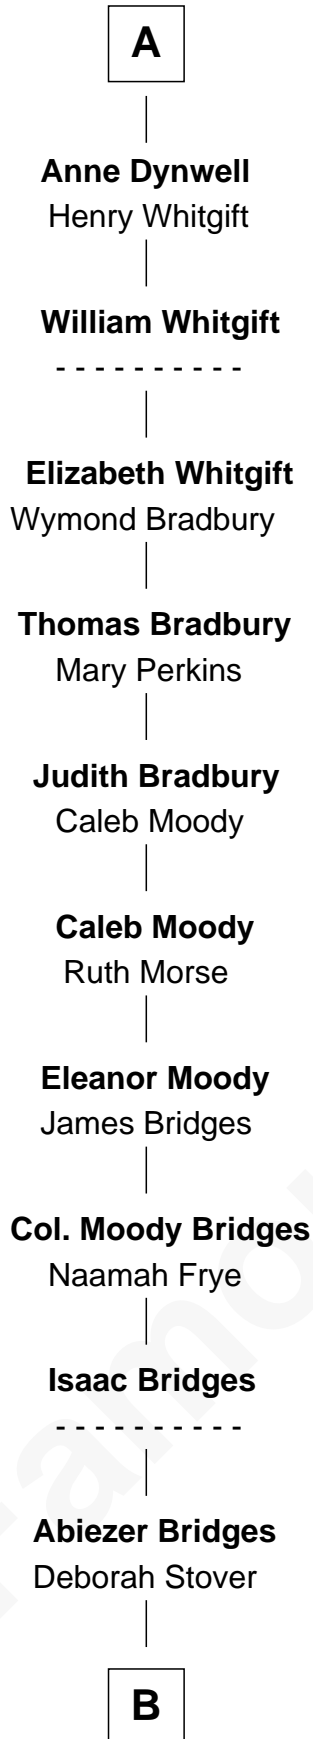

# FamousKin.com Relationship Chart of

**Owen Brewster**

*54th Governor of Maine*

5th cousin 15 times removed of

**Anne Boleyn**

*2nd Wife of King Henry VIII*

**Sir Thomas de Beauchamp**

Katherine de Mortimer

FamousKin.com