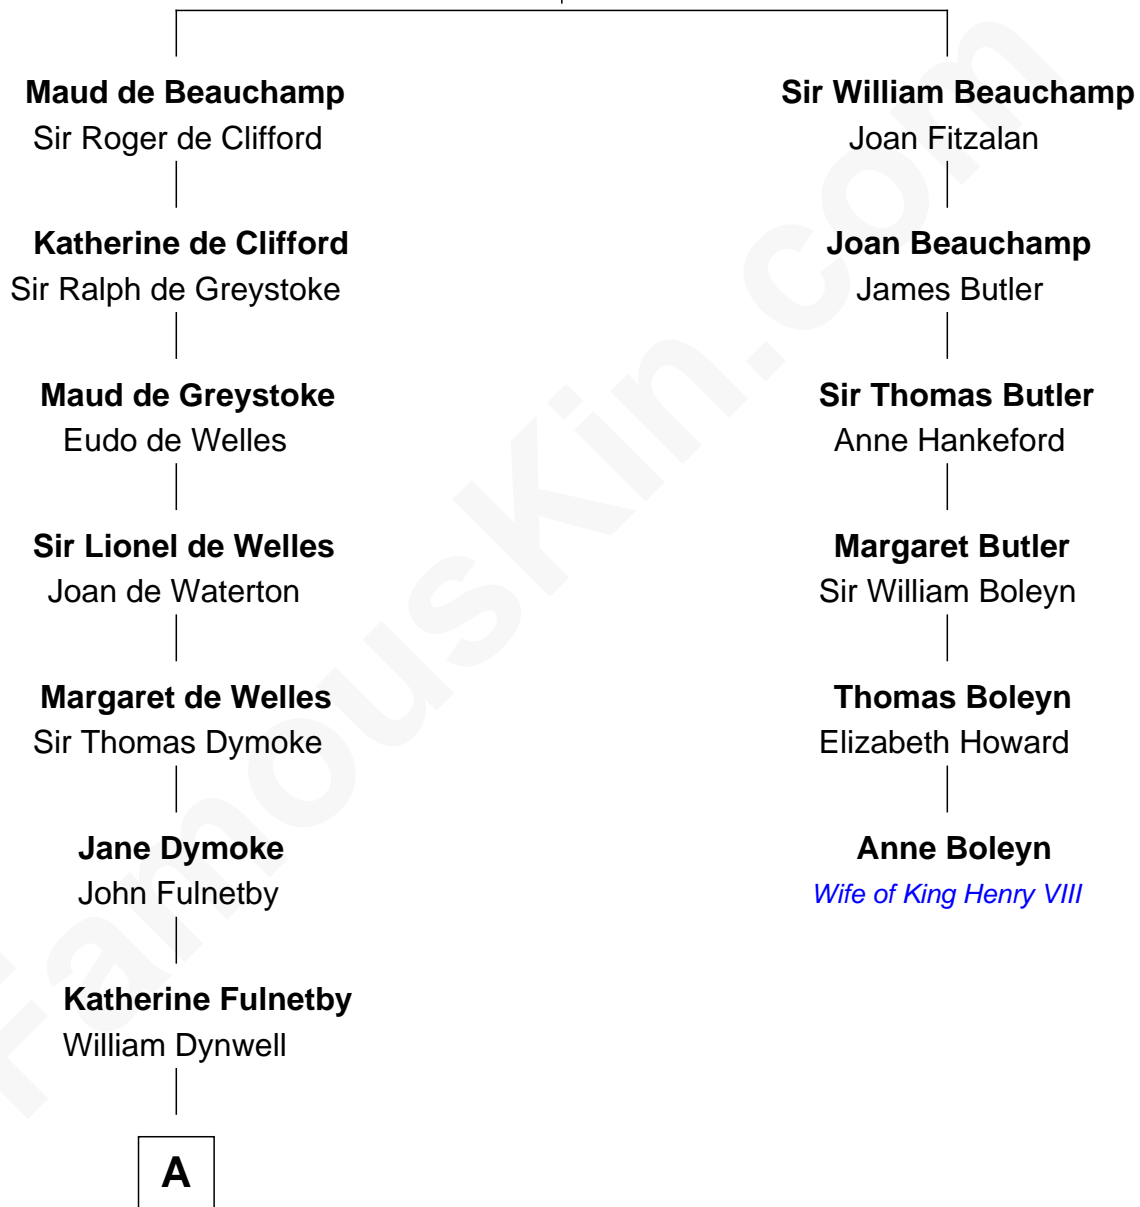

# FamousKin.com Relationship Chart of

**Owen Brewster**

*54th Governor of Maine*

5th cousin 15 times removed of

**Anne Boleyn**

*2nd Wife of King Henry VIII*

**Sir Thomas de Beauchamp**

Katherine de Mortimer

FamousKin.com