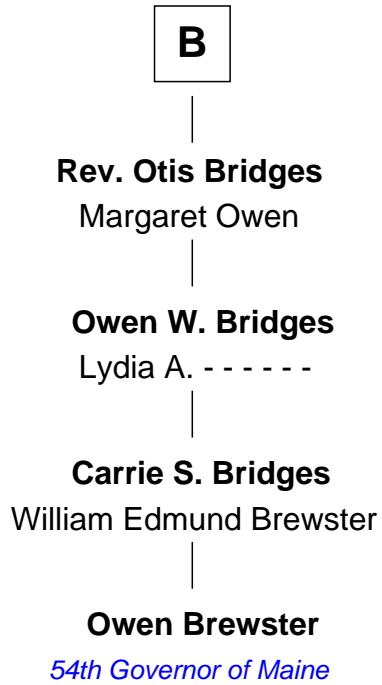

# FamousKin.com Relationship Chart of

**Owen Brewster**

*54th Governor of Maine*

5th cousin 15 times removed of

**Anne Boleyn**

*2nd Wife of King Henry VIII*

**Sir Thomas de Beauchamp**

Katherine de Mortimer