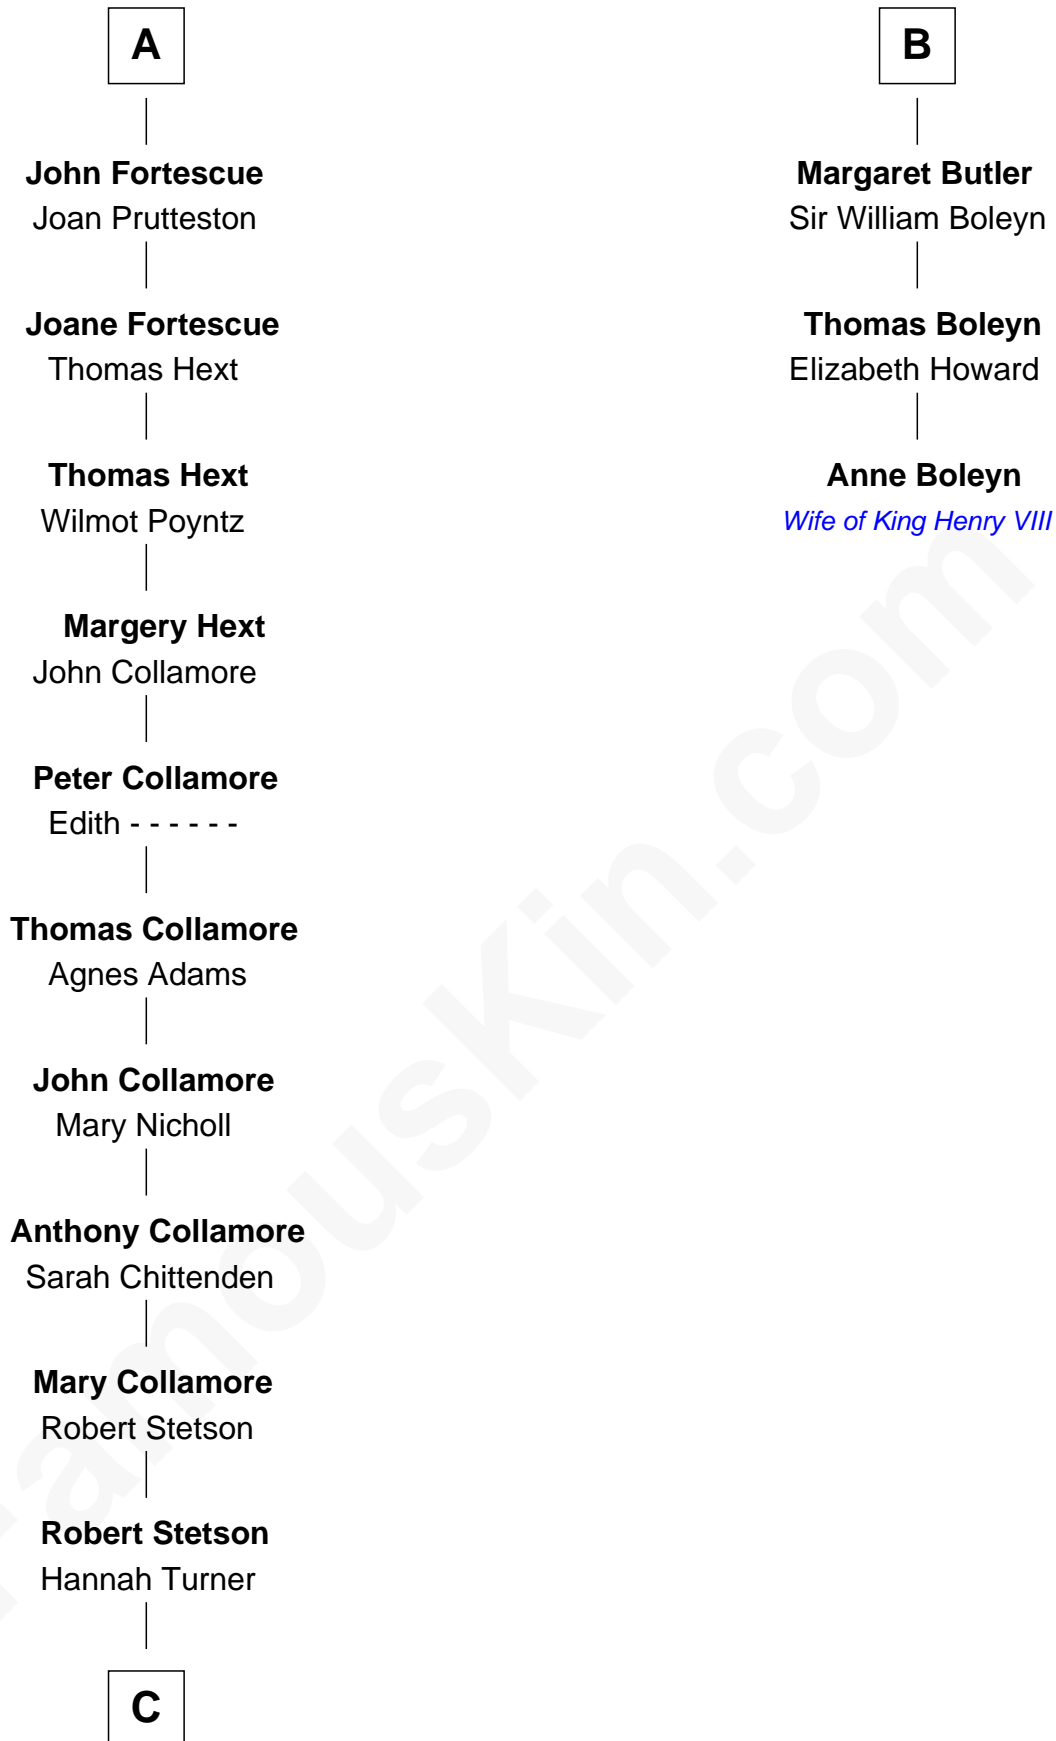

FamousKin.com Relationship Chart of

Owen Brewster

54th Governor of Maine

9th cousin 12 times removed of

Anne Boleyn

2nd Wife of King Henry VIII

Sir Geoffrey FitzPiers

Aveline de Clare

C

—
Martha Stetson
Morgan Brewster

—
William Brewster
Christina Briggs

—
Abiatha B. Brewster
Clara Warren

—
William Edmund Brewster
Carrie S. Bridges

—
Owen Brewster
54th Governor of Maine

FamousKin.com