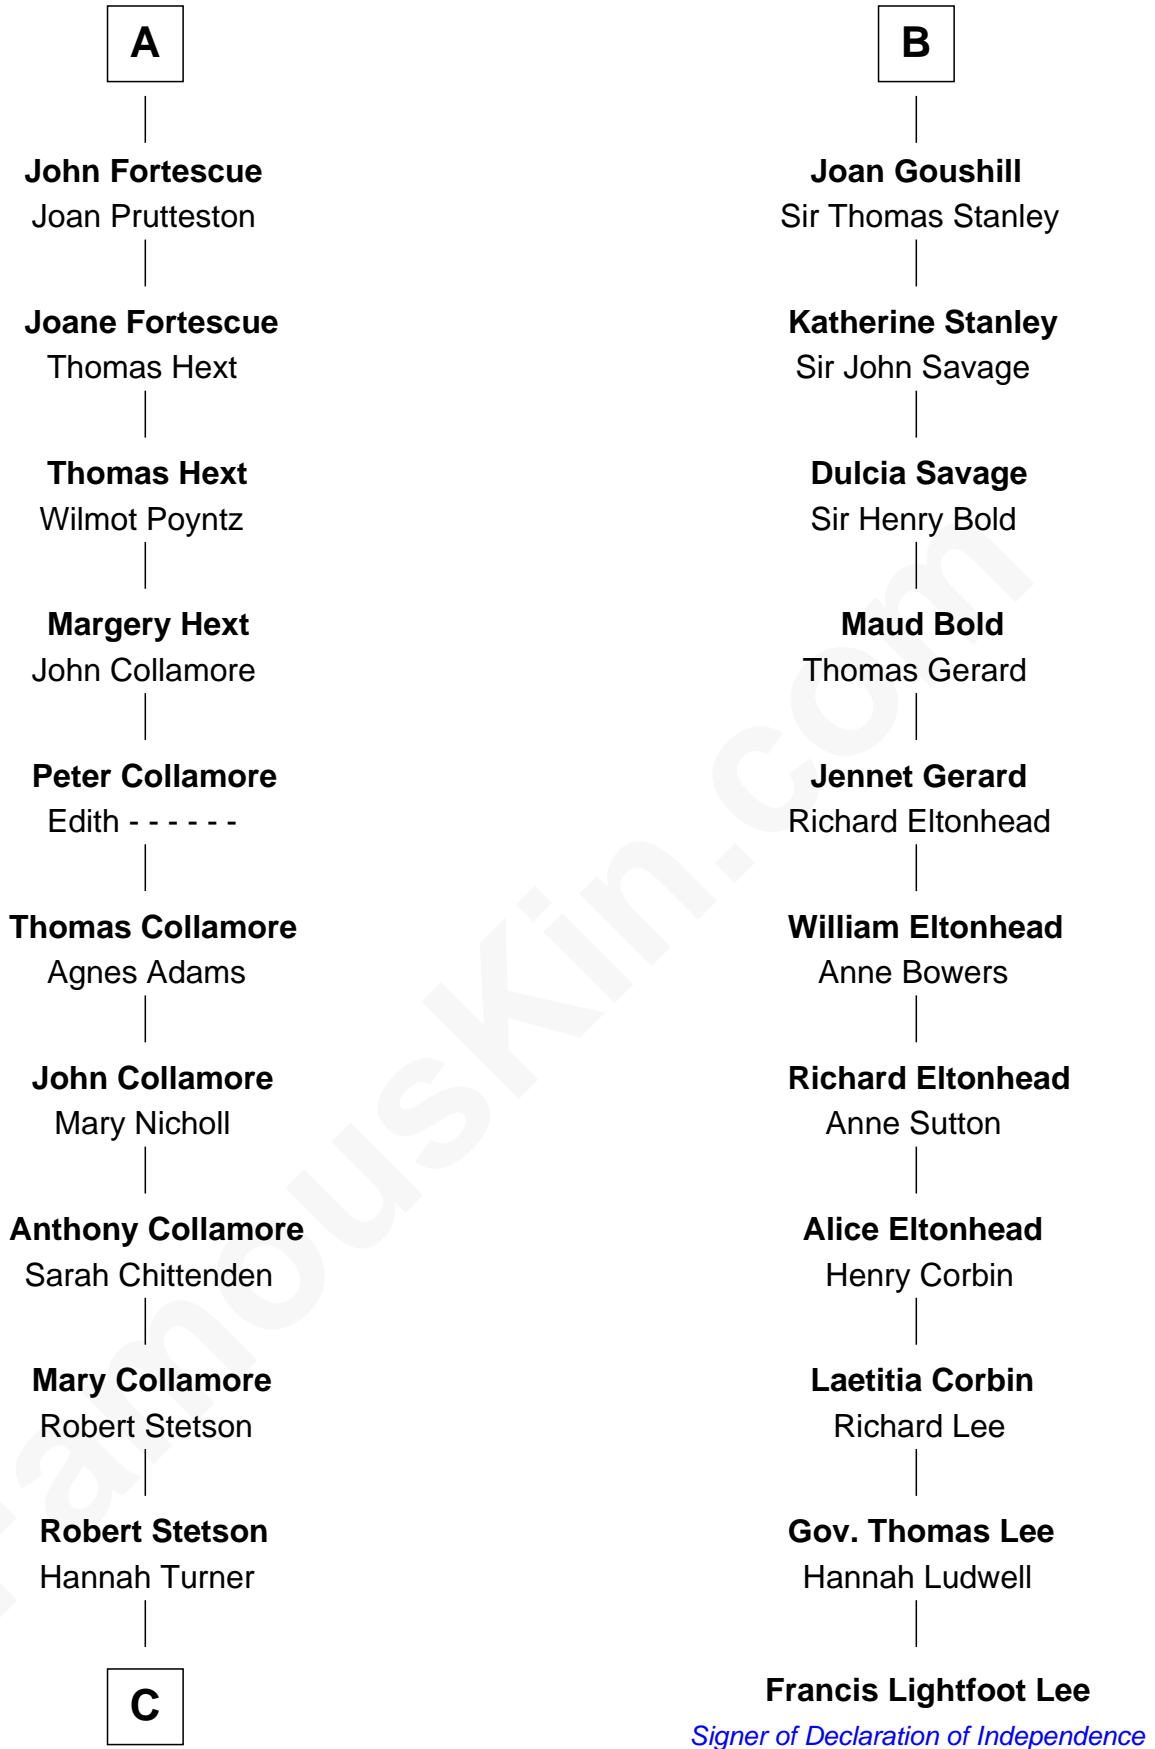

# FamousKin.com Relationship Chart of

**Owen Brewster**

*54th Governor of Maine*

17th cousin 4 times removed of

**Francis Lightfoot Lee**

*Signer of the Declaration of Independence*

**C**

—  
**Martha Stetson**  
Morgan Brewster

—  
**William Brewster**  
Christina Briggs

—  
**Abiatha B. Brewster**  
Clara Warren

—  
**William Edmund Brewster**  
Carrie S. Bridges

—  
**Owen Brewster**  
*54th Governor of Maine*

FamousKin.com