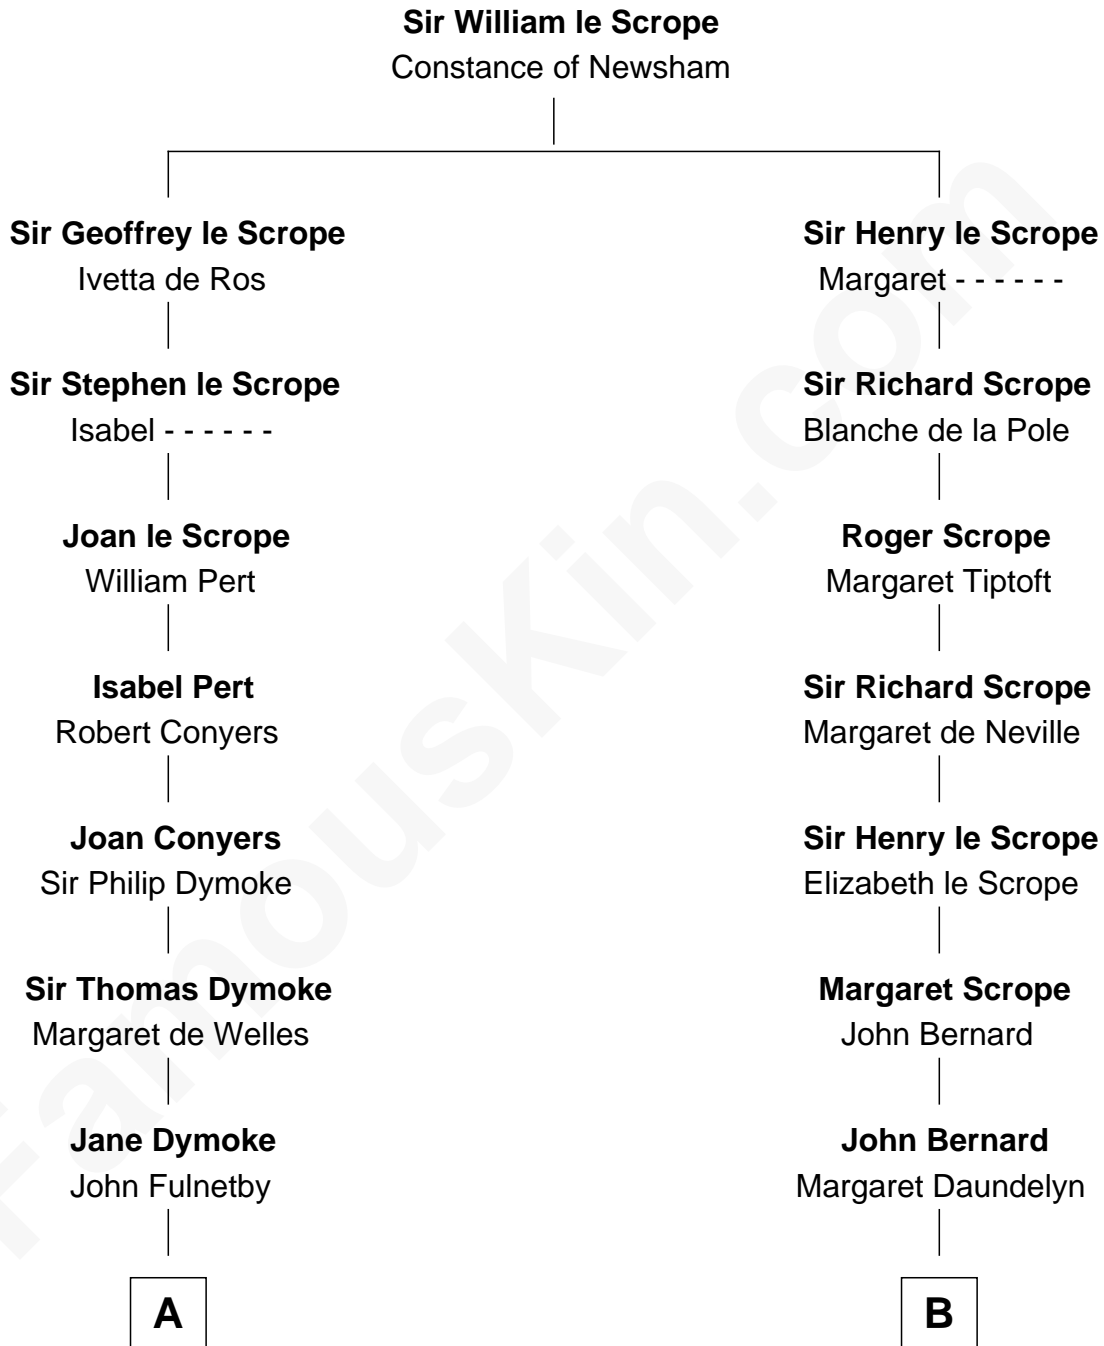

# FamousKin.com Relationship Chart of

**Owen Brewster**

*54th Governor of Maine*

14th cousin 7 times removed of

**Francis Lightfoot Lee**

*Signer of the Declaration of Independence*

**C**

Abiezer Bridges

*54th Governor of Maine*

FamousKin.com