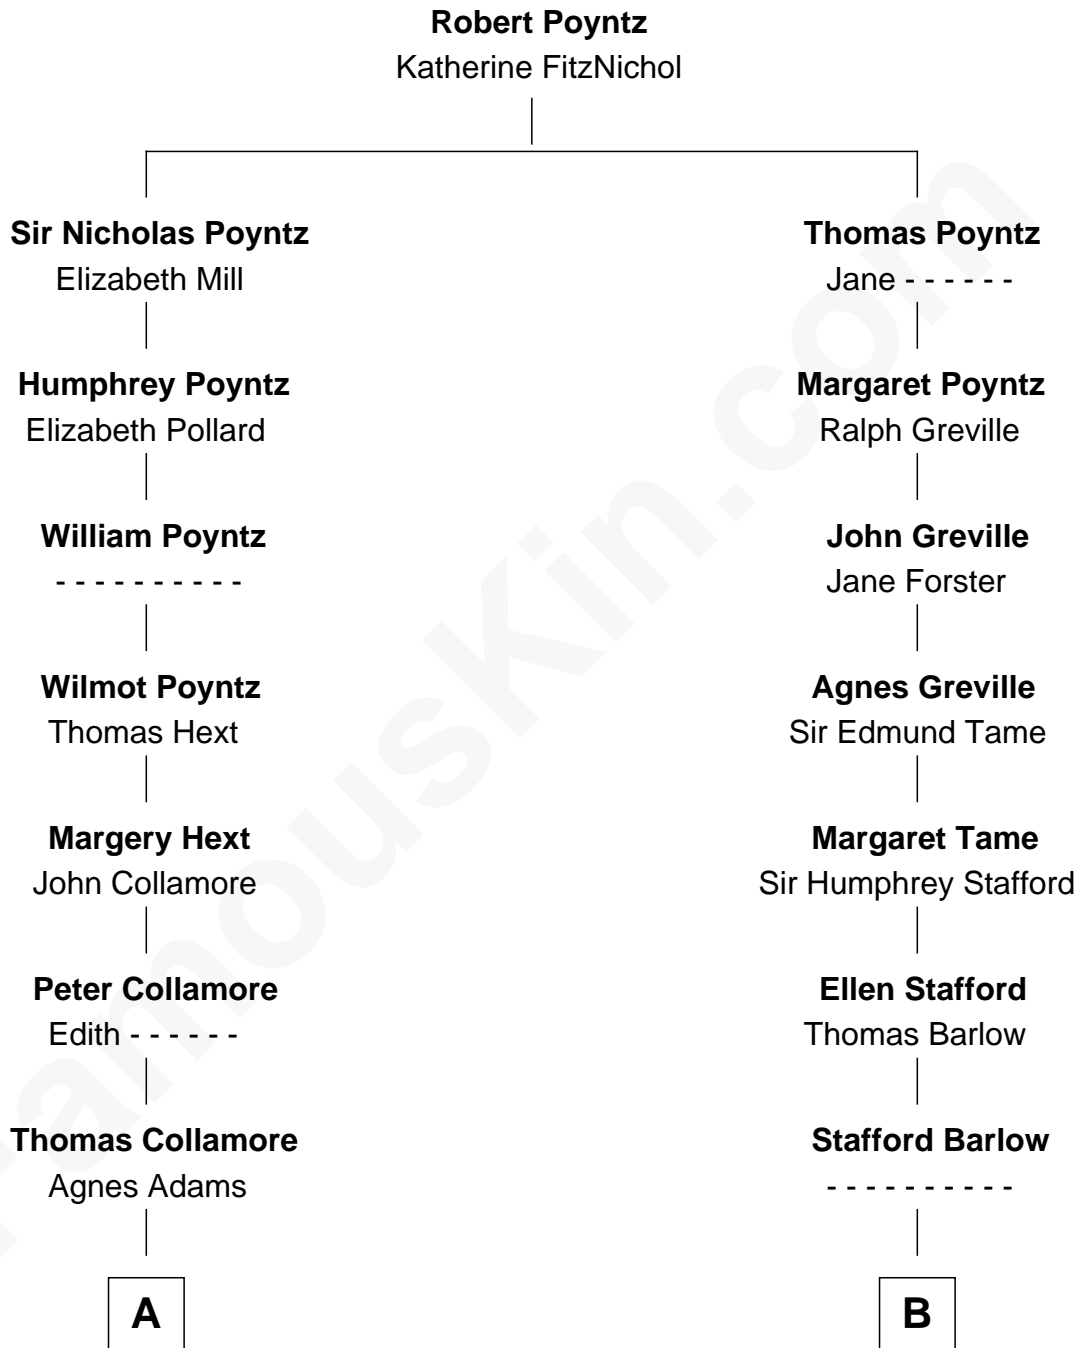

FamousKin.com Relationship Chart of

Owen Brewster

54th Governor of Maine

15th cousin 5 times removed of

Amy Adams

Movie Actress

C

Grant Levi Hammond

Rita Otterbeck

Colleen Hammond

Joseph Hugh Hicken

Kathryn Hicken

Richard Kent Adams

Amy Adams

Movie Actress