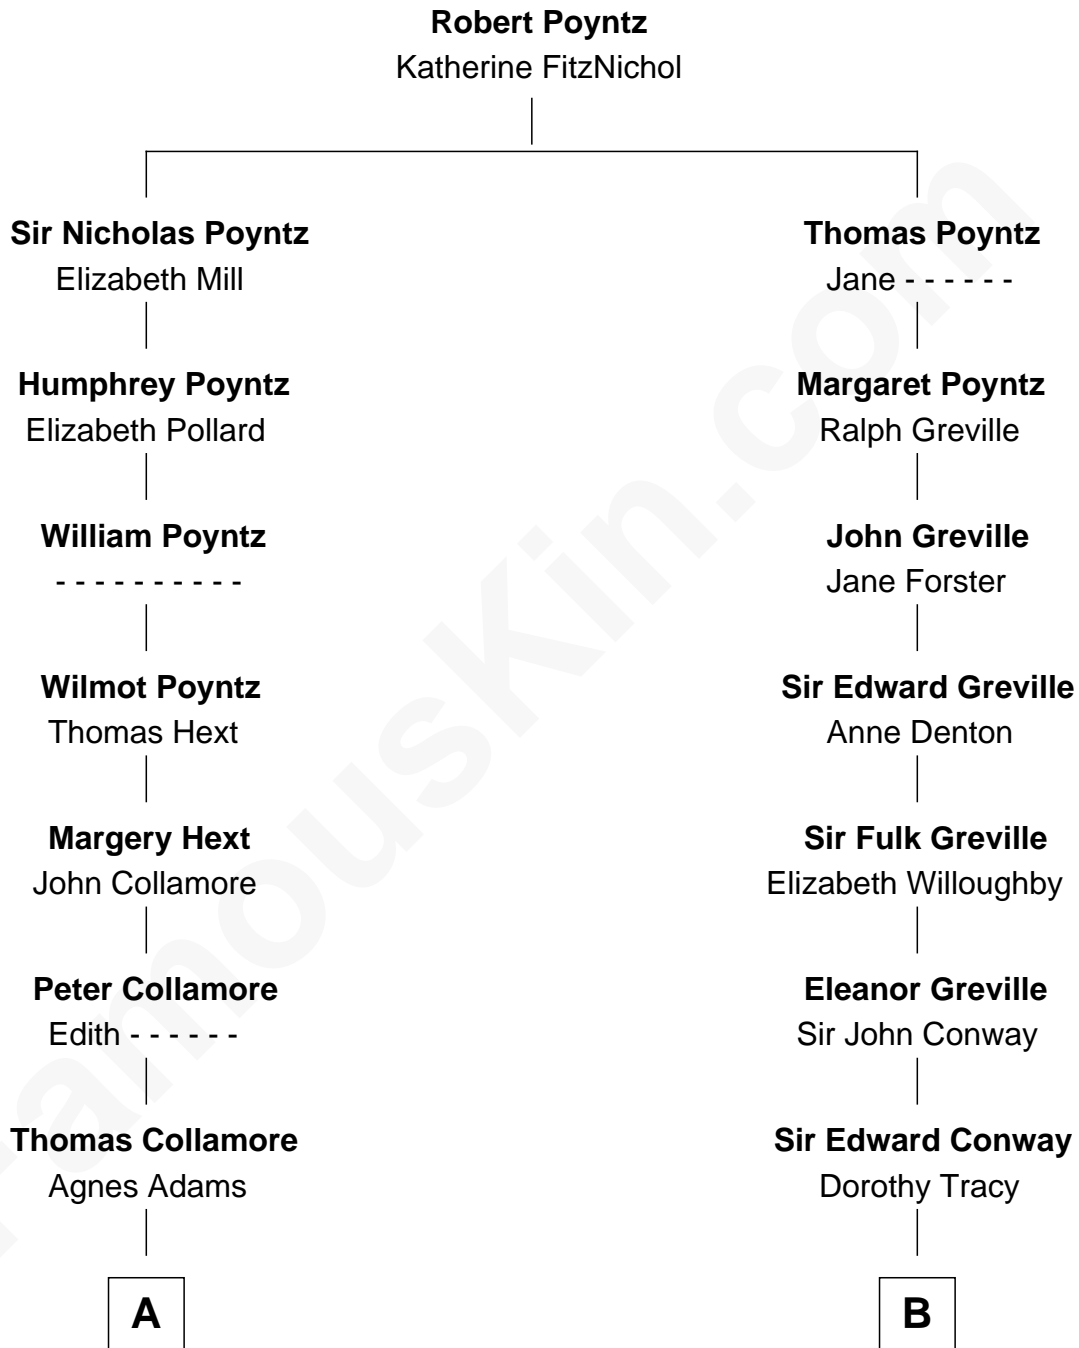

FamousKin.com Relationship Chart of

Owen Brewster

54th Governor of Maine

15th cousin 2 times removed of

Queen Elizabeth II

Queen of the United Kingdom

Elizabeth II photo by [Eric Draper](#)