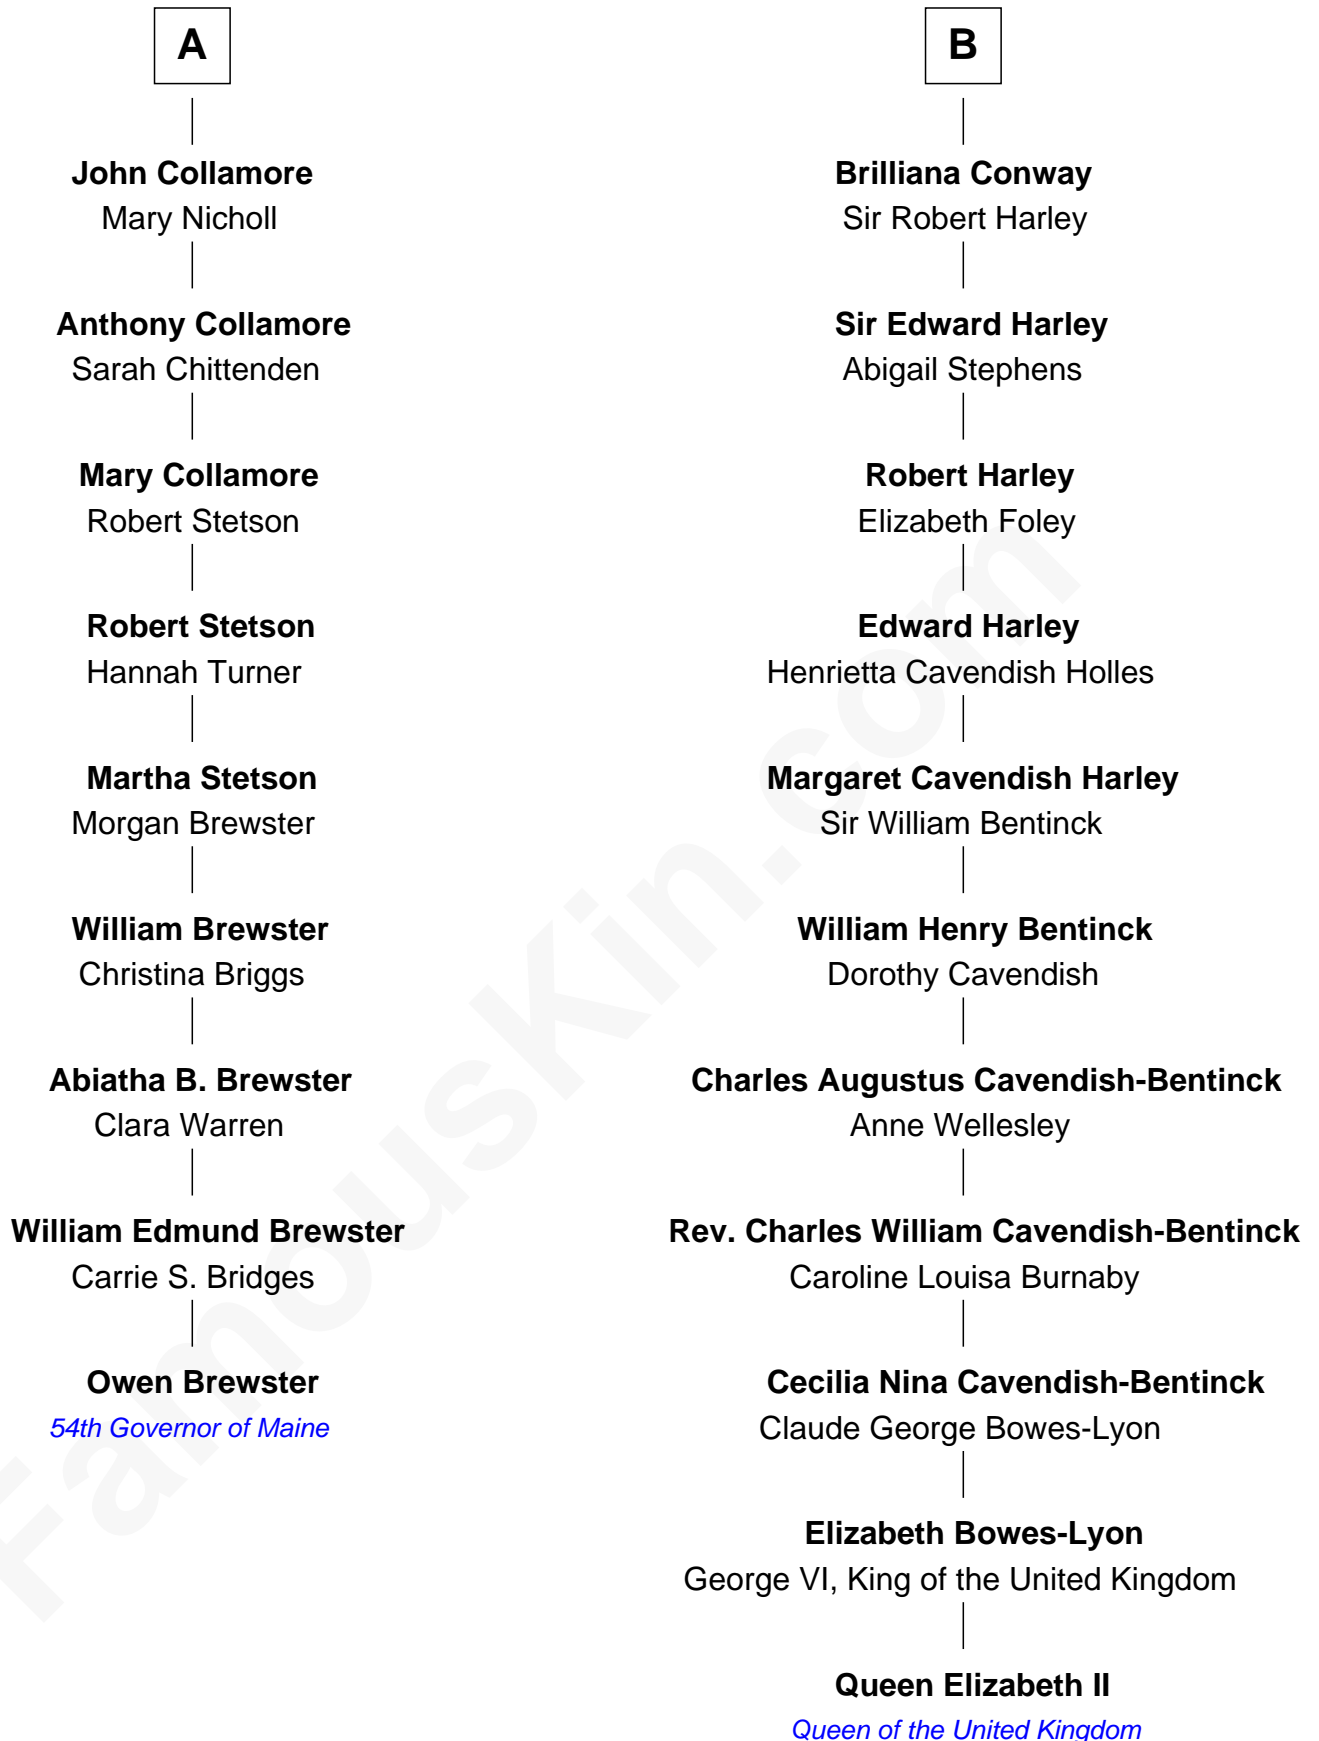

FamousKin.com Relationship Chart of

Owen Brewster

54th Governor of Maine

15th cousin 2 times removed of

Queen Elizabeth II

Queen of the United Kingdom

Elizabeth II photo by [Eric Draper](#)