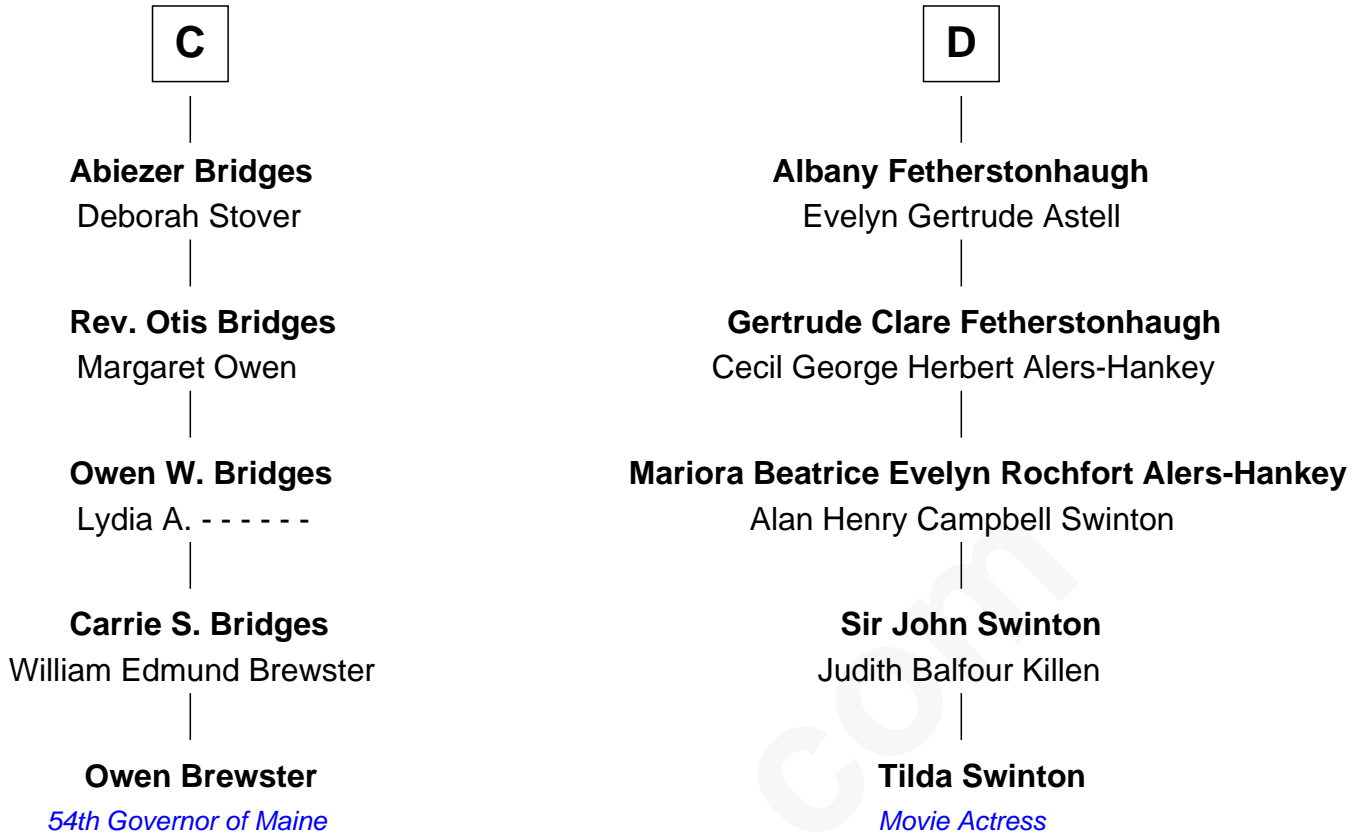

FamousKin.com Relationship Chart of

Owen Brewster

54th Governor of Maine

21st cousin of

Tilda Swinton

Movie Actress

Sir Hugh I de Audley

Iseult de Mortimer

Tilda Swinton photo by [Nicolas Genin](#) ([CC BY-SA 2.0](#))