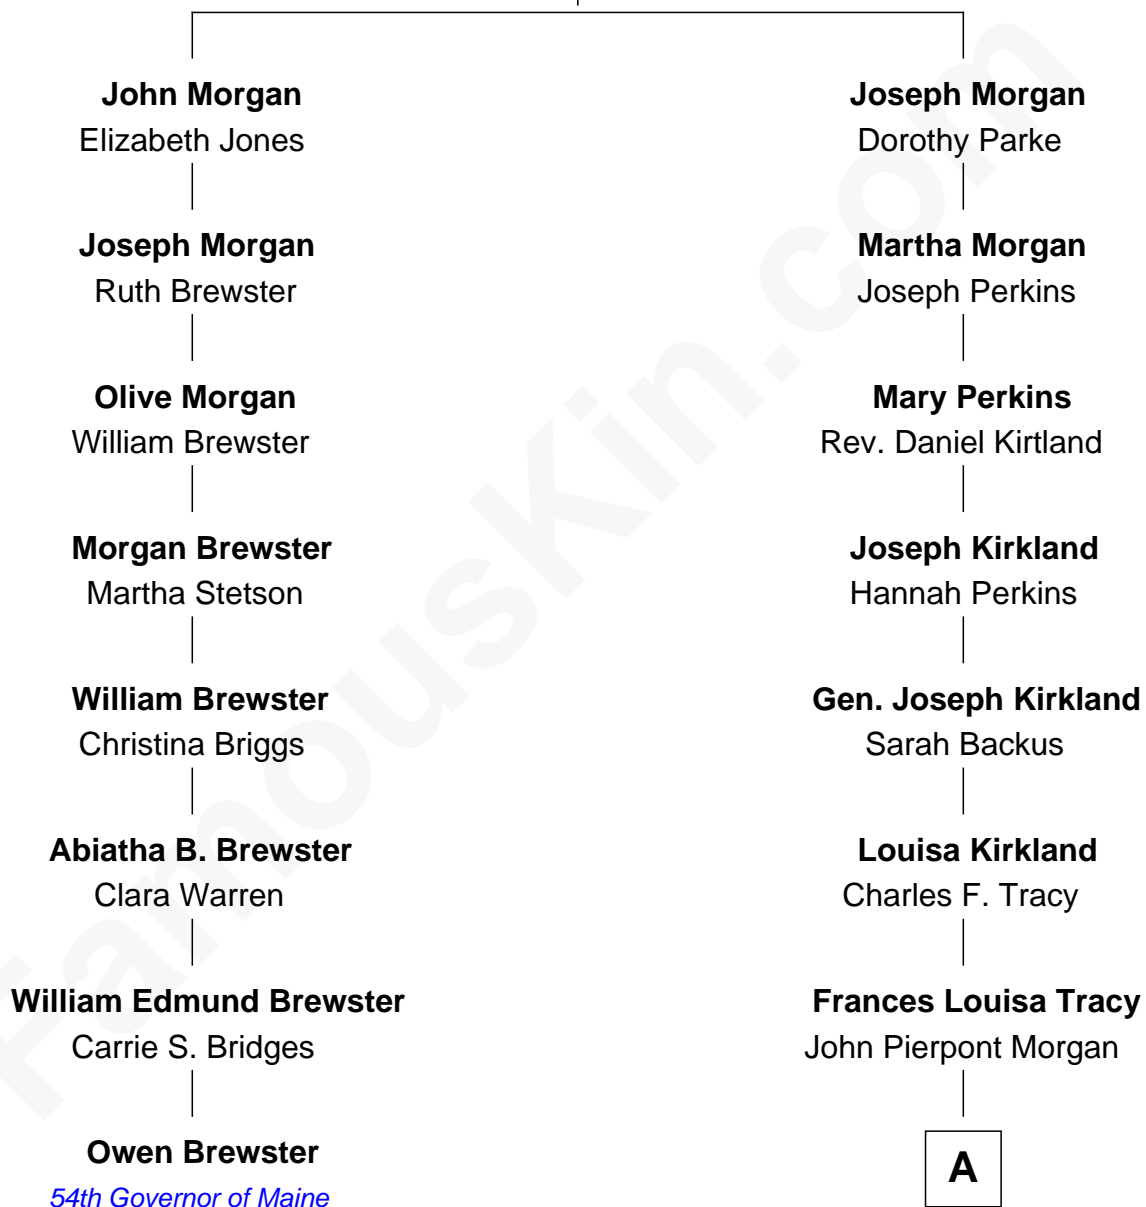

# FamousKin.com Relationship Chart of

**Owen Brewster**

*54th Governor of Maine*

7th cousin 1 time removed of

**Henry Sturgis Morgan**

*Co-Founder of Morgan Stanley*

**James Morgan**

Margery Hill

A

John Pierpont Morgan

Jane Norton Grew

Henry Sturgis Morgan

*Co-Founder of Morgan Stanley*

FamousKin.com