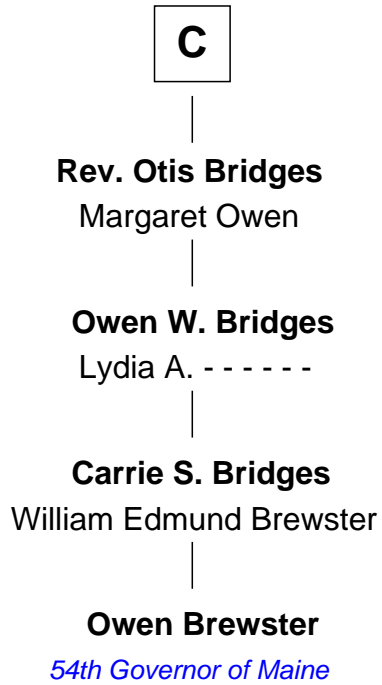

FamousKin.com Relationship Chart of

Owen Brewster

54th Governor of Maine

16th cousin 4 times removed of

Fitzhugh Lee

40th Governor of Virginia

Sir Thomas de Beauchamp

Katherine de Mortimer