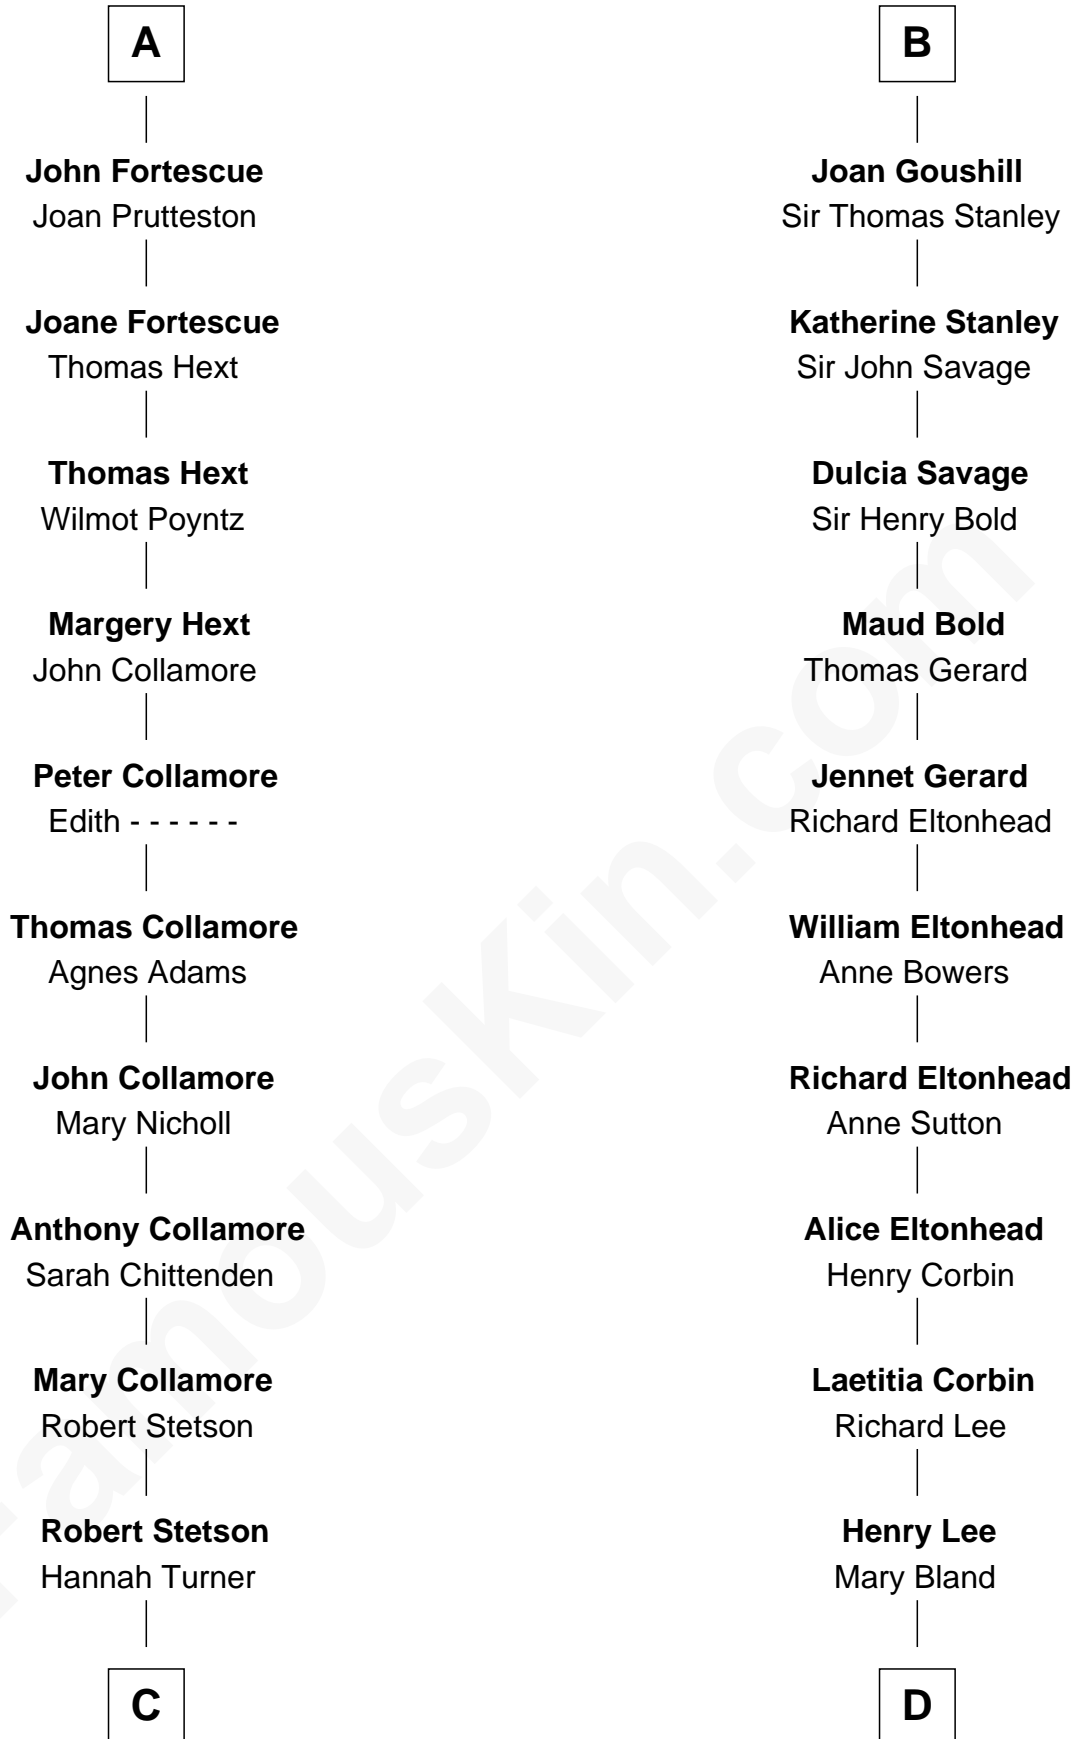

FamousKin.com Relationship Chart of

Owen Brewster

54th Governor of Maine

20th cousin 1 time removed of

Fitzhugh Lee

40th Governor of Virginia

Sir Geoffrey FitzPiers

Aveline de Clare

C

Martha Stetson
Morgan Brewster

William Brewster
Christina Briggs

Abiatha B. Brewster
Clara Warren

William Edmund Brewster
Carrie S. Bridges

Owen Brewster
54th Governor of Maine

D

Col. Henry Lee
Lucy Grymes

Maj. Gen. Henry Lee
Anne Hill Carter

Sydney Smith Lee
Anna Maria Mason

Fitzhugh Lee
40th Governor of Virginia