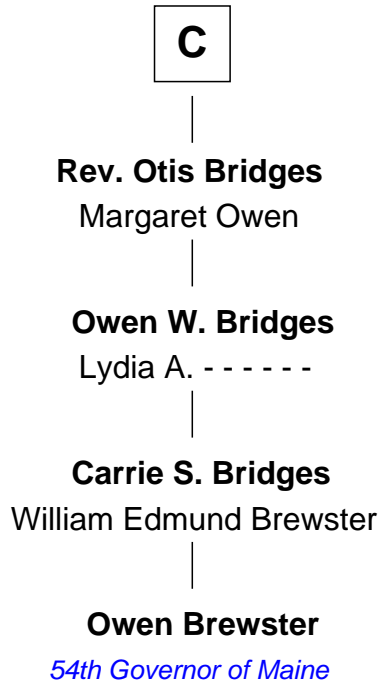

FamousKin.com Relationship Chart of

Owen Brewster

54th Governor of Maine

16th cousin 4 times removed of

Fitzhugh Lee

40th Governor of Virginia

FamousKin.com