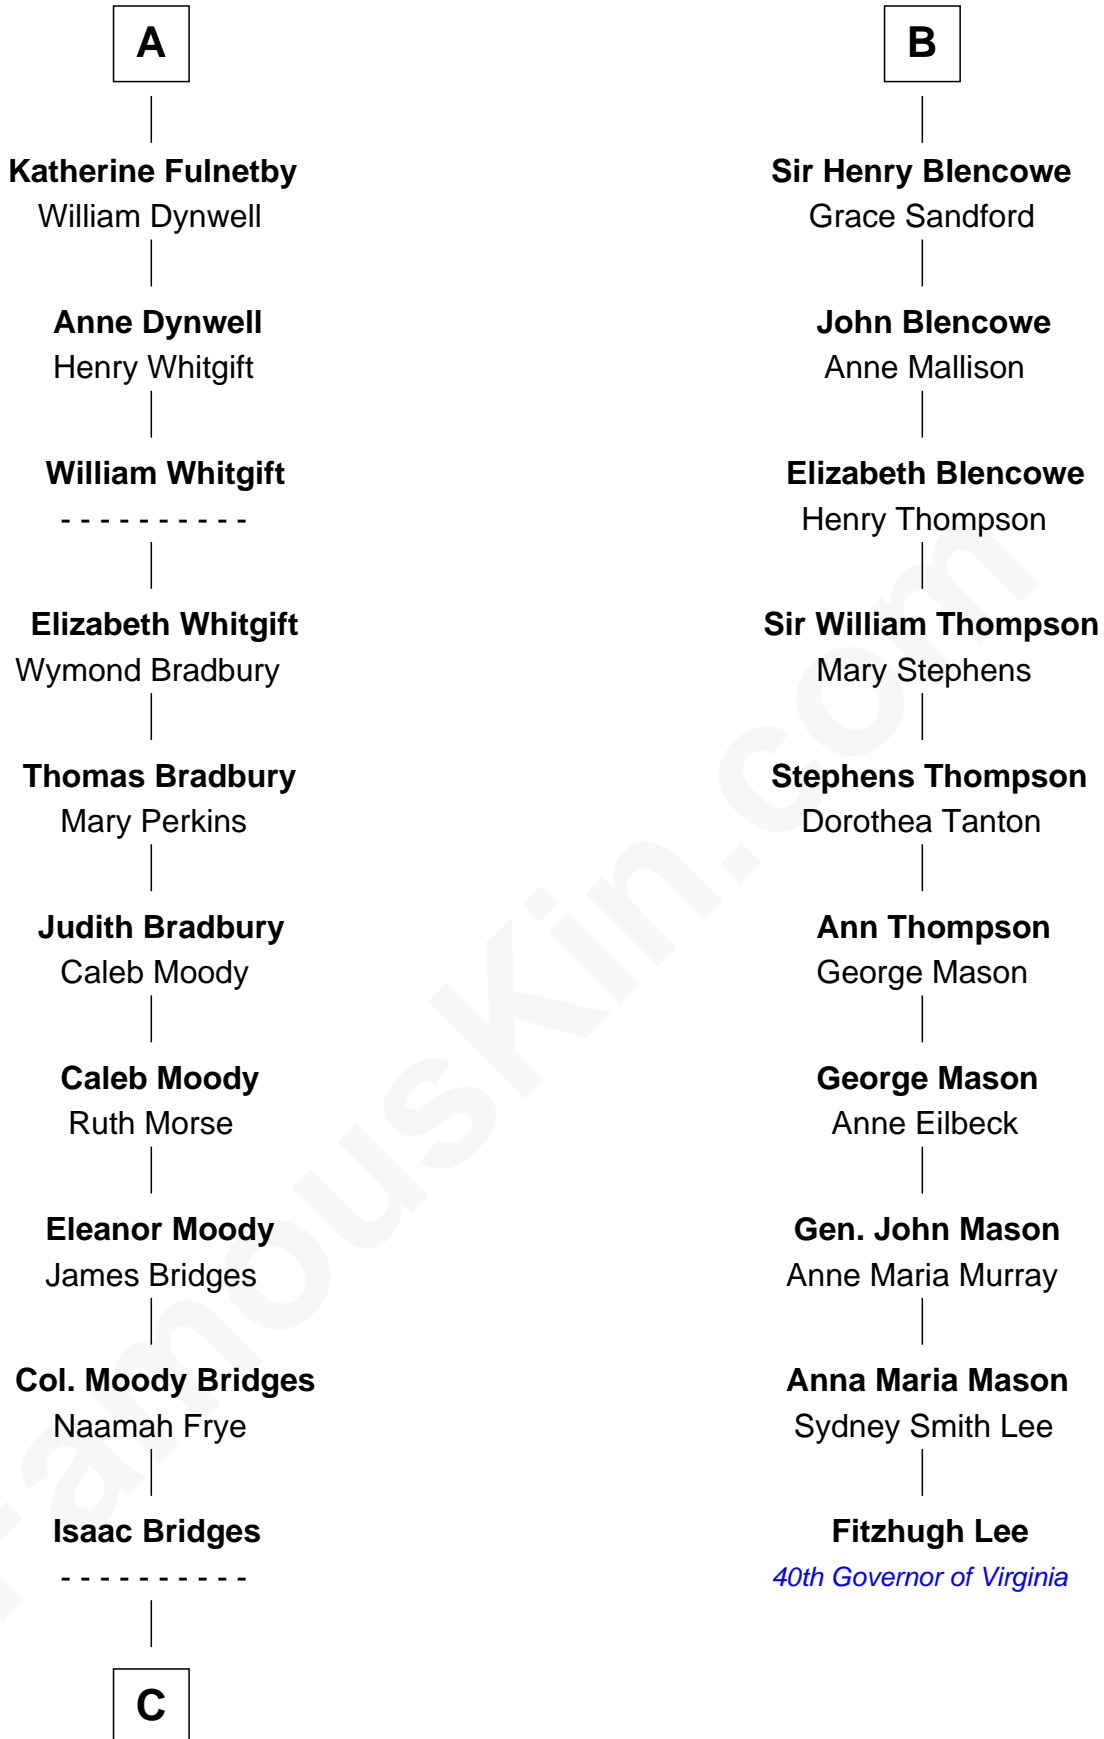

# FamousKin.com Relationship Chart of

**Owen Brewster**

*54th Governor of Maine*

16th cousin 5 times removed of

**Fitzhugh Lee**

*40th Governor of Virginia*

**Sir Maurice de Berkeley**

Eve la Zouche

Katherine de Clyvedon

**Sir John Berkeley**

Elizabeth Betteshorne

**Elizabeth Berkeley**

Sir John Sutton

**Sir Edmund Sutton**

Matilda Clifford

**Thomas Dudley**

Grace Threlkeld

**Winifred Dudley**

Anthony Blencowe

**Richard Blencowe**

Apollonia Tolson

**B**

**C**

Abiezer Bridges