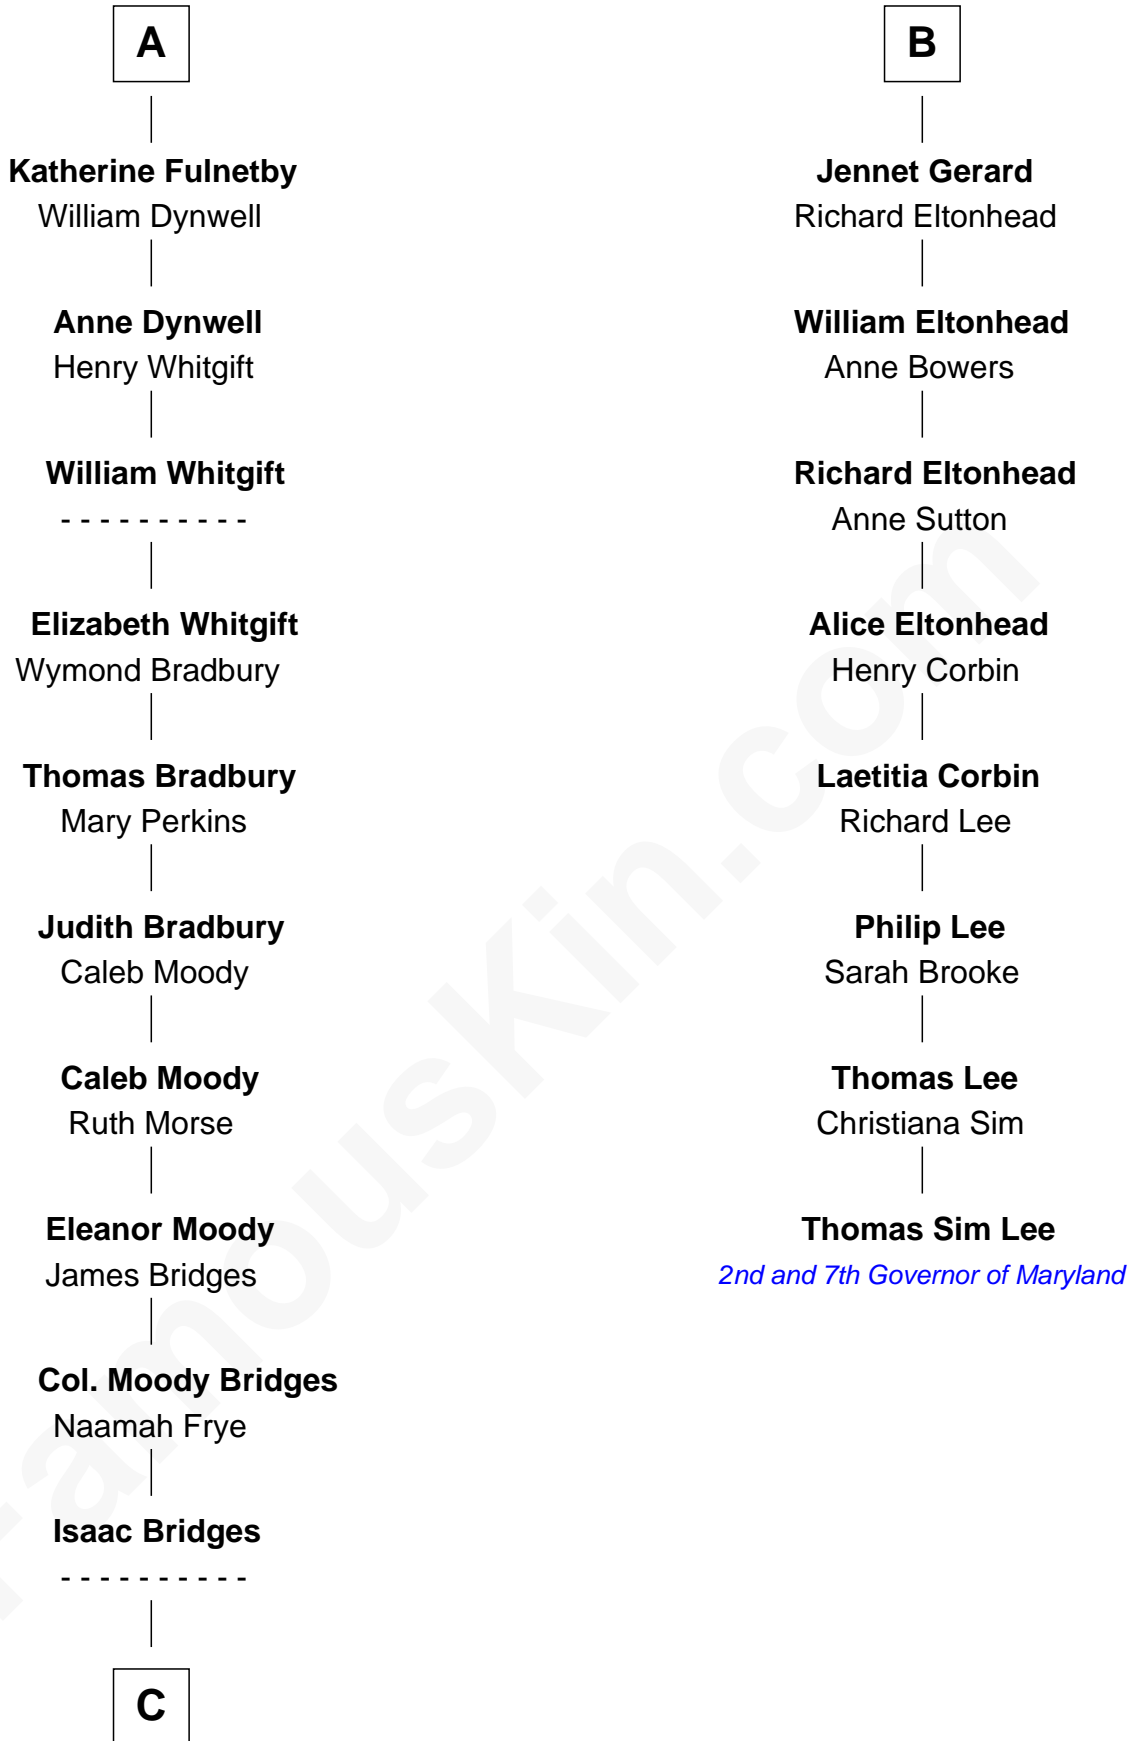

# FamousKin.com Relationship Chart of

**Owen Brewster**

*54th Governor of Maine*

14th cousin 7 times removed of

**Thomas Sim Lee**

*2nd and 7th Governor of Maryland*

**Henry Plantagenet**

Maud de Chaworth

Richard Fitzalan

**Sir Richard Fitzalan**

Elizabeth de Bohun

**Elizabeth Fitzalan**

Sir Robert Goushill

**Joan Goushill**

Sir Thomas Stanley

**Katherine Stanley**

Sir John Savage

**Dulcia Savage**

Sir Henry Bold

**Maud Bold**

Thomas Gerard

**B**

**C**

Abiezer Bridges

Deborah Stover

Rev. Otis Bridges

Margaret Owen

Owen W. Bridges

Lydia A. -----

Carrie S. Bridges

William Edmund Brewster

Owen Brewster