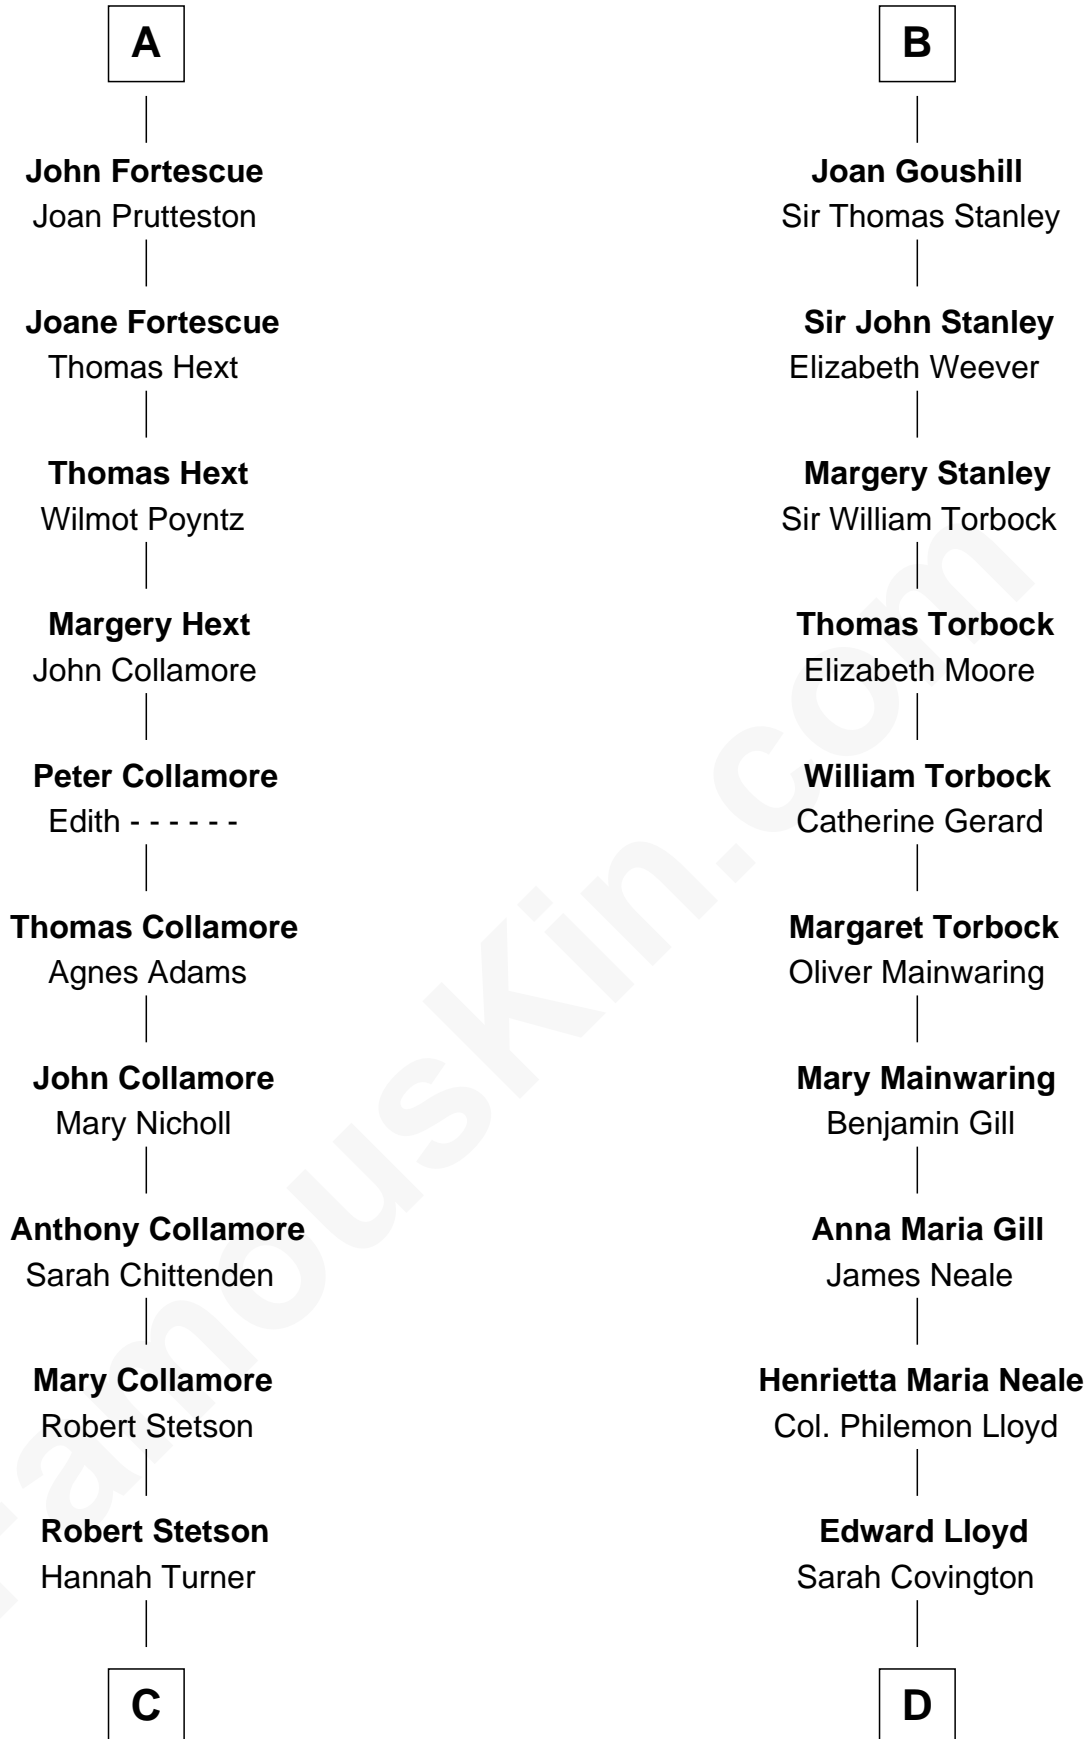

FamousKin.com Relationship Chart of

Owen Brewster

54th Governor of Maine

19th cousin 2 times removed of

Edward Lloyd V

13th Governor of Maryland

Sir Geoffrey FitzPiers

Aveline de Clare

C

Martha Stetson
Morgan Brewster

William Brewster
Christina Briggs

Abiatha B. Brewster
Clara Warren

William Edmund Brewster
Carrie S. Bridges

Owen Brewster
54th Governor of Maine

D

Col. Edward Lloyd
Anne Rousby

Col. Edward Lloyd
Elizabeth Tayloe

Edward Lloyd V
13th Governor of Maryland

FamousKin.com