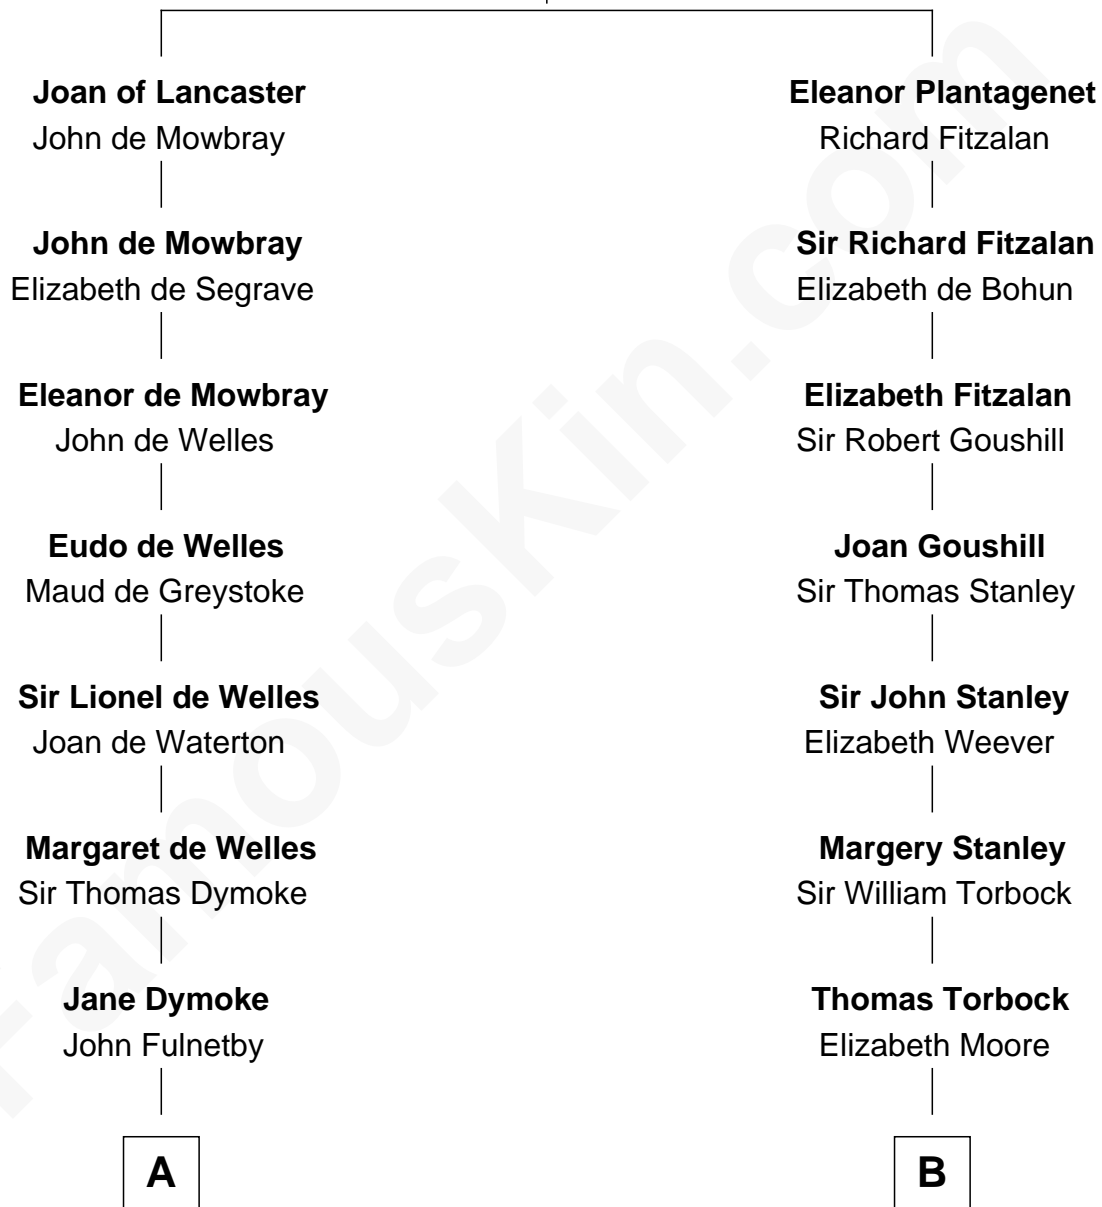

# FamousKin.com Relationship Chart of

**Owen Brewster**

*54th Governor of Maine*

15th cousin 6 times removed of

**Edward Lloyd V**

*13th Governor of Maryland*

**Henry Plantagenet**  
Maud de Chaworth

**C**

Abiezer Bridges

Deborah Stover

Rev. Otis Bridges

Margaret Owen

Owen W. Bridges

Lydia A. -----

Carrie S. Bridges

William Edmund Brewster

Owen Brewster

*54th Governor of Maine*

FamousKin.com