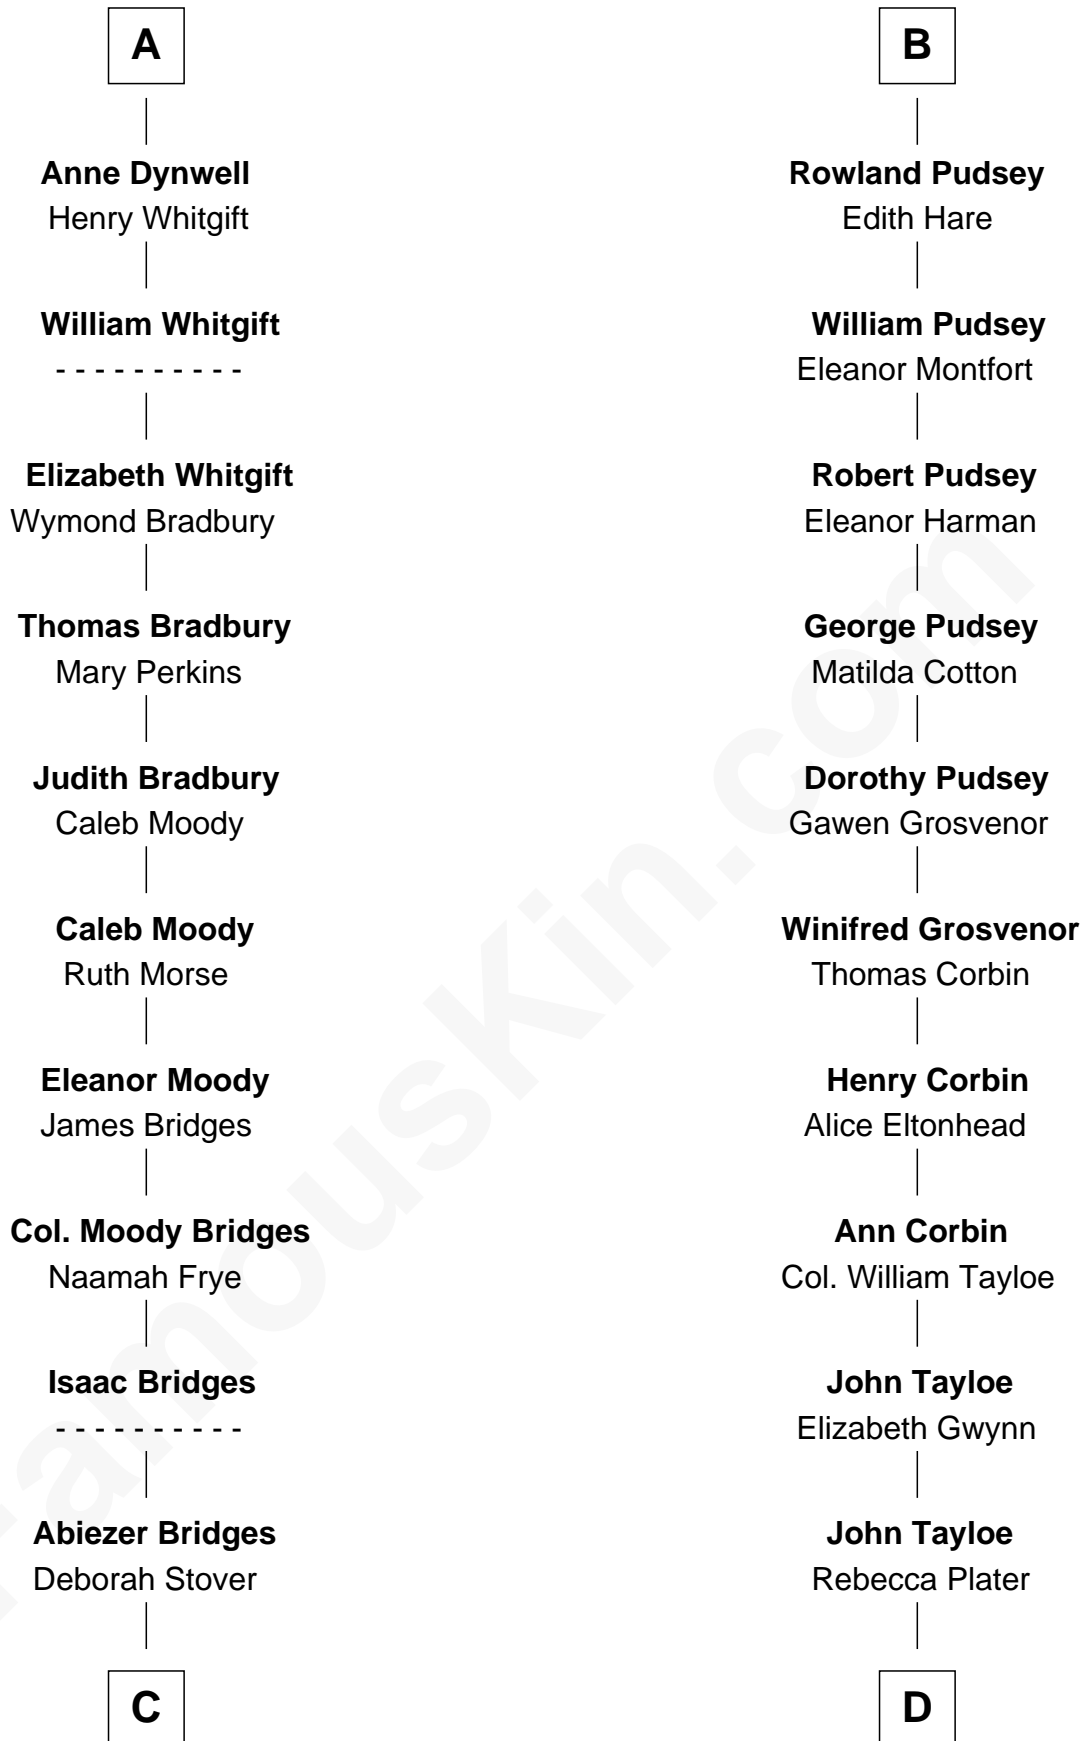

# FamousKin.com Relationship Chart of

**Owen Brewster**

*54th Governor of Maine*

18th cousin 2 times removed of

**Edward Lloyd V**

*13th Governor of Maryland*

**Sir Geoffrey le Scrope**

Ivetta de Ros

FamousKin.com