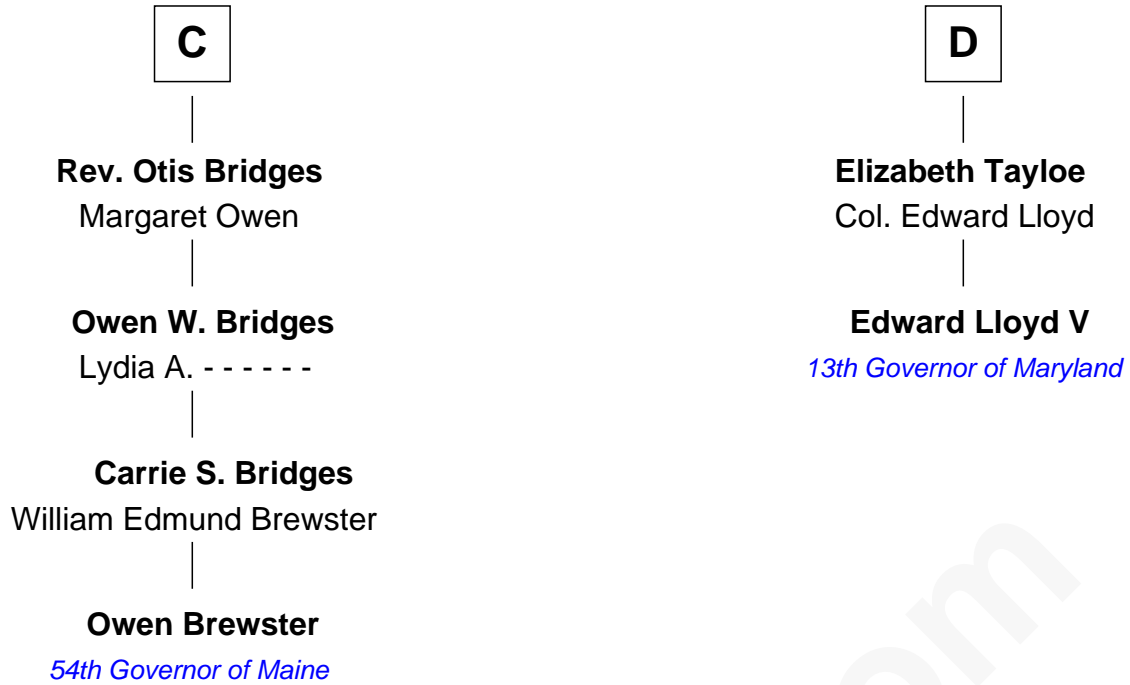

# FamousKin.com Relationship Chart of

**Owen Brewster**

*54th Governor of Maine*

18th cousin 2 times removed of

**Edward Lloyd V**

*13th Governor of Maryland*

**Sir Geoffrey le Scrope**

Ivetta de Ros

FamousKin.com